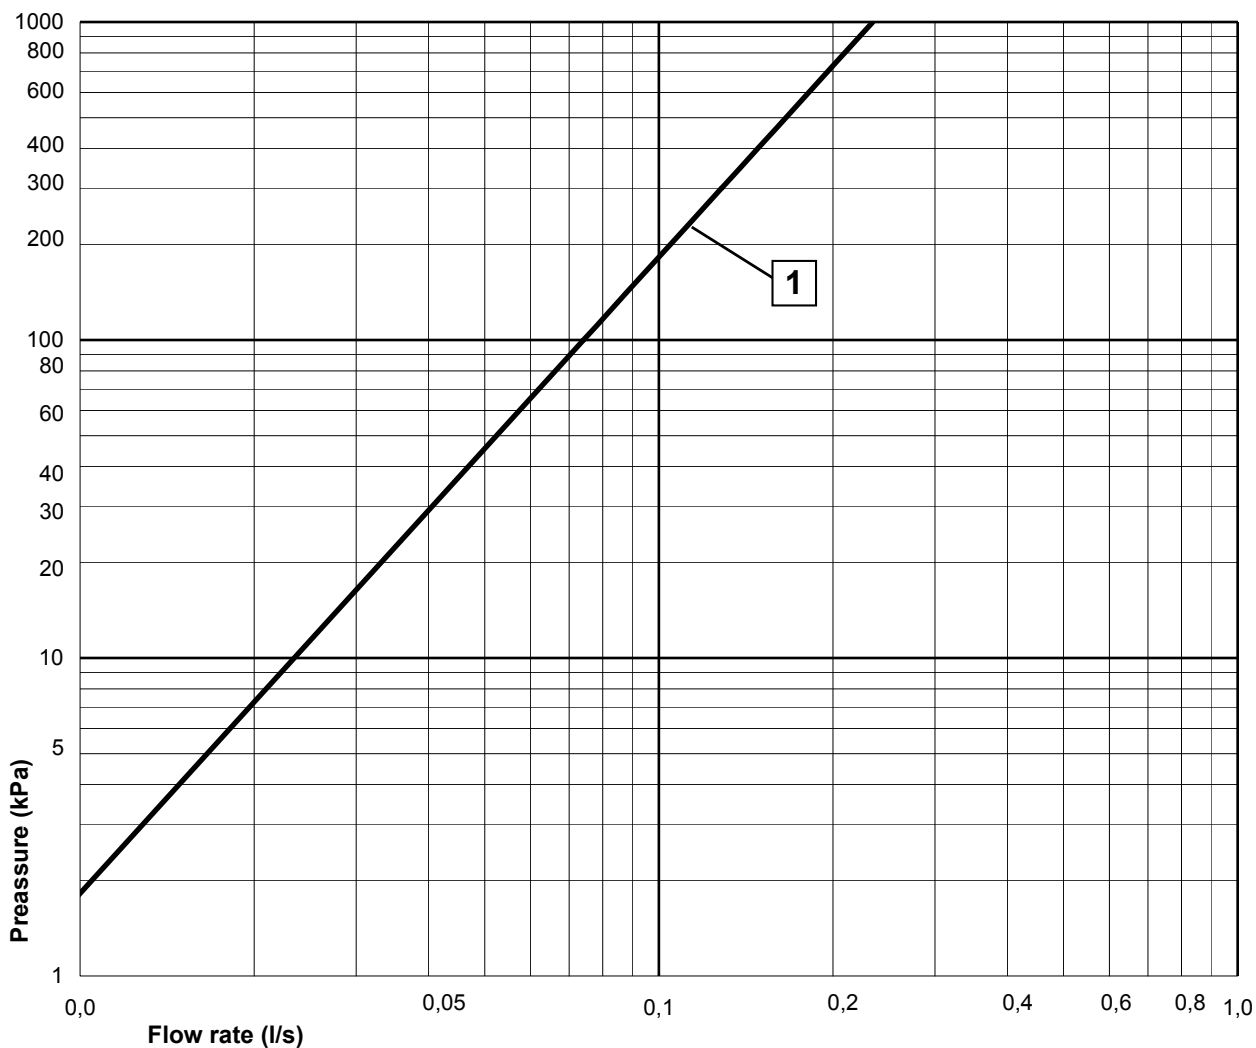

SMARTER
BATHROOMS

FLOW CHART

NORDIC BIDET MIXER

1 Max flow

A MEMBER OF THE
VILLEROY & BOCH GROUP

Villeroy & Boch Gustavsberg AB
Box 400, 134 29 Gustavsberg
Phone +46 (0)8-570 391 00
www.gustavsberg.com | info@gustavsberg.com