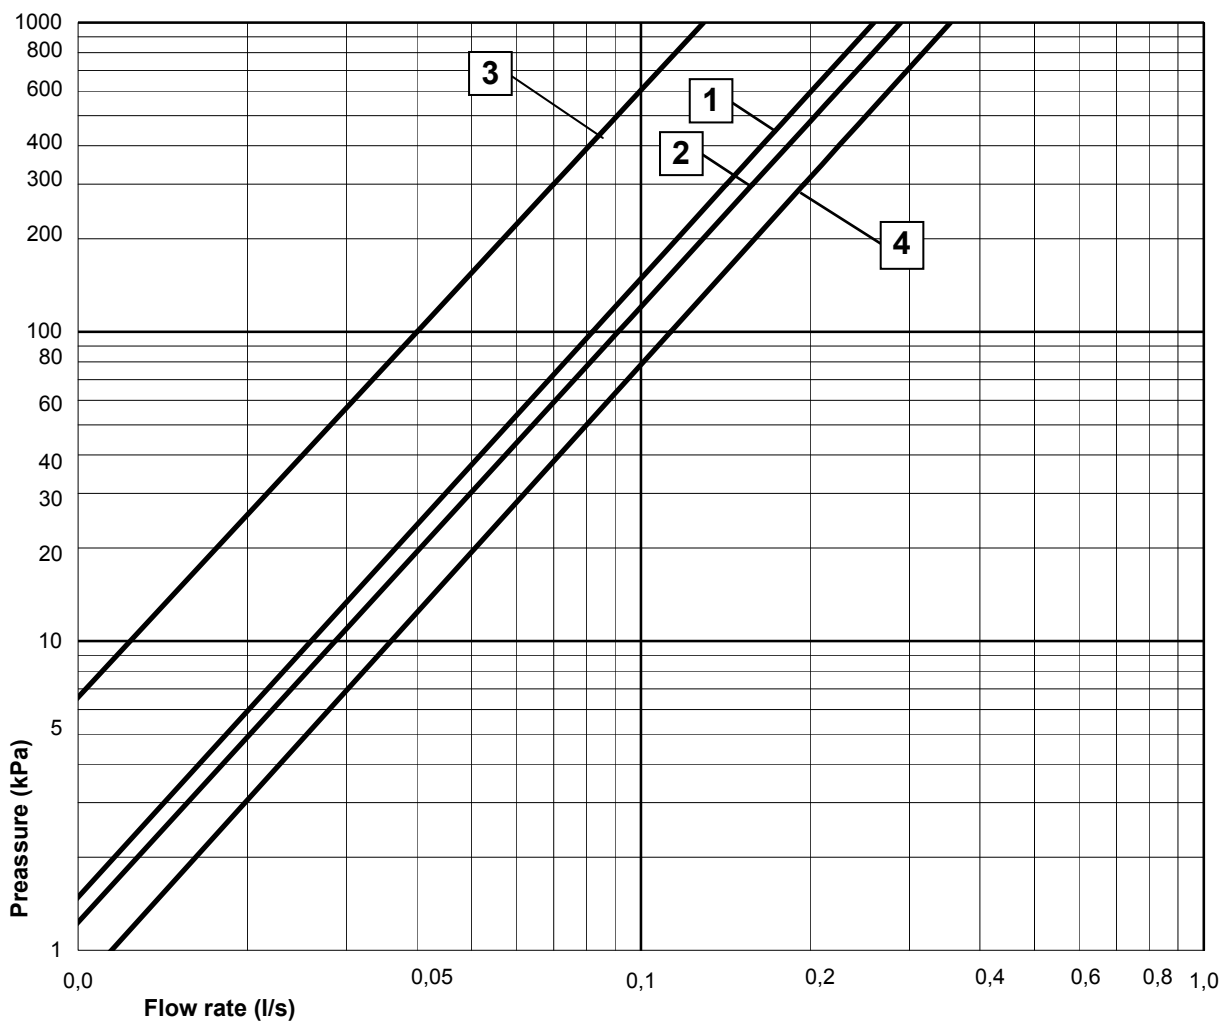

# FLOW CHART

LOGIC WASHBASIN MIXER WITH SIDE SPRAY  
AND DISHWASHER SHUT OFF VALVE

- 1** Max flow
- 2** Side spray
- 3** Comfort flow
- 4** Dishwasher shut off valve

A MEMBER OF THE  
VILLEROY & BOCH GROUP