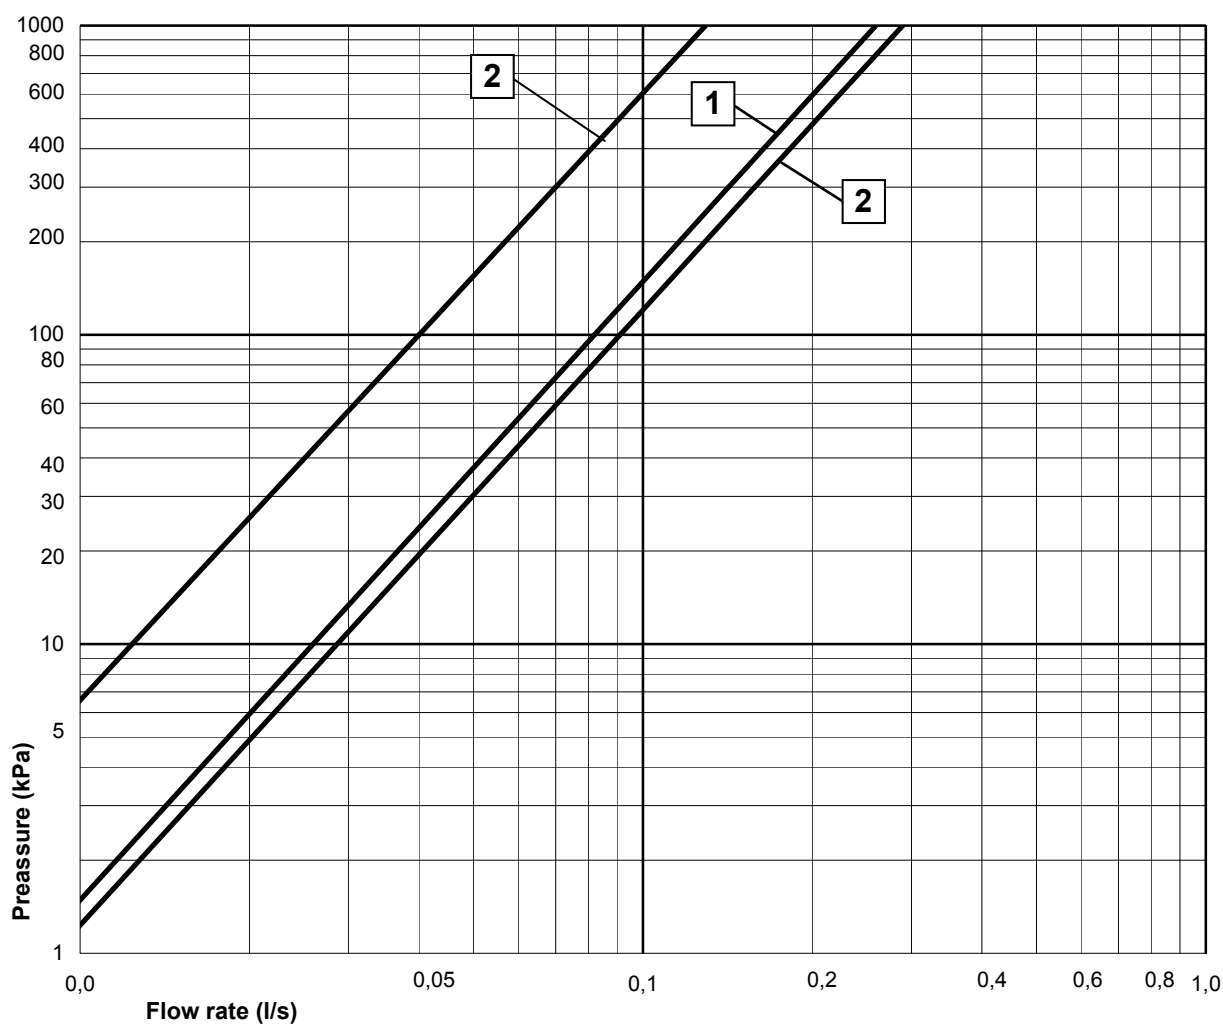

# FLOW CHART

## NAUTIC WASHBASIN MIXER WITH SIDE SPRAY

- 1** Max flow
- 2** Side spray
- 3** Comfort flow

A MEMBER OF THE  
VILLEROY & BOCH GROUP

Villeroy & Boch Gustavsberg AB  
Box 400, 134 29 Gustavsberg  
Phone +46 (0)8-570 391 00  
[www.gustavsberg.com](http://www.gustavsberg.com) | [info@gustavsberg.com](mailto:info@gustavsberg.com)