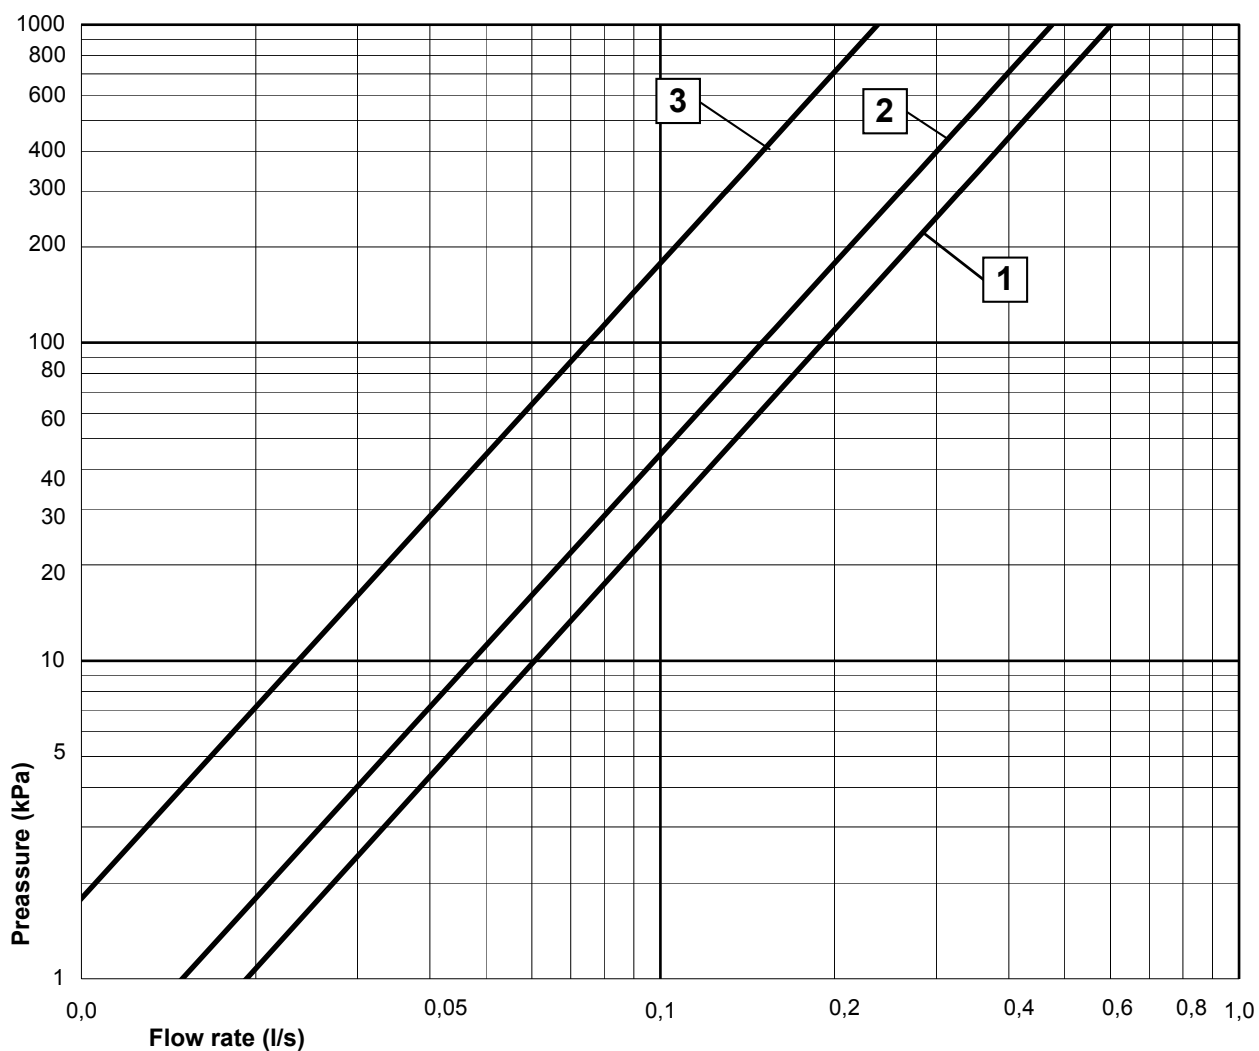

SMARTER
BATHROOMS

FLOW CHART

NAUTIC THERMOSTATIC BATHTUB AND SHOWER MIXER WITH SWIVEL SPOUT

- 1** Max flow (bathtub outlet)
- 2** Bathtub outlet
- 3** Shower set GB41103250

A MEMBER OF THE
VILLEROY & BOCH GROUP