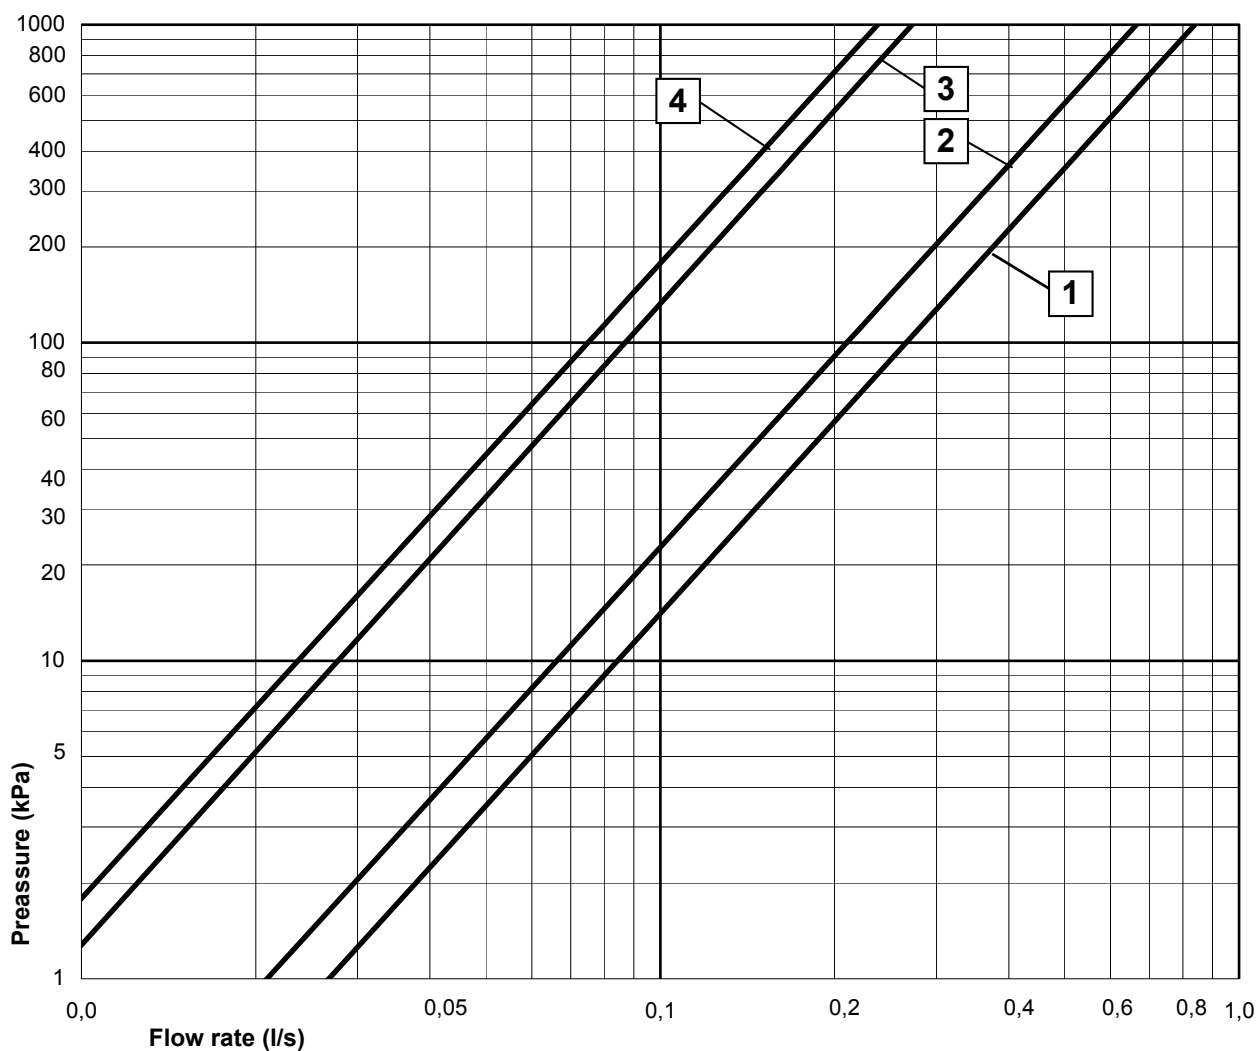

# FLOW CHART

## NAUTIC THERMOSTATIC BATHTUB AND SHOWER MIXER

- 1** Max flow (bath- and shower outlet)
- 2** Bathtub outlet
- 3** Comfort flow
- 4** Shower set GB41103250

A MEMBER OF THE  
VILLEROY & BOCH GROUP

Villeroy & Boch Gustavsberg AB  
Box 400, 134 29 Gustavsberg  
Phone +46 (0)8-570 391 00  
[www.gustavsberg.com](http://www.gustavsberg.com) | [info@gustavsberg.com](mailto:info@gustavsberg.com)