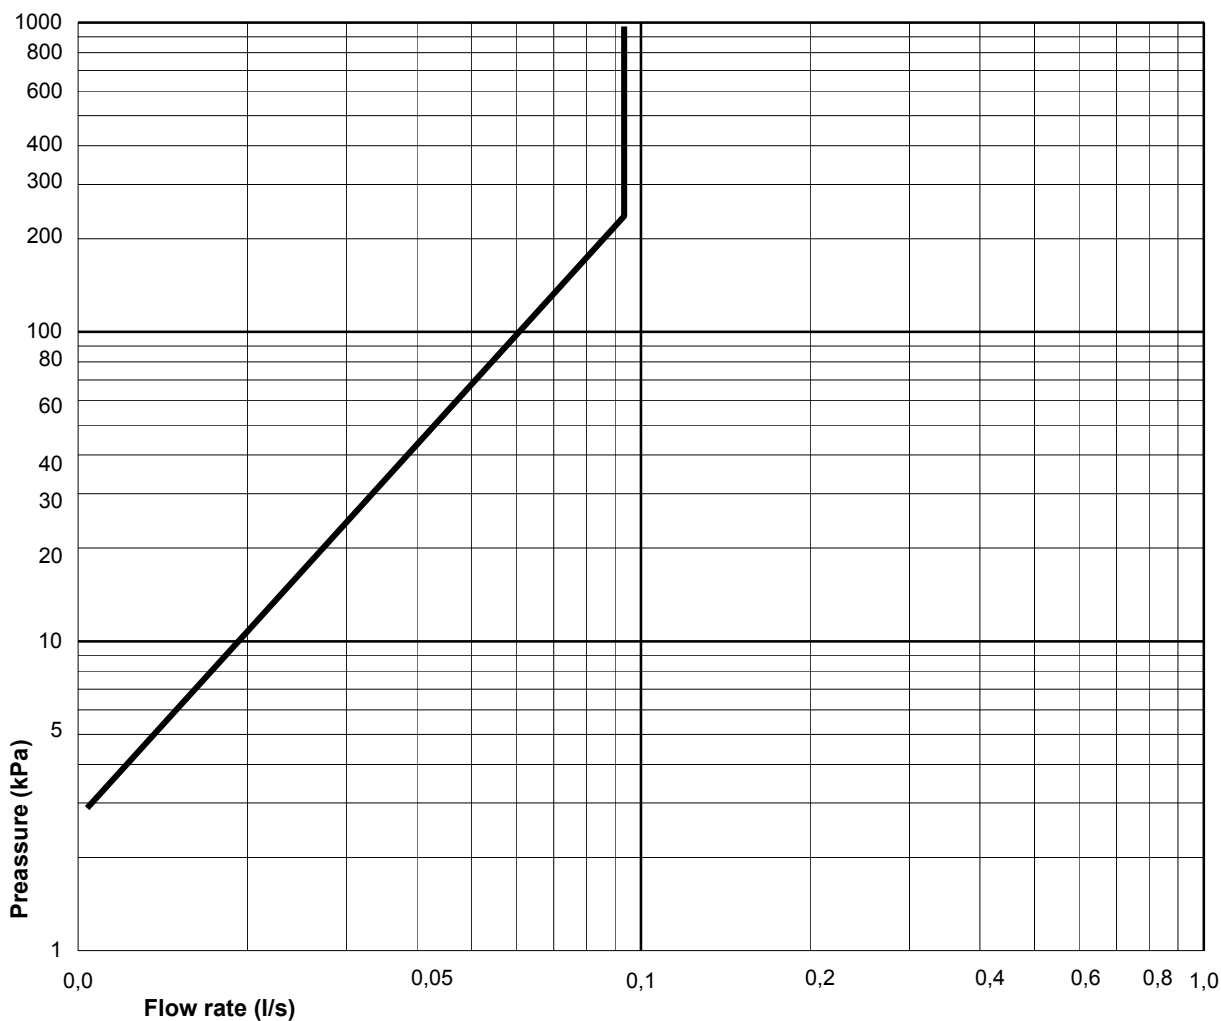

SMARTER
BATHROOMS

FLOW CHART

LOGIC SENSOR CONTROLLED WASHBASIN MIXER

A MEMBER OF THE
VILLEROY & BOCH GROUP

Villeroy & Boch Gustavsberg AB
Box 400, 134 29 Gustavsberg
Phone +46 (0)8-570 391 00
www.gustavsberg.com | info@gustavsberg.com