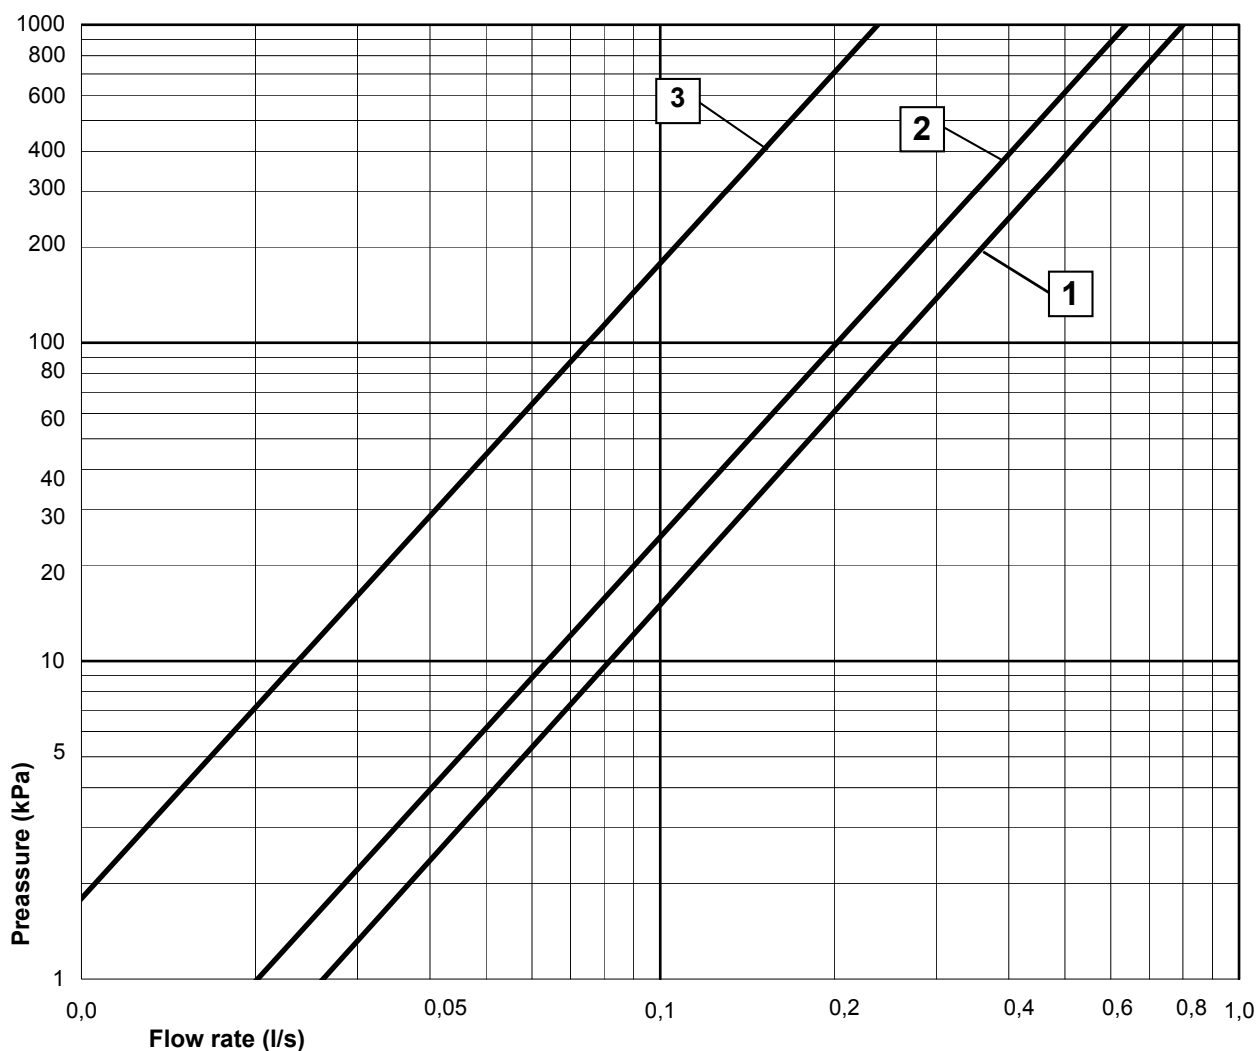

SMARTER
BATHROOMS

FLOW CHART

LOGIC SINGLE LEVER BATHTUB AND SHOWER MIXER

- 1** Max flow (bath- and shower outlet)
- 2** Bathtub outlet
- 3** Shower set GB41103250

A MEMBER OF THE
VILLEROY & BOCH GROUP

Villeroy & Boch Gustavsberg AB
Box 400, 134 29 Gustavsberg
Phone +46 (0)8-570 391 00
www.gustavsberg.com | info@gustavsberg.com