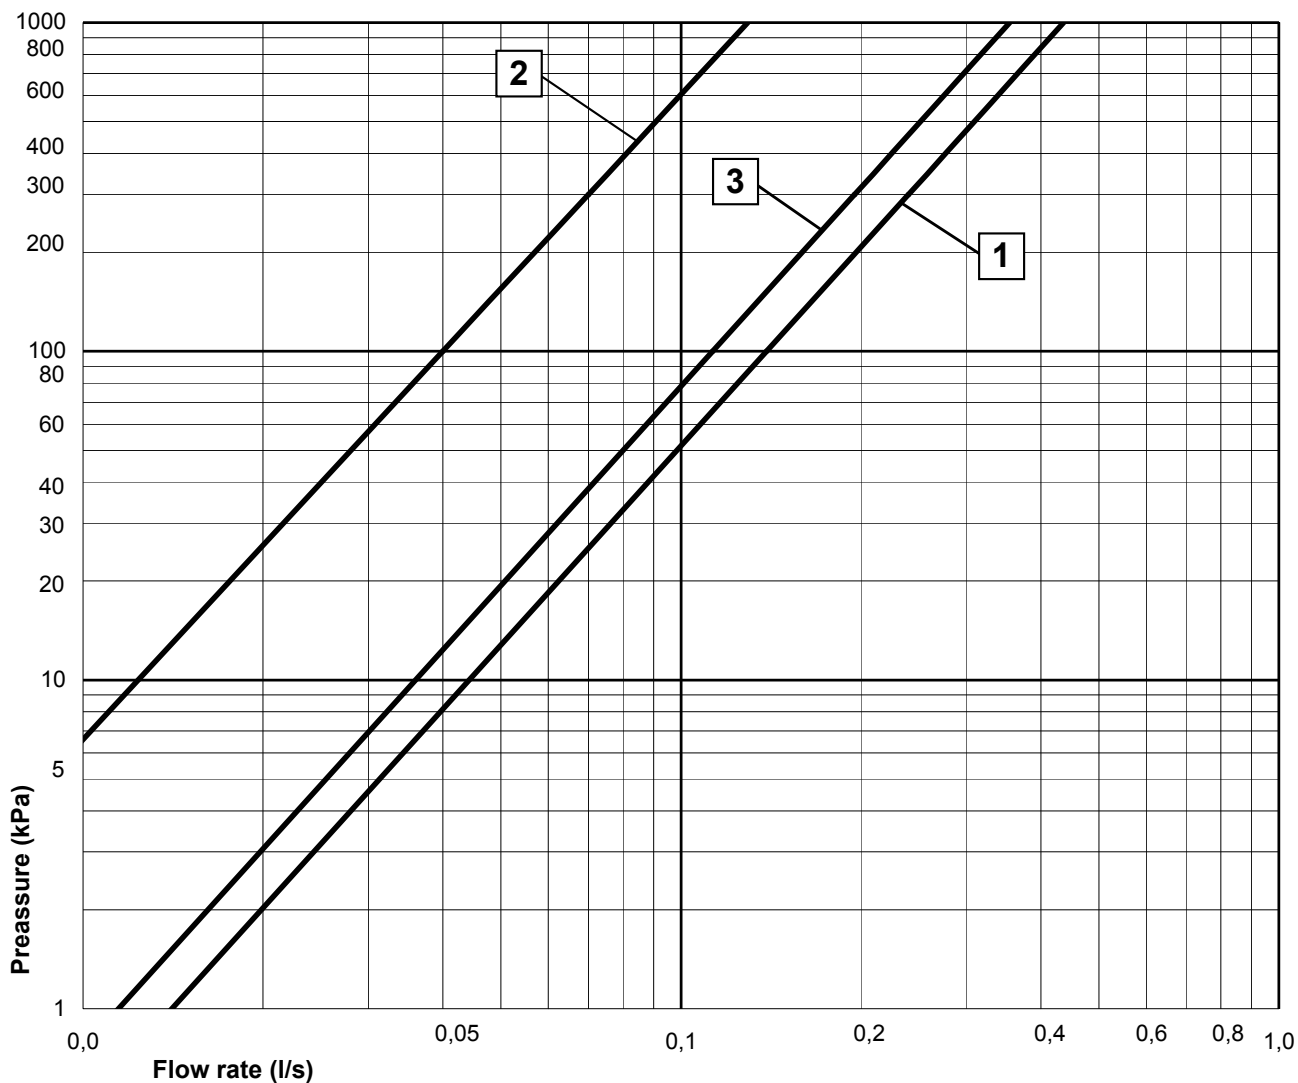

SMARTER
BATHROOMS

FLOW CHART

LOGIC KITCHEN MIXER

- 1** Max flow
- 2** Comfort flow
- 3** Dishwasher shut off valve

A MEMBER OF THE
VILLEROY & BOCH GROUP

Villeroy & Boch Gustavsberg AB
Box 400, 134 29 Gustavsberg
Phone +46 (0)8-570 391 00
www.gustavsberg.com | info@gustavsberg.com