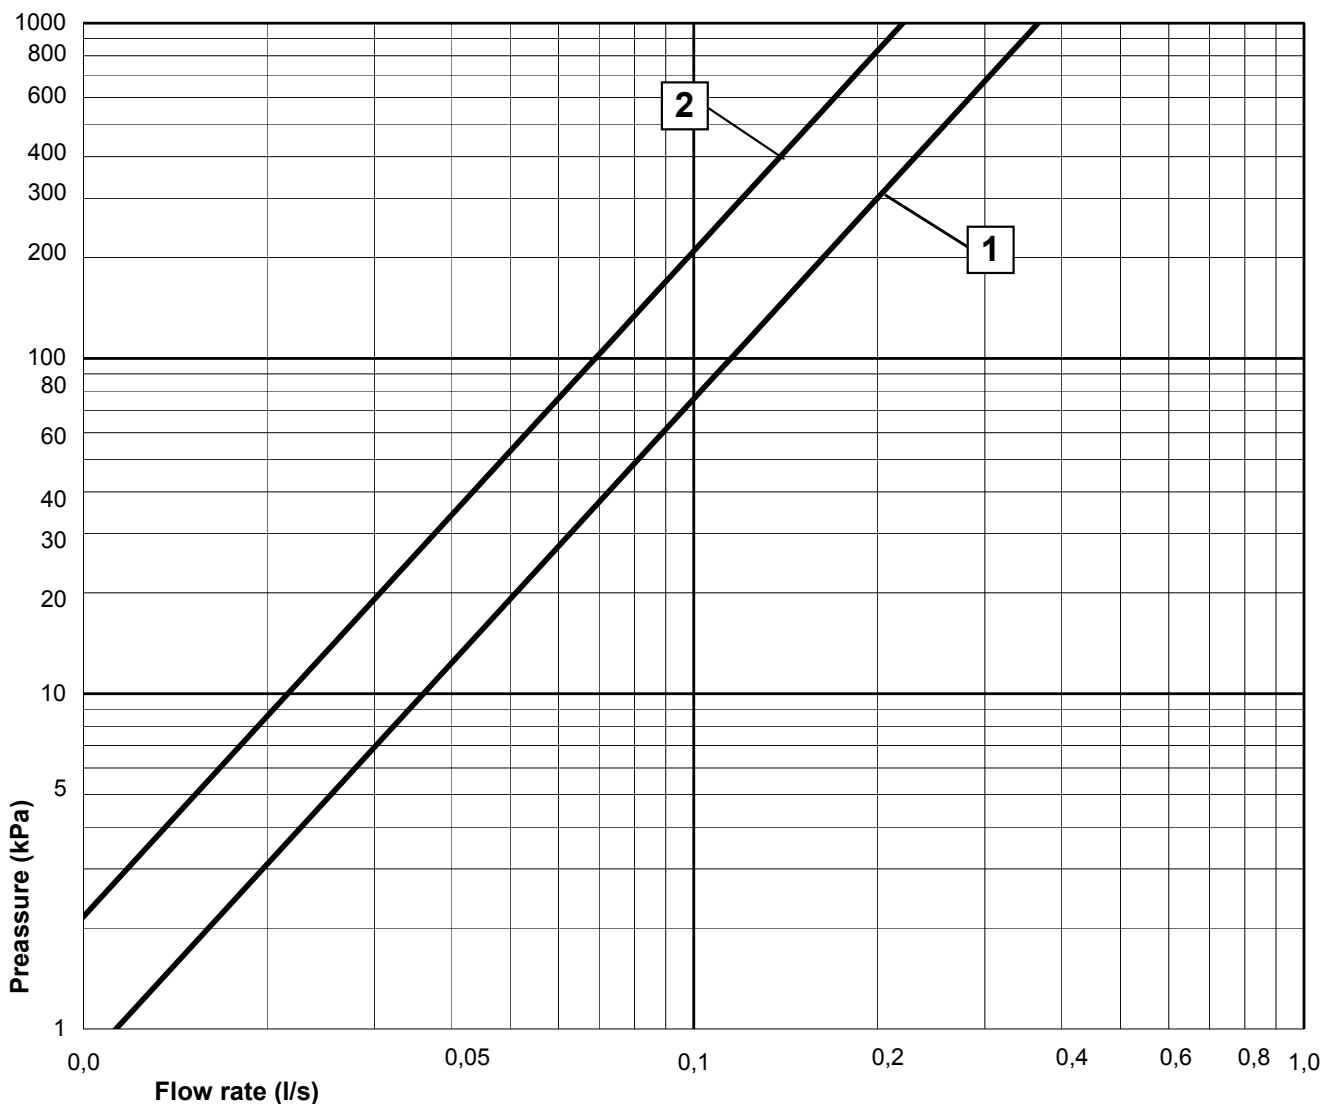

SMARTER
BATHROOMS

FLOW CHART

COLORIC WASHBASIN MIXER

- 1** Max flow
- 2** Comfort flow

A MEMBER OF THE
VILLEROY & BOCH GROUP

Villeroy & Boch Gustavsberg AB
Box 400, 134 29 Gustavsberg
Phone +46 (0)8-570 391 00
www.gustavsberg.com | info@gustavsberg.com