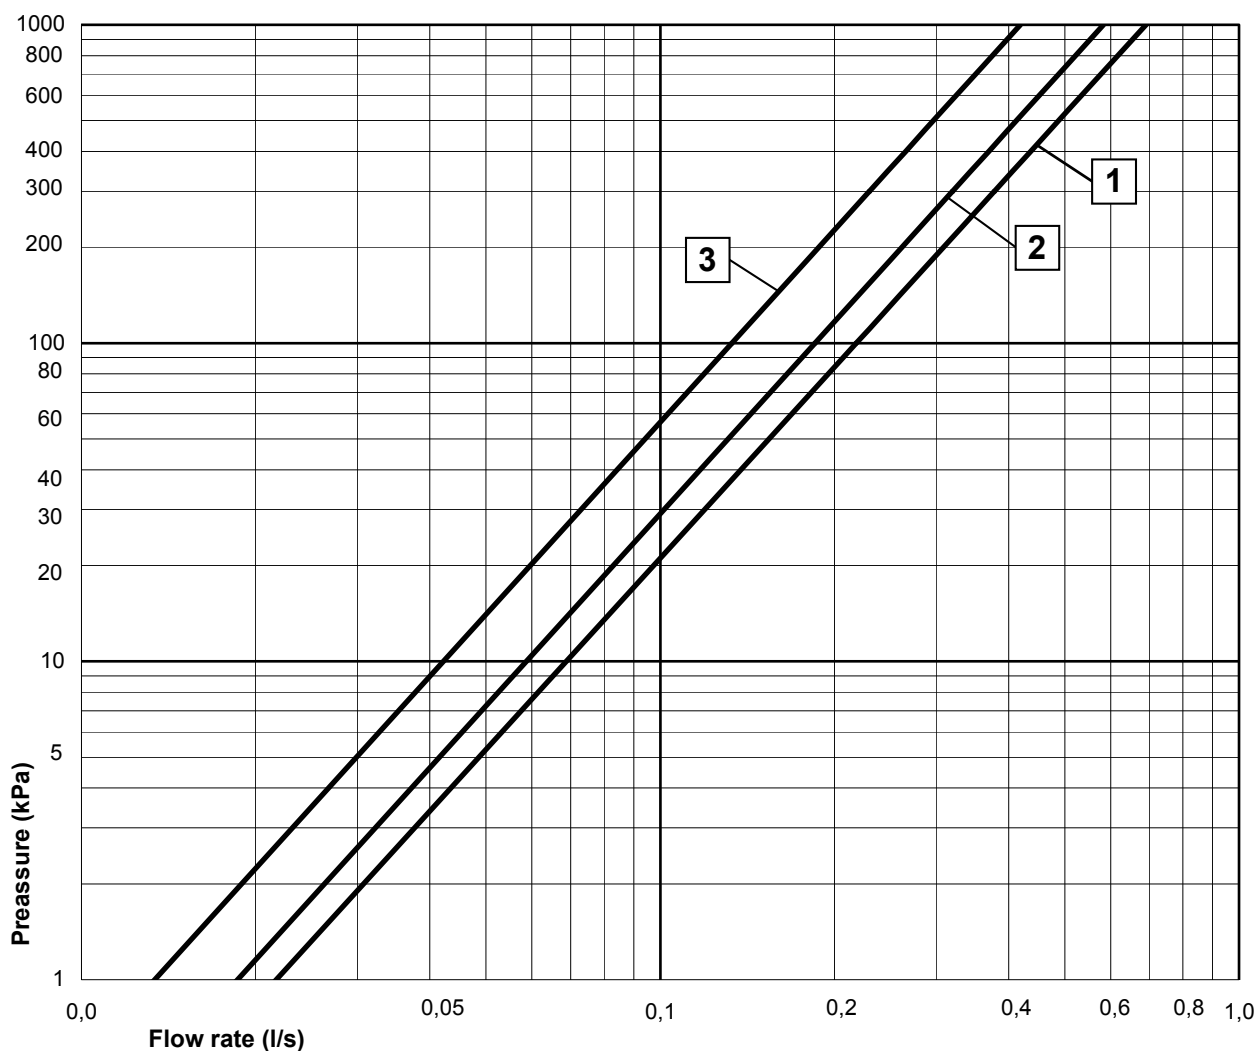

SMARTER
BATHROOMS

FLOW CHART

COLORIC SINGLE LEVER BATHTUB AND SHOWER MIXER

- 1** Max flow (bath- and shower outlet)
- 2** Bathtub outlet
- 3** Shower set GB41103390 XX

A MEMBER OF THE
VILLEROY & BOCH GROUP