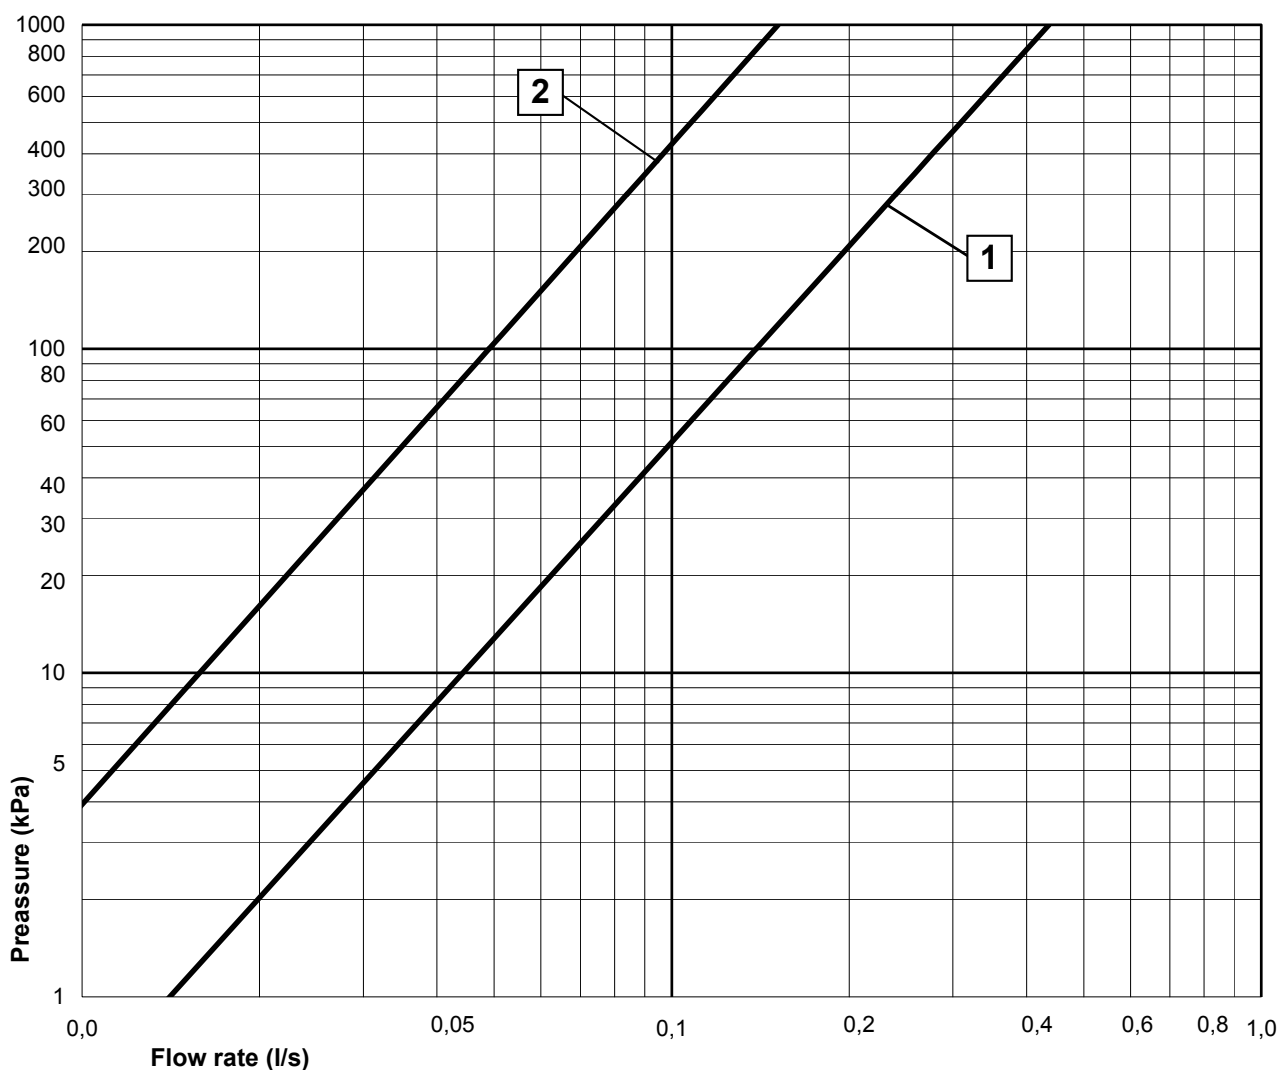

SMARTER
BATHROOMS

FLOW CHART

NORDIC WASHBASIN MIXER

- 1** Max flow
- 2** Comfort flow

A MEMBER OF THE
VILLEROY & BOCH GROUP

Villeroy & Boch Gustavsberg AB
Box 400, 134 29 Gustavsberg
Phone +46 (0)8-570 391 00
www.gustavsberg.com | info@gustavsberg.com