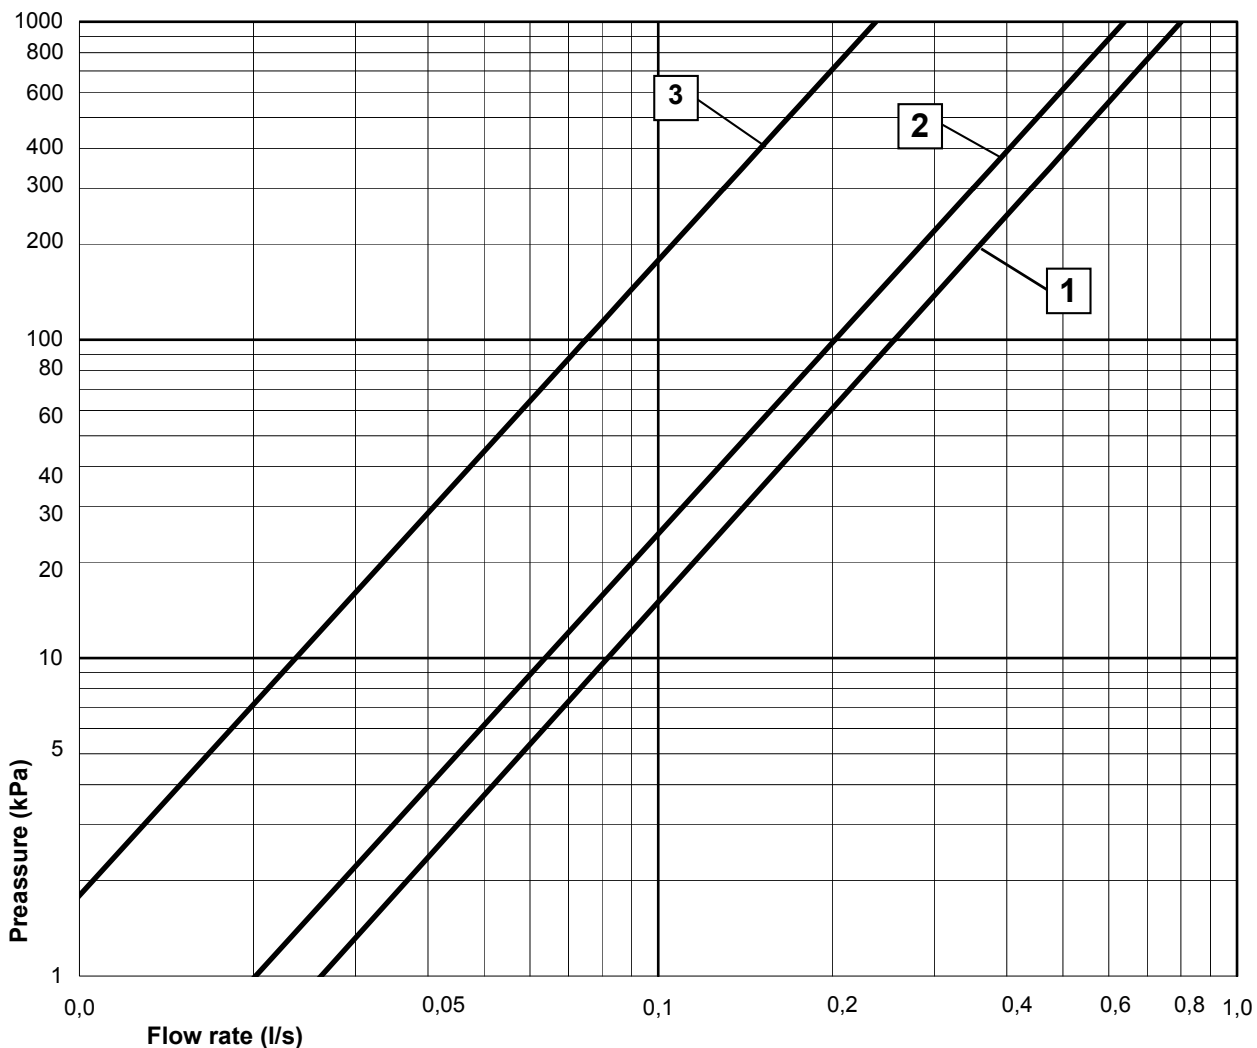

SMARTER
BATHROOMS

FLOW CHART

NAUTIC SINGLE LEVER BATHTUB AND SHOWER MIXER

- 1** Max flow (bath- and shower outlet)
- 2** Bathtub outlet
- 3** Shower set GB41103250

A MEMBER OF THE
VILLEROY & BOCH GROUP

Villeroy & Boch Gustavsberg AB
Box 400, 134 29 Gustavsberg
Phone +46 (0)8-570 391 00
www.gustavsberg.com | info@gustavsberg.com