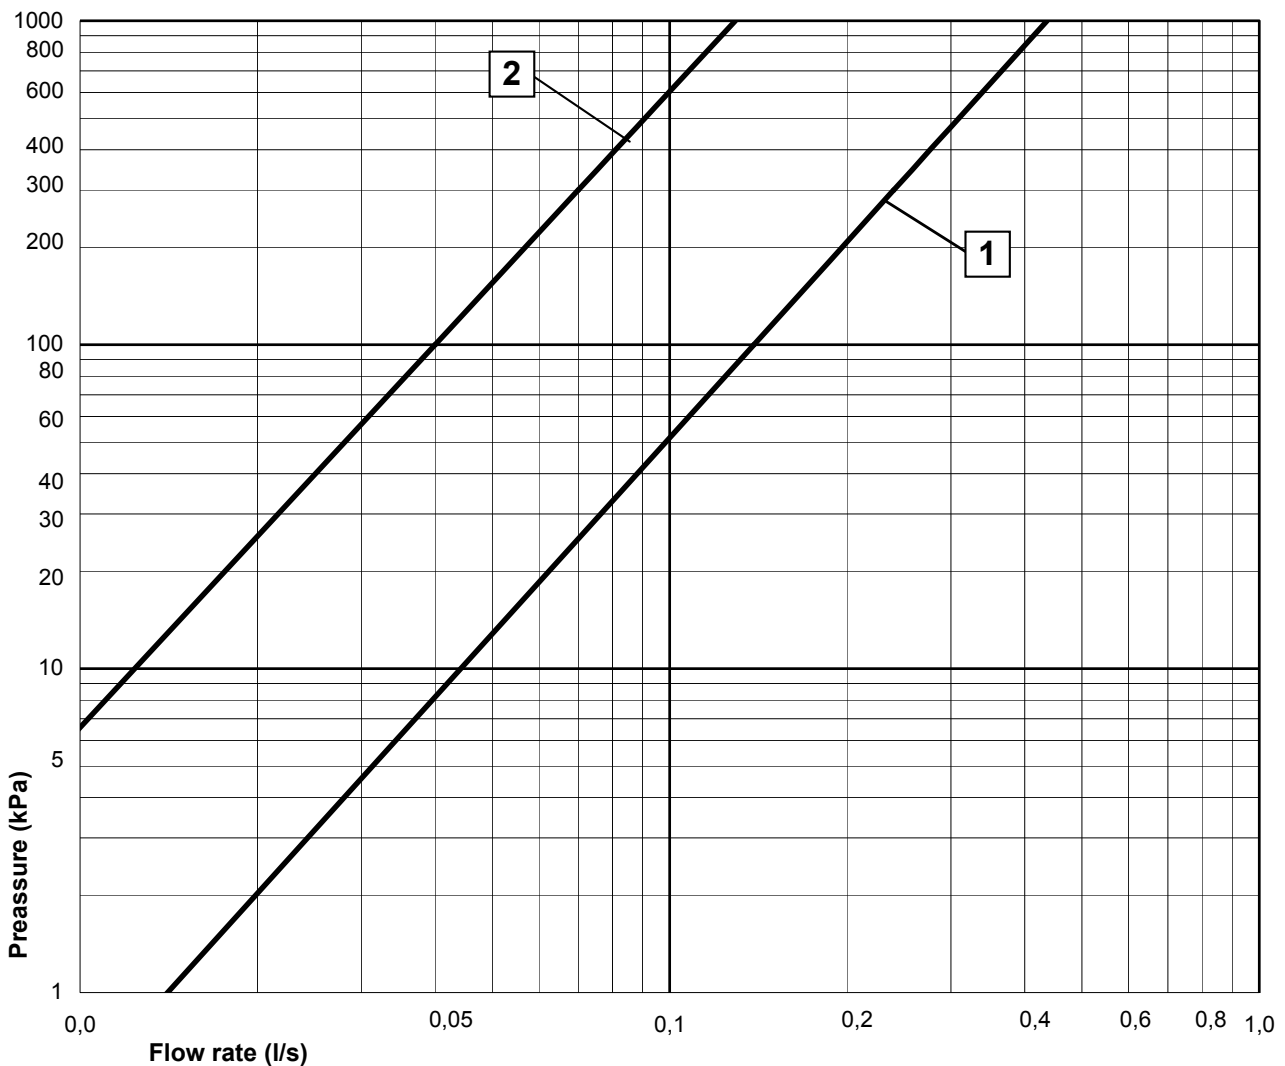

SMARTER
BATHROOMS

FLOW CHART

LOGIC WASHBASIN MIXER

- 1** Max flow
- 2** Comfort flow

A MEMBER OF THE
VILLEROY & BOCH GROUP

Villeroy & Boch Gustavsberg AB
Box 400, 134 29 Gustavsberg
Phone +46 (0)8-570 391 00
www.gustavsberg.com | info@gustavsberg.com