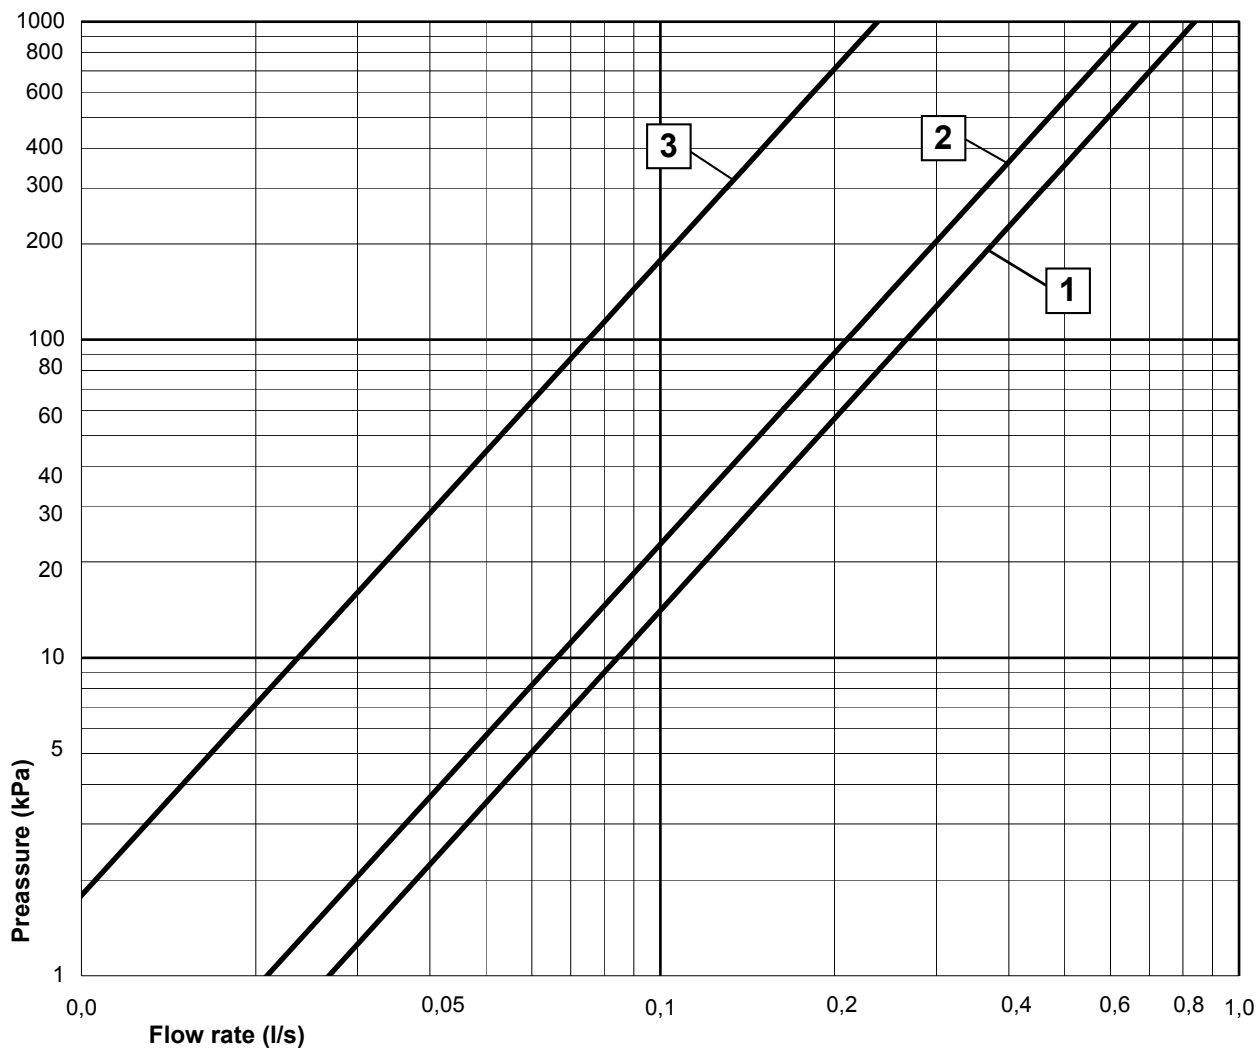

# FLOW CHART

## LOGIC THERMOSTATIC BATHTUB AND SHOWER MIXER

- 1** Max flow (bath- and shower outlet)
- 2** Bathtub outlet
- 3** Shower set GB41103250

A MEMBER OF THE  
VILLEROY & BOCH GROUP

Villeroy & Boch Gustavsberg AB  
Box 400, 134 29 Gustavsberg  
Phone +46 (0)8-570 391 00  
[www.gustavsberg.com](http://www.gustavsberg.com) | [info@gustavsberg.com](mailto:info@gustavsberg.com)