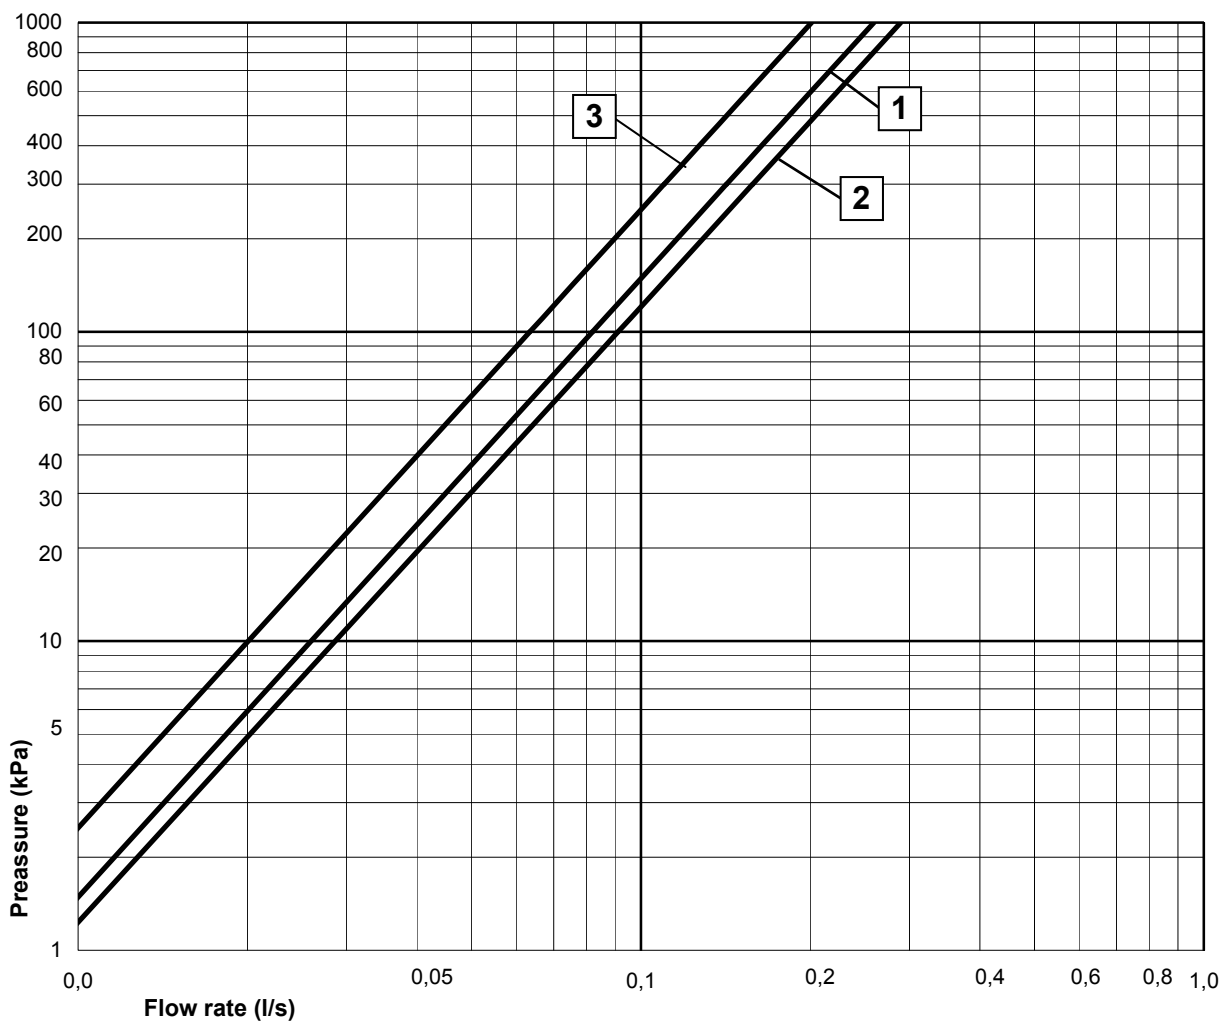

SMARTER
BATHROOMS

FLOW CHART

COLORIC WASHBASIN MIXER WITH SIDE SPRAY

- 1** Max flow
- 2** Side spray
- 3** Comfort flow

A MEMBER OF THE
VILLEROY & BOCH GROUP

Villeroy & Boch Gustavsberg AB
Box 400, 134 29 Gustavsberg
Phone +46 (0)8-570 391 00
www.gustavsberg.com | info@gustavsberg.com