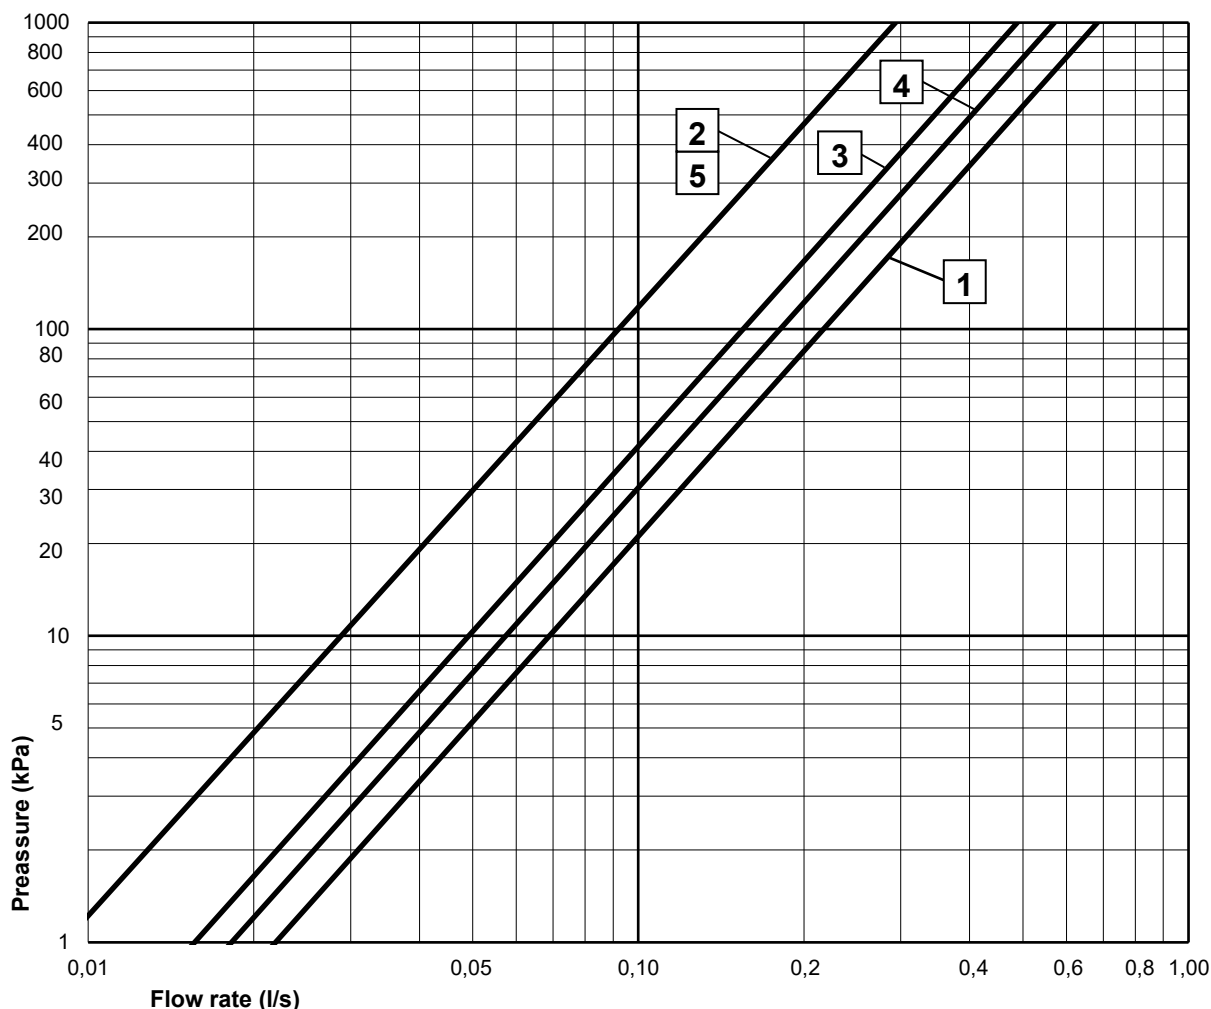

GUSTAVSBERG/

FLOW CHART/

SKANDIC SHOWER COLUMN SQUARE

GUSTAVSBERG /
SMARTER BATHROOMS

- 1** Head shower
- 2** Hand shower
- 3** Bathtub outlet, spout GB41638759
- 4** Bathtub outlet, spout GB41638760
- 5** Hand shower outlet, spouts GB41638759, GB41638760

Valid for curve **1**

- Flowrate at 300 kPa:	0,375 l/s
- Pressure at flow 0,1 l/s:	21 kPa
- Pressure at flow 0,2 l/s:	85 kPa
- Pressure at flow 0,33 l/s:	231 kPa