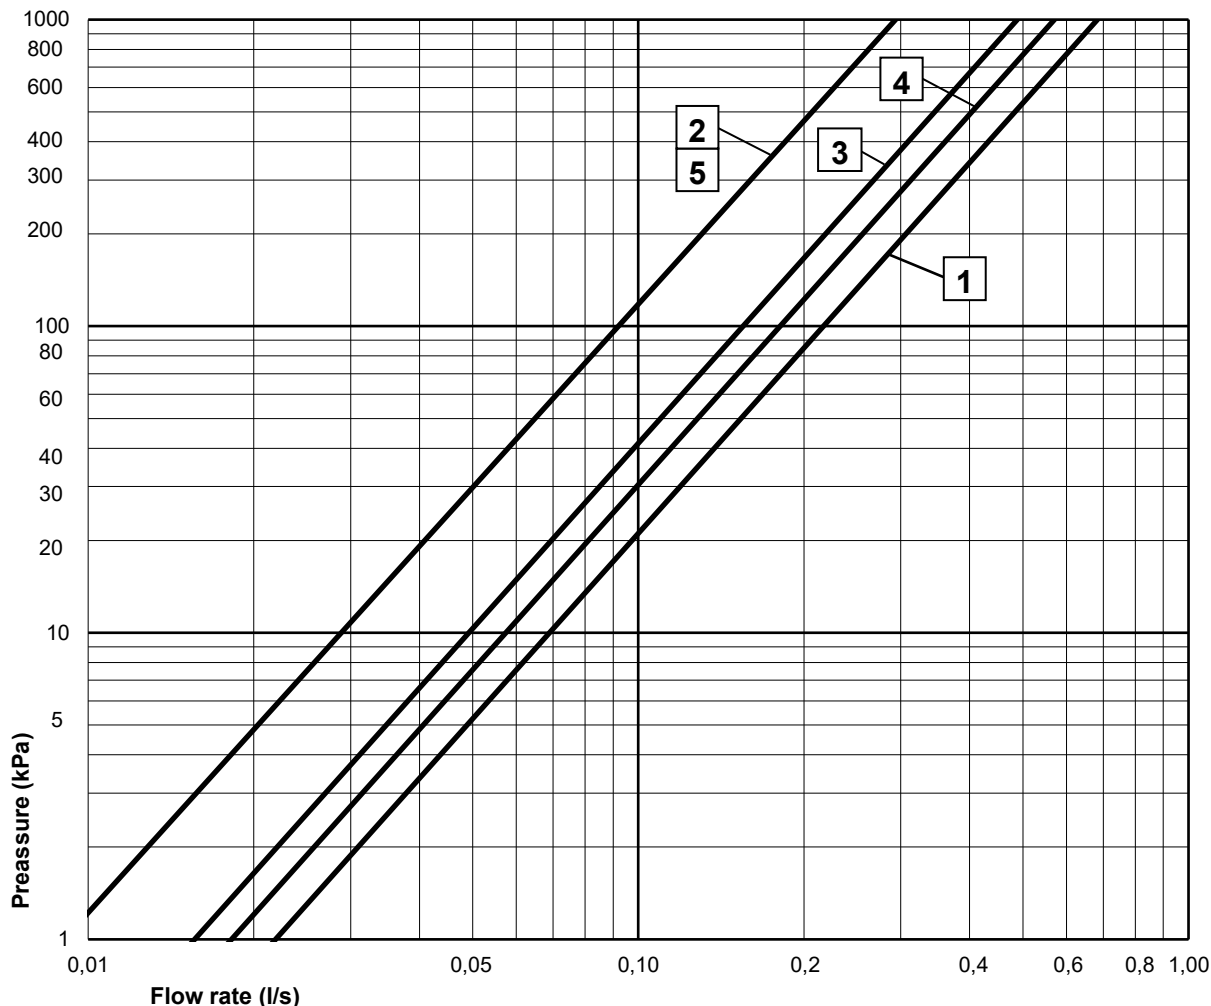

GUSTAVSBERG/

FLOW CHART/

SKANDIC SHOWER COLUMN ROUND

GUSTAVSBERG /
SMARTER BATHROOMS

- 1** Head shower
- 2** Hand shower
- 3** Bathtub outlet, spout GB41638759
- 4** Bathtub outlet, spout GB41638760
- 5** Hand shower outlet, spouts GB41638759, GB41638760

Valid for curve **1**

- Flowrate at 300 kPa:	0,375 l/s
- Pressure at flow 0,1 l/s:	21 kPa
- Pressure at flow 0,2 l/s:	85 kPa
- Pressure at flow 0,33 l/s:	231 kPa