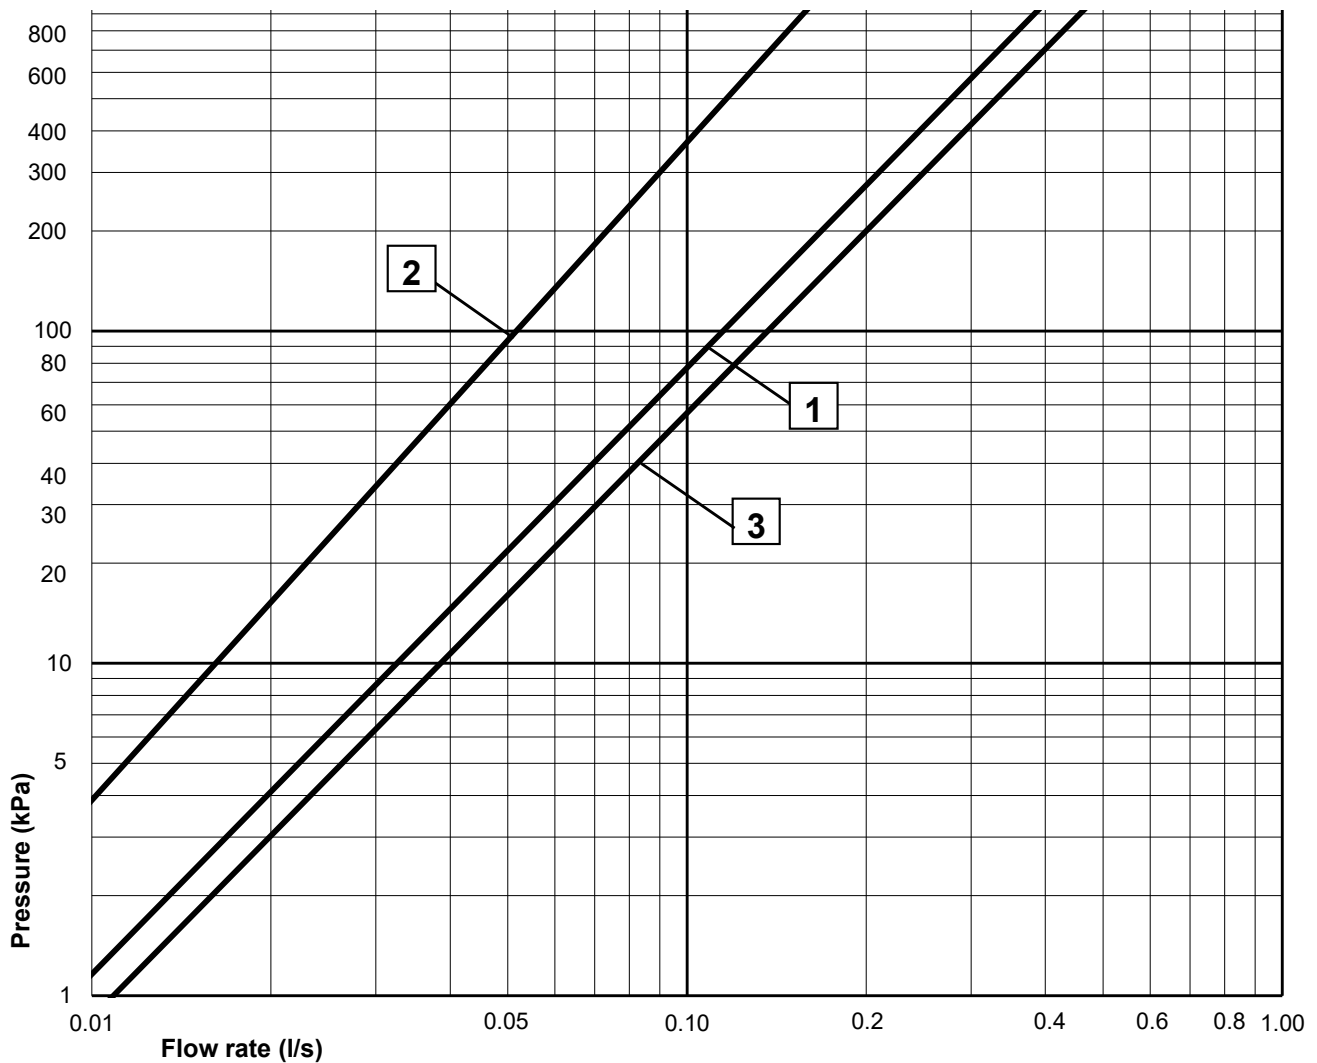

GUSTAVSBERG/

FLOW CHART/ PRE-RINSE SET

GUSTAVSBERG /
SMARTER BATHROOMS

- 1** White spray plate
- 2** Green spray plate
- 3** Spout

A MEMBER OF THE
VILLEROY & BOCH GROUP

Villeroy & Boch Gustavsberg AB
Box 400, 134 29 Gustavsberg
Phone +46 (0)8-570 391 00
www.gustavsberg.com | info@gustavsberg.com