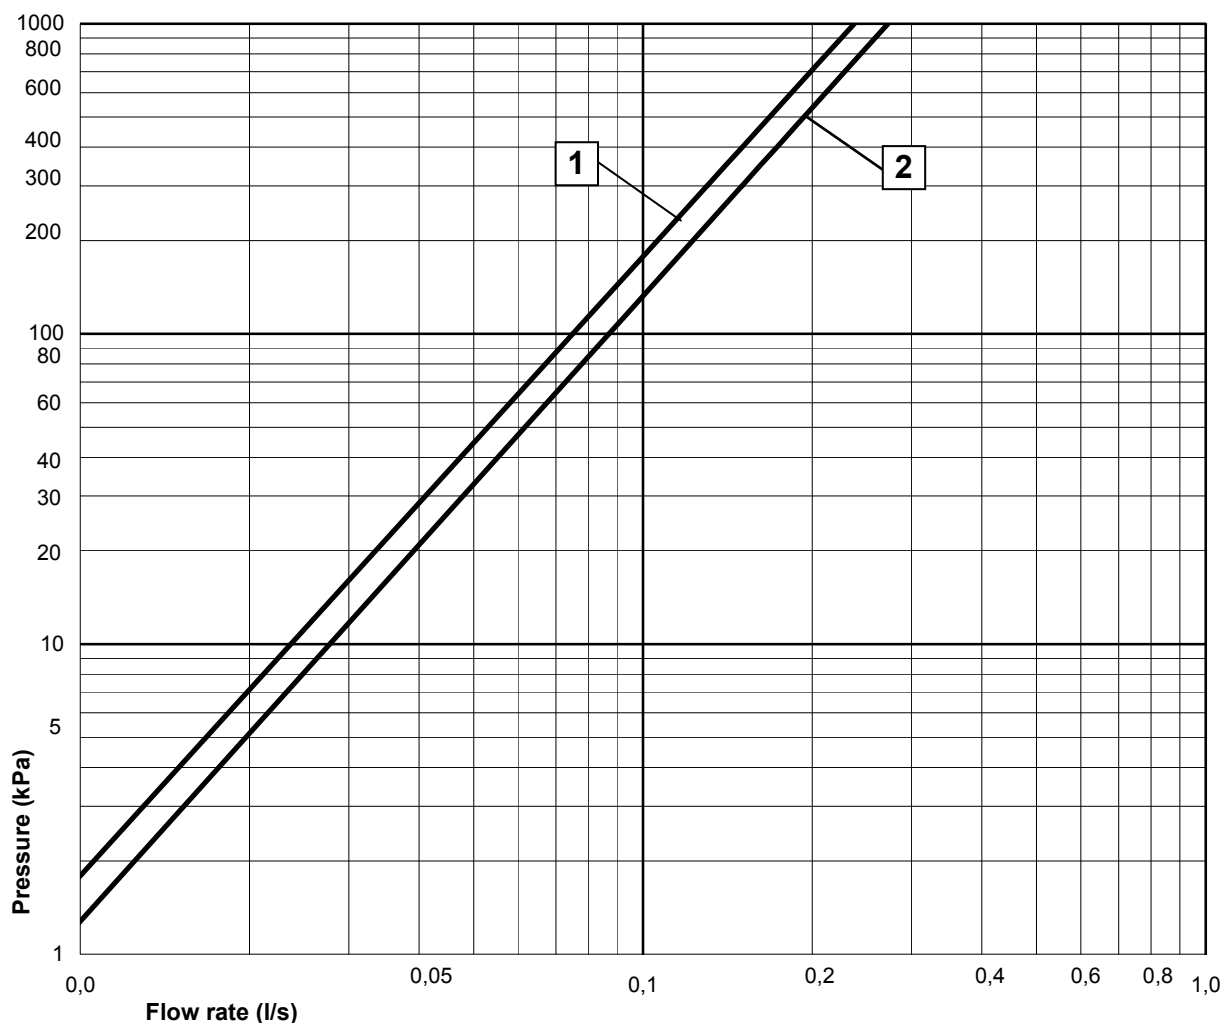

SMARTER
BATHROOMS

FLOW CHART

NORDIC³ WASHBASIN MIXER WITH SIDE SPRAY

- 1** Max flow
- 2** Side spray

A MEMBER OF THE
VILLEROY & BOCH GROUP

Villeroy & Boch Gustavsberg AB
Box 400, 134 29 Gustavsberg
Phone +46 (0)8-570 391 00
www.gustavsberg.com | info@gustavsberg.com