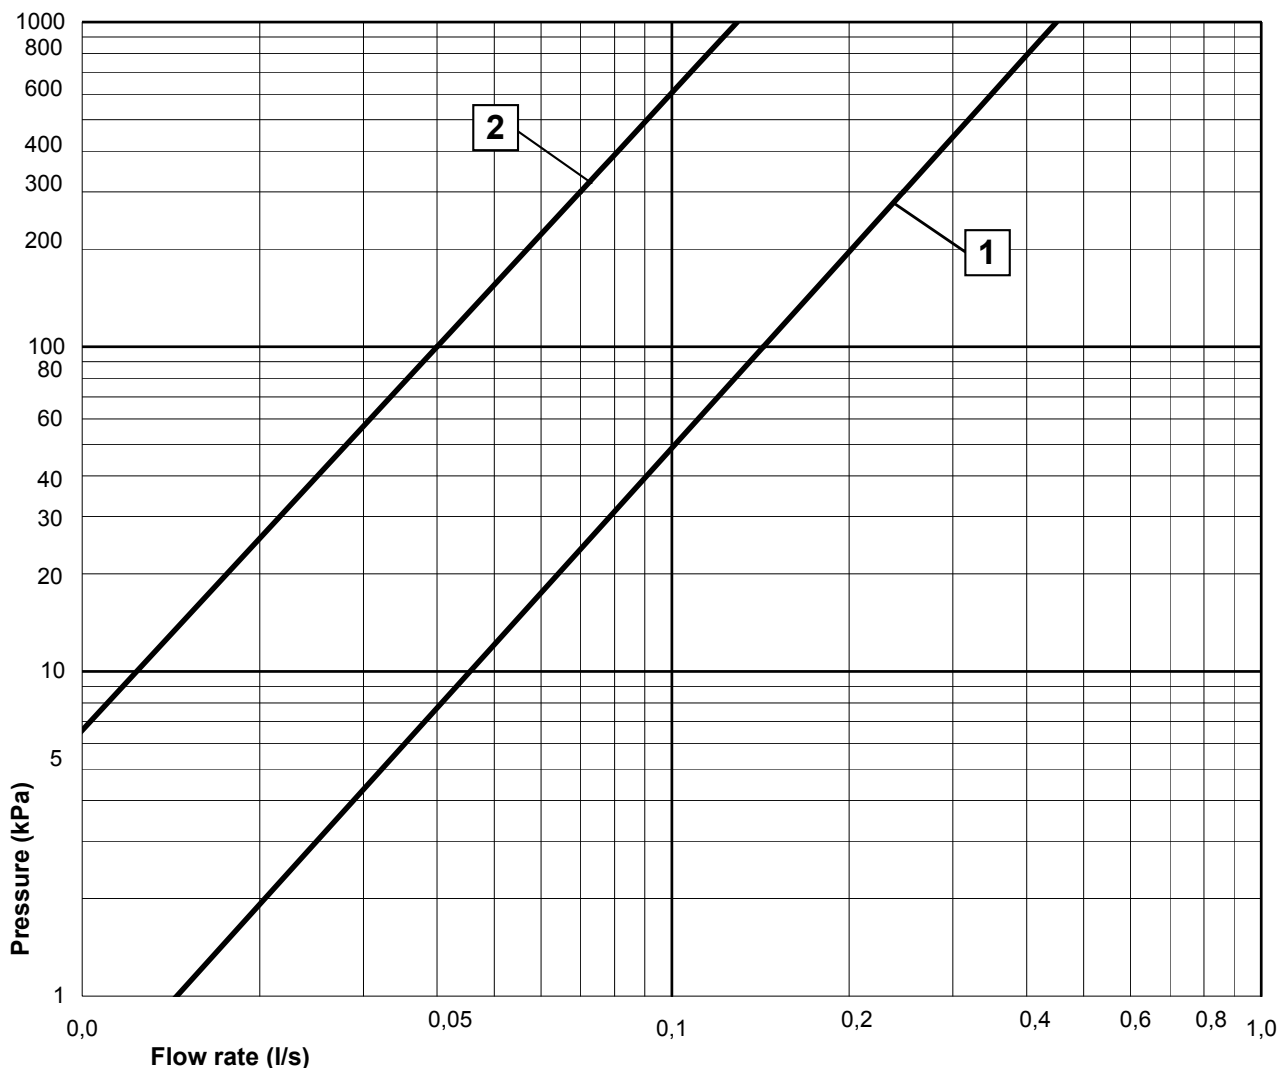

SMARTER
BATHROOMS

FLOW CHART

NORDIC³ WASHBASIN MIXER

- 1** Max flow
- 2** Comfort flow

A MEMBER OF THE
VILLEROY & BOCH GROUP

Villeroy & Boch Gustavsberg AB
Box 400, 134 29 Gustavsberg
Phone +46 (0)8-570 391 00
www.gustavsberg.com | info@gustavsberg.com