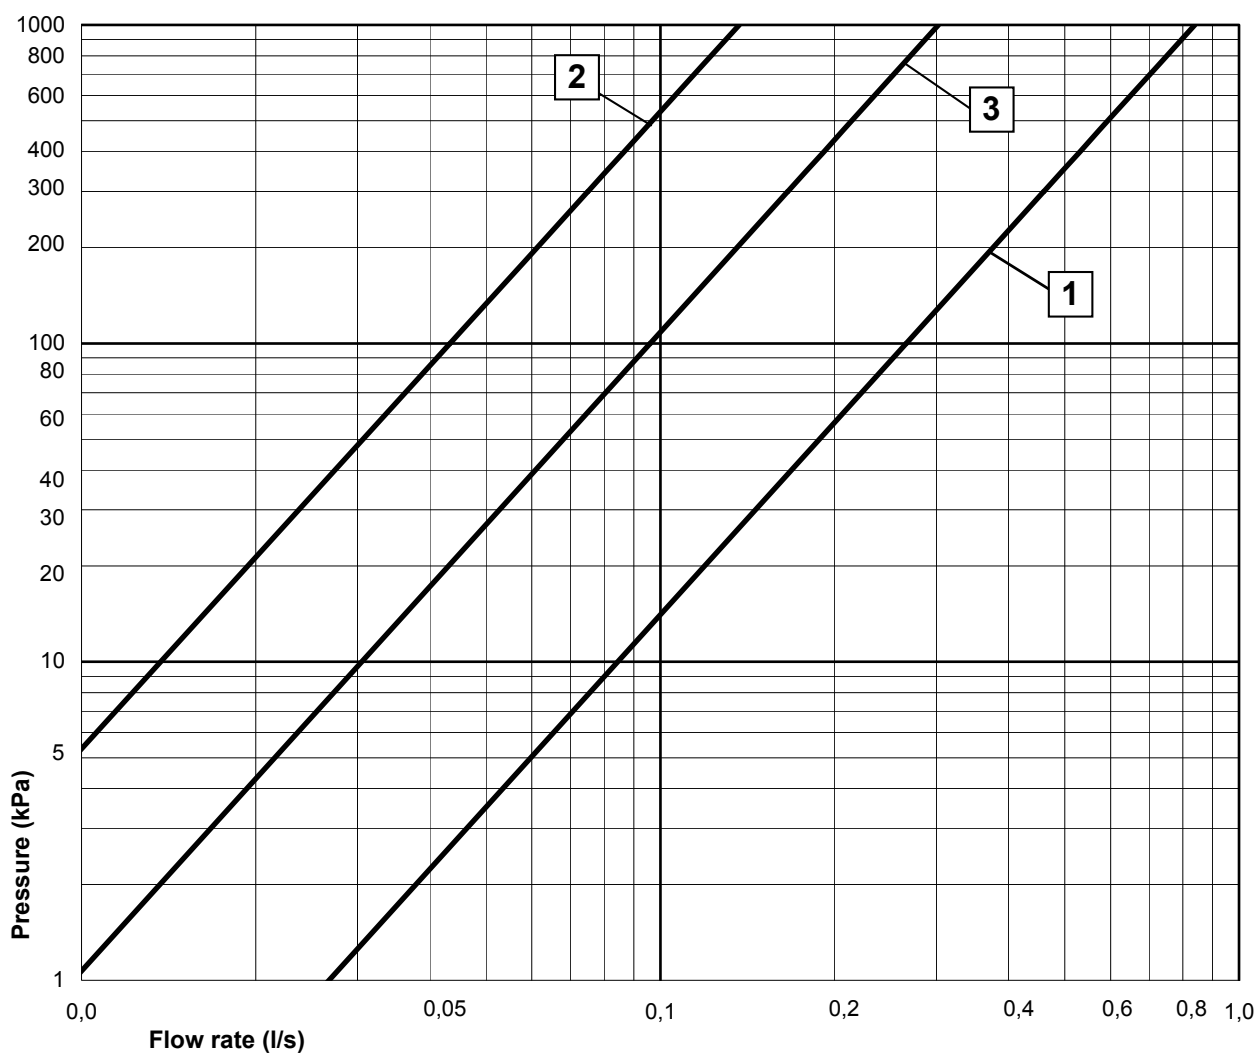

# FLOW CHART

## NORDIC<sup>3</sup> THERMOSTATIC SHOWER MIXER

- 1** Max flow (shower outlet)
- 2** Comfort flow
- 3** Shower set GB41103250

A MEMBER OF THE  
VILLEROY & BOCH GROUP

Villeroy & Boch Gustavsberg AB  
Box 400, 134 29 Gustavsberg  
Phone +46 (0)8-570 391 00  
[www.gustavsberg.com](http://www.gustavsberg.com) | [info@gustavsberg.com](mailto:info@gustavsberg.com)