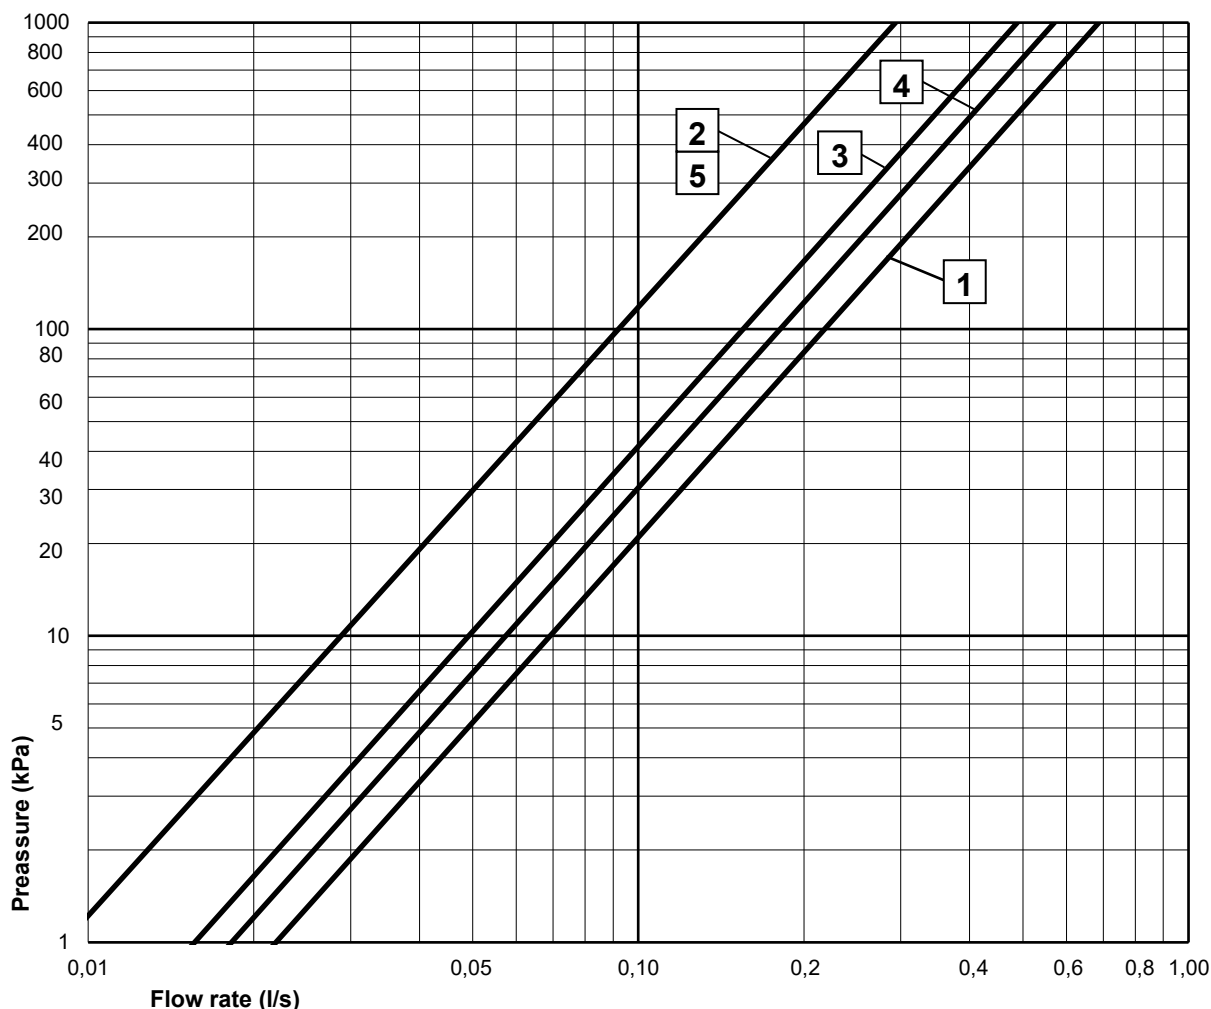

GUSTAVSBERG/

FLOW CHART/

NORDIC³ SHOWER COLUMN SQUARE

GUSTAVSBERG /
SMARTER BATHROOMS

- 1** Head shower
- 2** Hand shower
- 3** Bathtub outlet, spout GB41638759
- 4** Bathtub outlet, spout GB41638760
- 5** Hand shower outlet, spouts GB41638759, GB41638760

Valid for curve **1**

- Flowrate at 300 kPa:	0,375 l/s
- Pressure at flow 0,1 l/s:	21 kPa
- Pressure at flow 0,2 l/s:	85 kPa
- Pressure at flow 0,33 l/s:	231 kPa