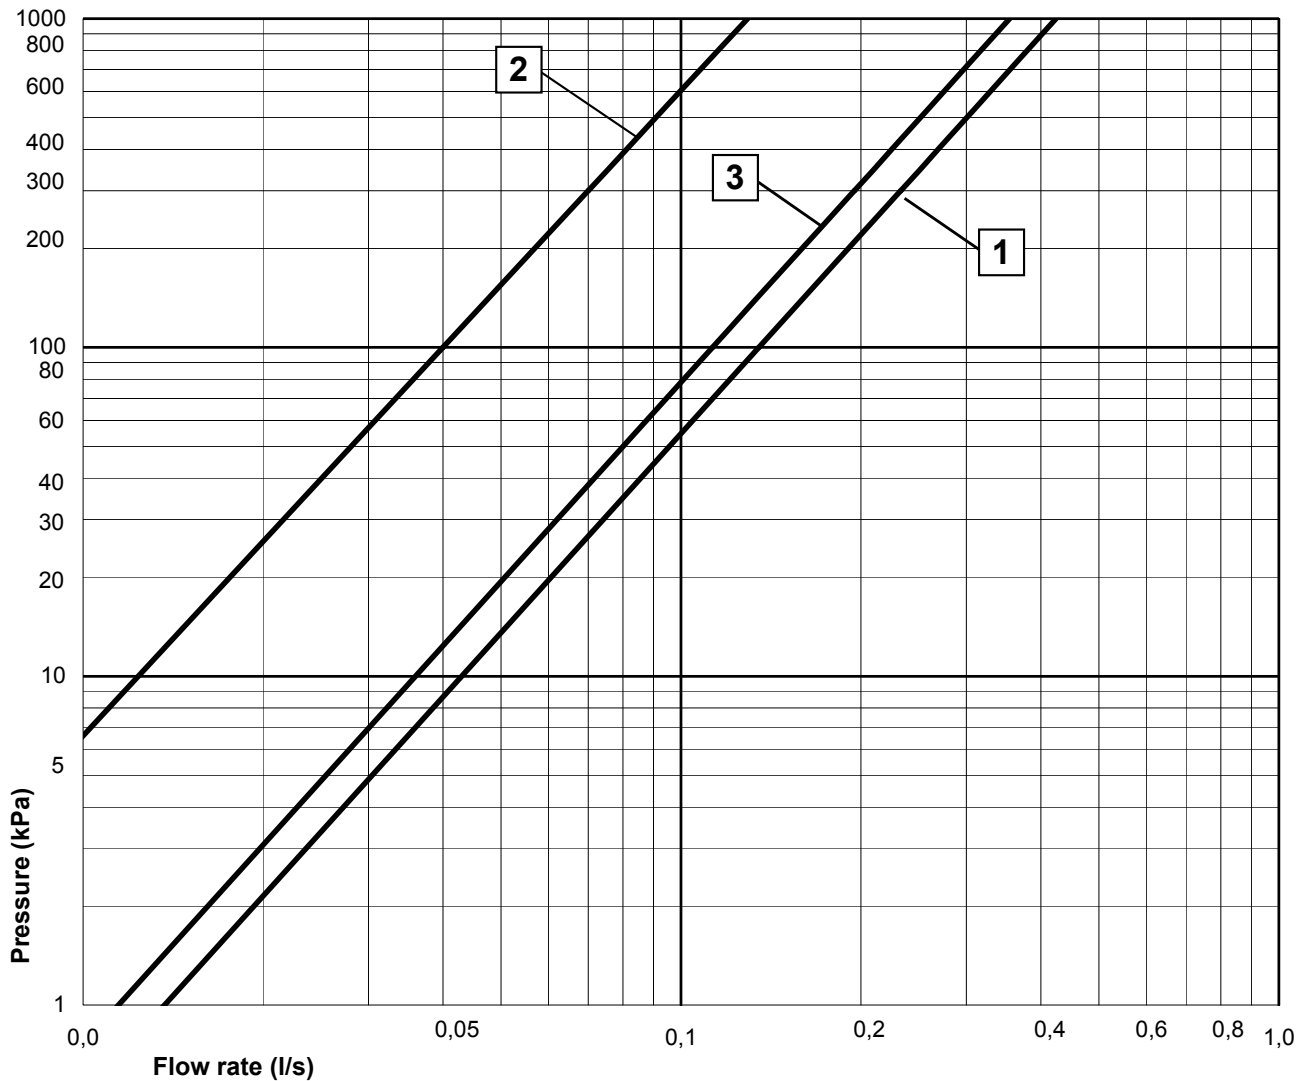

SMARTER
BATHROOMS

FLOW CHART

NORDIC³ KITCHEN MIXER

- 1** Max flow
- 2** Comfort flow
- 3** Dishwasher shut off valve

A MEMBER OF THE
VILLEROY & BOCH GROUP

Villeroy & Boch Gustavsberg AB
Box 400, 134 29 Gustavsberg
Phone +46 (0)8-570 391 00
www.gustavsberg.com | info@gustavsberg.com