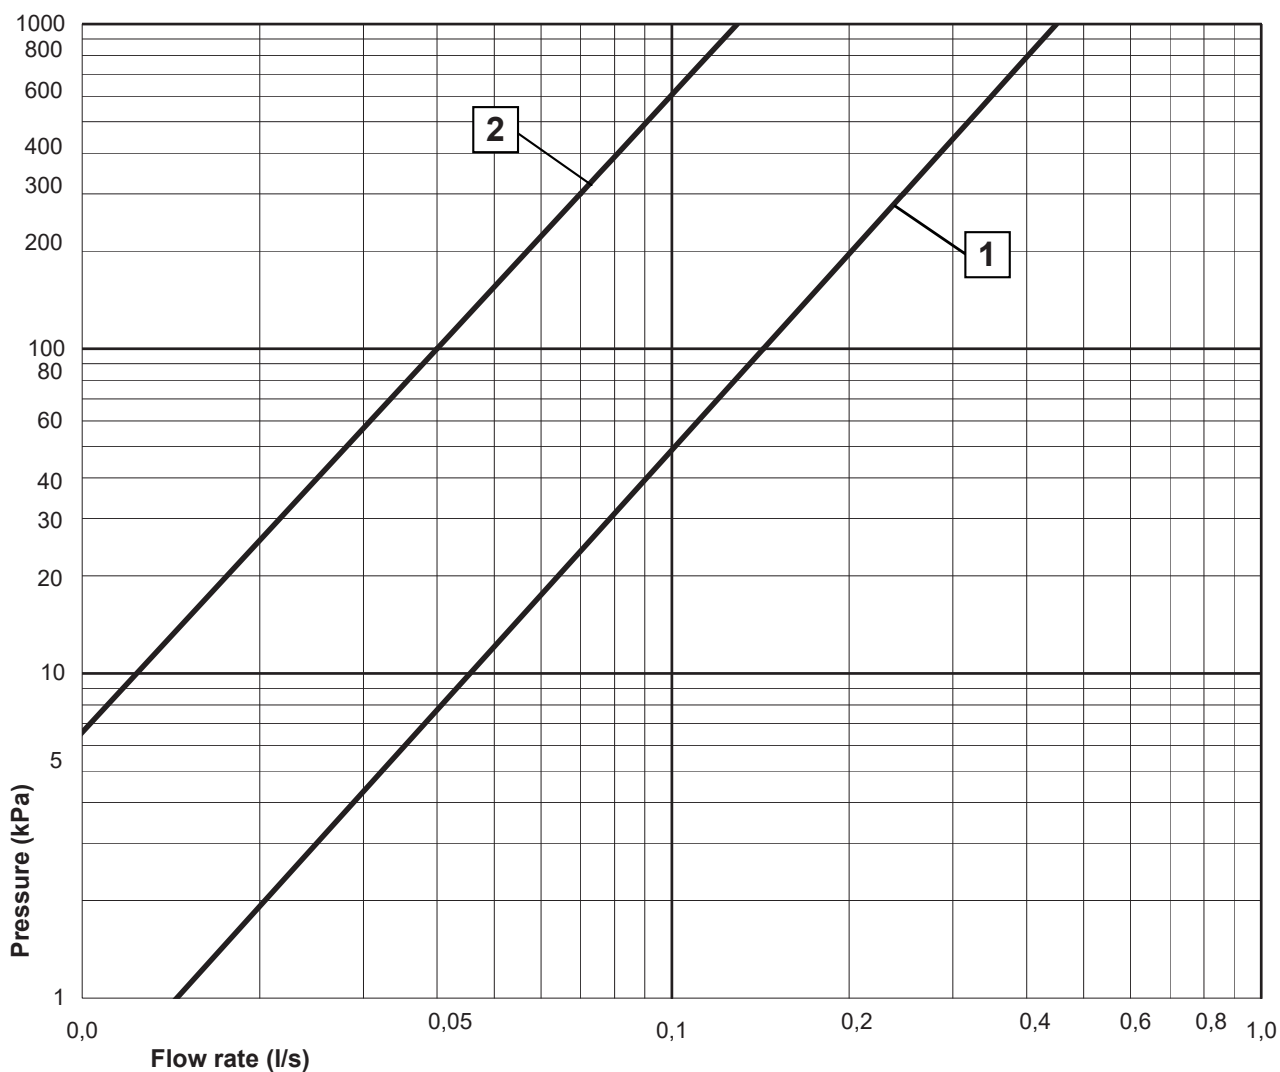

SMARTER
BATHROOMS

FLOW CHART

NORDIC PLUS WASHBASIN MIXER

- 1** Max flow
- 2** Comfort flow

A MEMBER OF THE
VILLEROY & BOCH GROUP

Villeroy & Boch Gustavsberg AB
Box 400, 134 29 Gustavsberg
Phone +46 (0)8-570 391 00
www.gustavsberg.com | info@gustavsberg.com