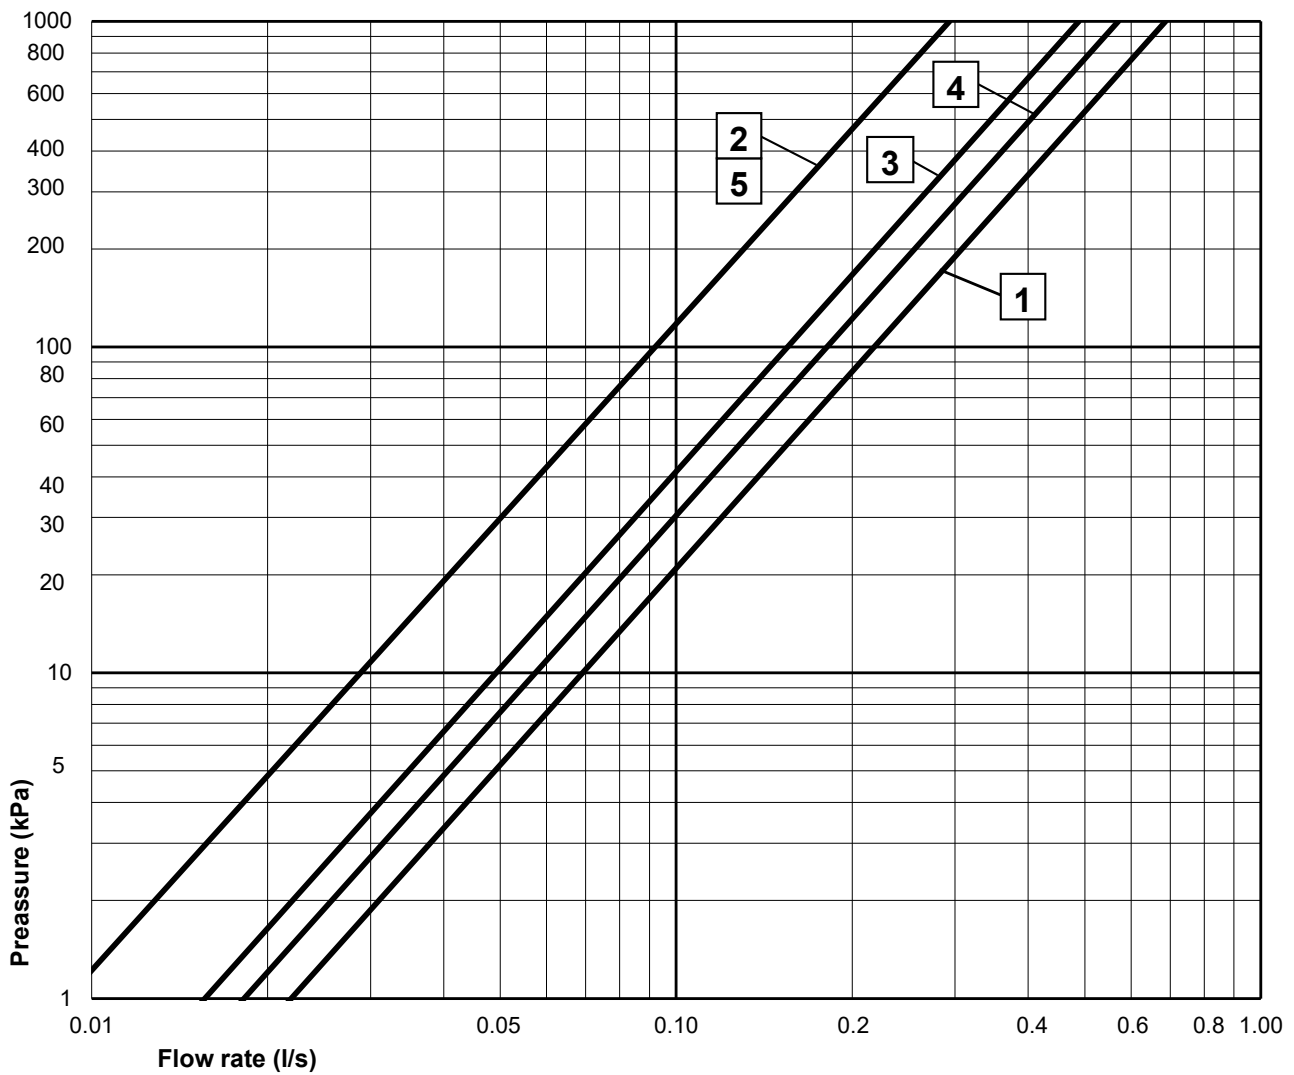

SMARTER
BATHROOMS

FLOW CHART

NORDIC³ SQUARE

- 1** Head shower
- 2** Hand shower
- 3** Bathtub outlet, spout GB41638759
- 4** Bathtub outlet, spout GB41638760
- 5** Hand shower outlet, spouts GB41638759, GB41638760