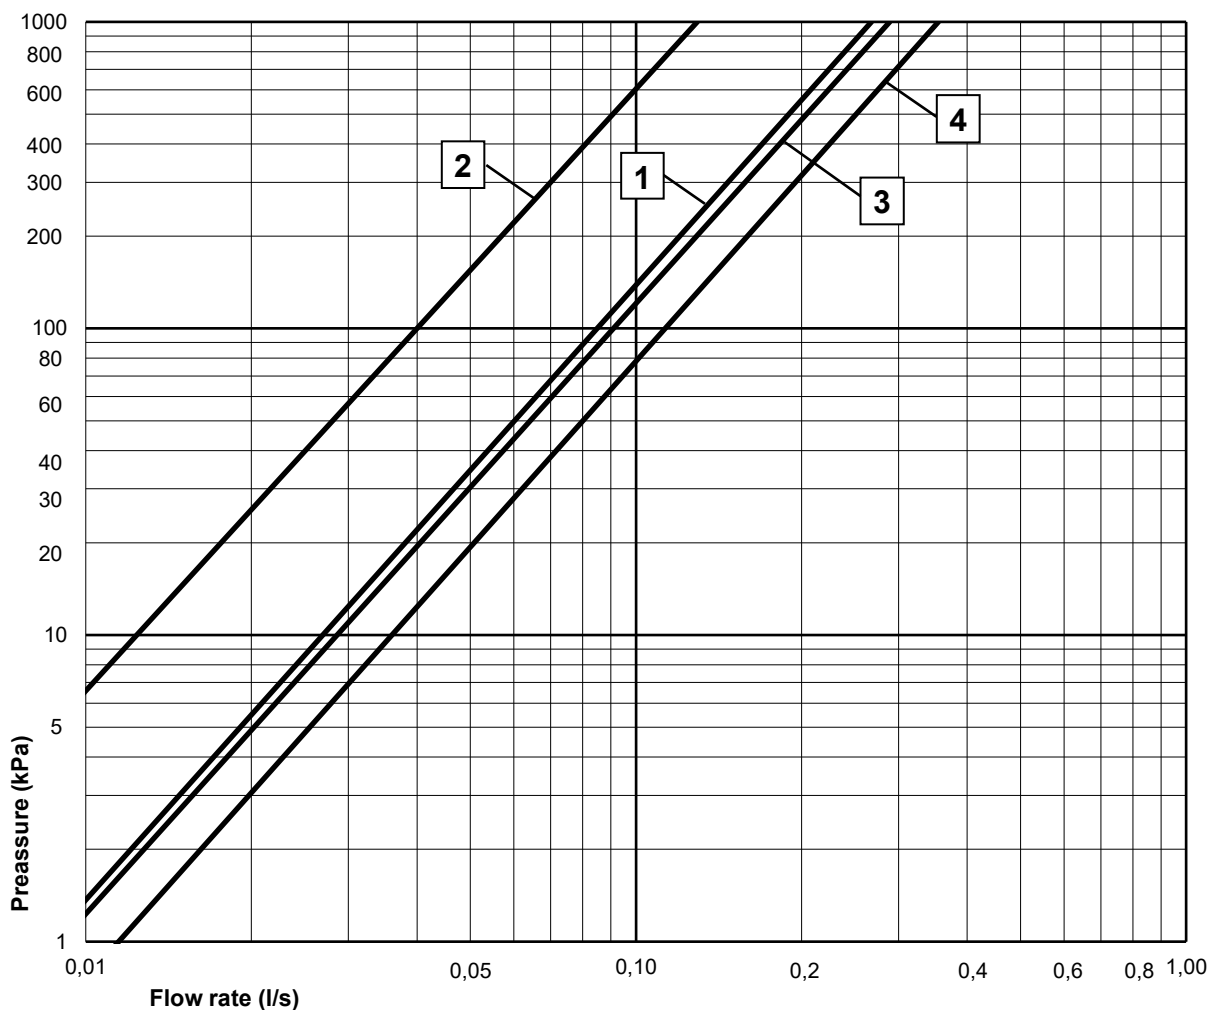

GUSTAVSBERG/

FLOW CHART/

NAUTIC WASHBASIN MIXER, SIDE SPRAY AND SHUT OFF VALVE

GUSTAVSBERG /
SMARTER BATHROOMS

- 1** Max flow
- 2** Comfort flow
- 3** Side spray
- 4** Washing machine shut off valve

Valid for curve **1**

- Flowrate at 300 kPa:	0,147 l/s
- Pressure at flow 0,1 l/s:	139 kPa
- Pressure at flow 0,2 l/s:	555 kPa
- Pressure at flow 0,33 l/s:	NA