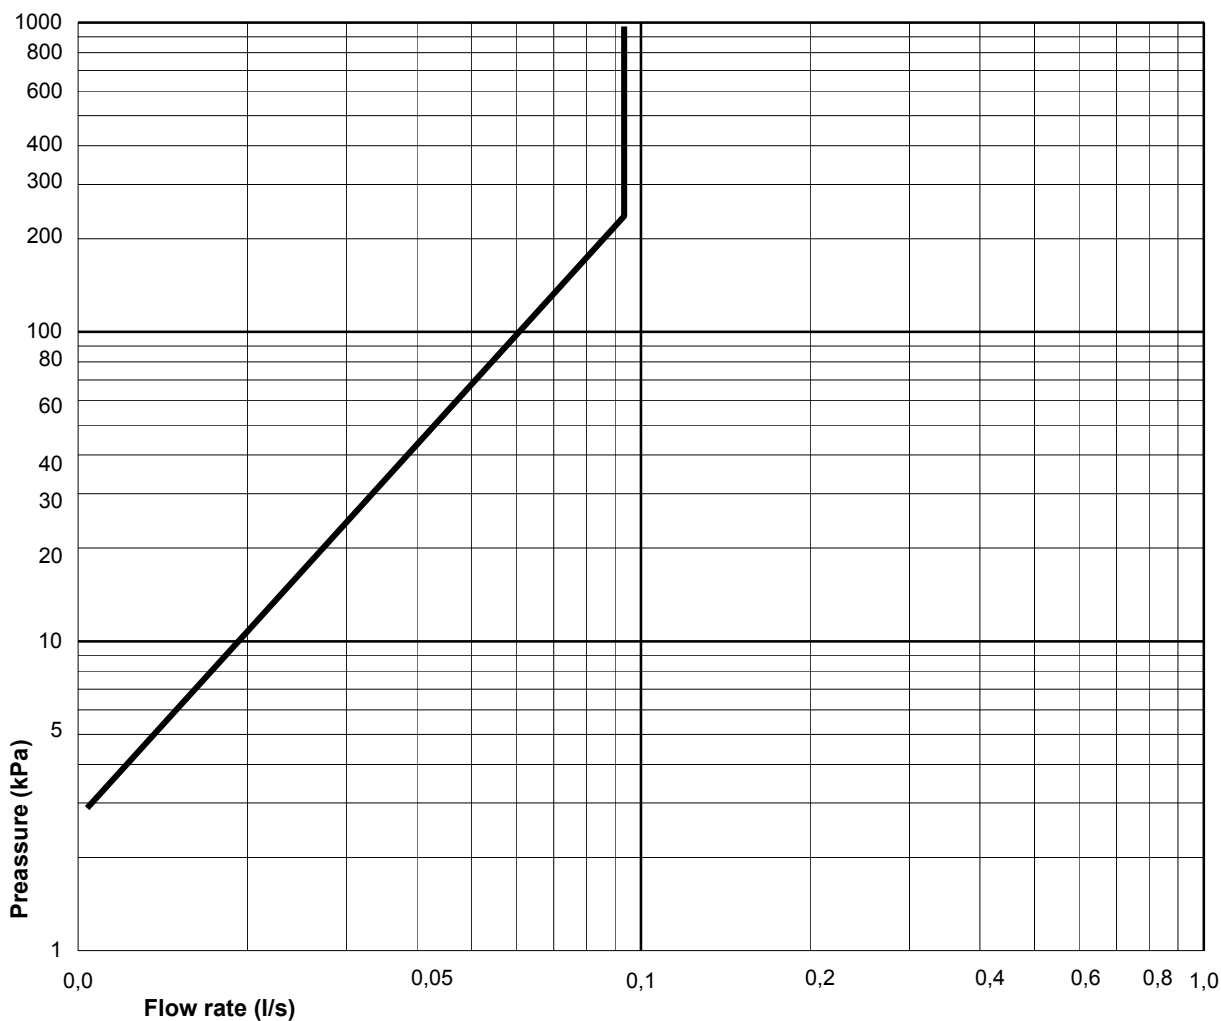

SMARTER
BATHROOMS

FLOW CHART

NAUTIC SENSOR CONTROLLED WASHBASIN MIXER

A MEMBER OF THE
VILLEROY & BOCH GROUP

Villeroy & Boch Gustavsberg AB
Box 400, 134 29 Gustavsberg
Phone +46 (0)8-570 391 00
www.gustavsberg.com | info@gustavsberg.com