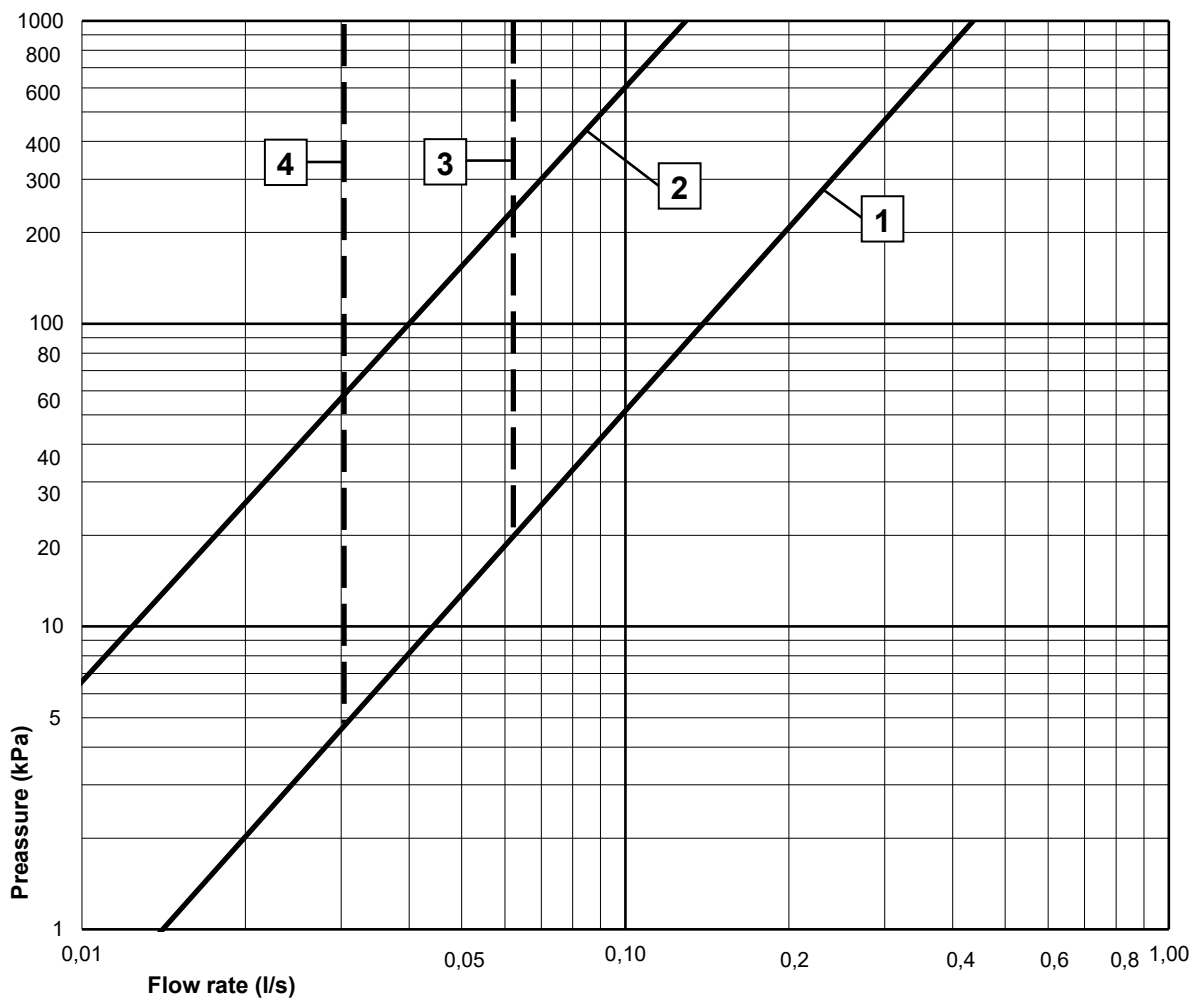

GUSTAVSBERG/

FLOW CHART/ NAUTIC WASHBASIN MIXER

GUSTAVSBERG /
SMARTER BATHROOMS

- 1** Max flow
- 2** Comfort flow
- 3** Optional aerator GB41638662 10
- 4** Optional aerator GB41638663 10

Valid for curve **1**

- Flowrate at 300 kPa:	0,24 l/s
- Pressure at flow 0,1 l/s:	52 kPa
- Pressure at flow 0,2 l/s:	208 kPa
- Pressure at flow 0,33 l/s:	565 kPa