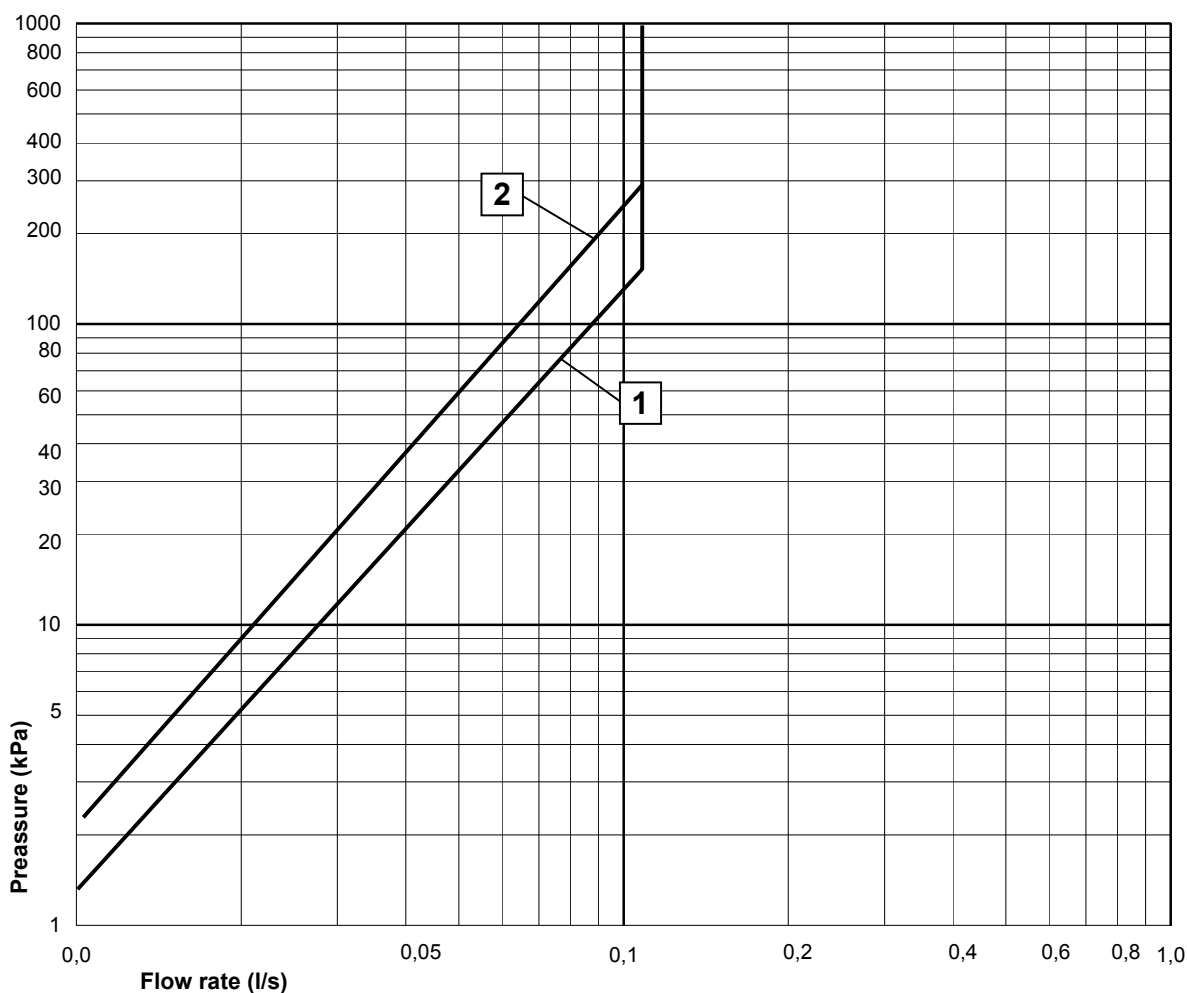

# FLOW CHART

## NAUTIC THERMOSTATIC MIXER WITH SHOWER SET

ART.NR.	
GB41205387	Nautic Shower set Combi 160 c-c
GB41215387	Nautic Shower set Combi 150 c-c
GB41205487	Nautic Shower set 40 c-c
GB41205488	Nautic Shower set 160/40 c-c
GB41205489	Nautic Shower set Vaska 160/40 c-c
GB41205442	Nautic Shower set Vaska 160/40 c-c incl. coupling kit