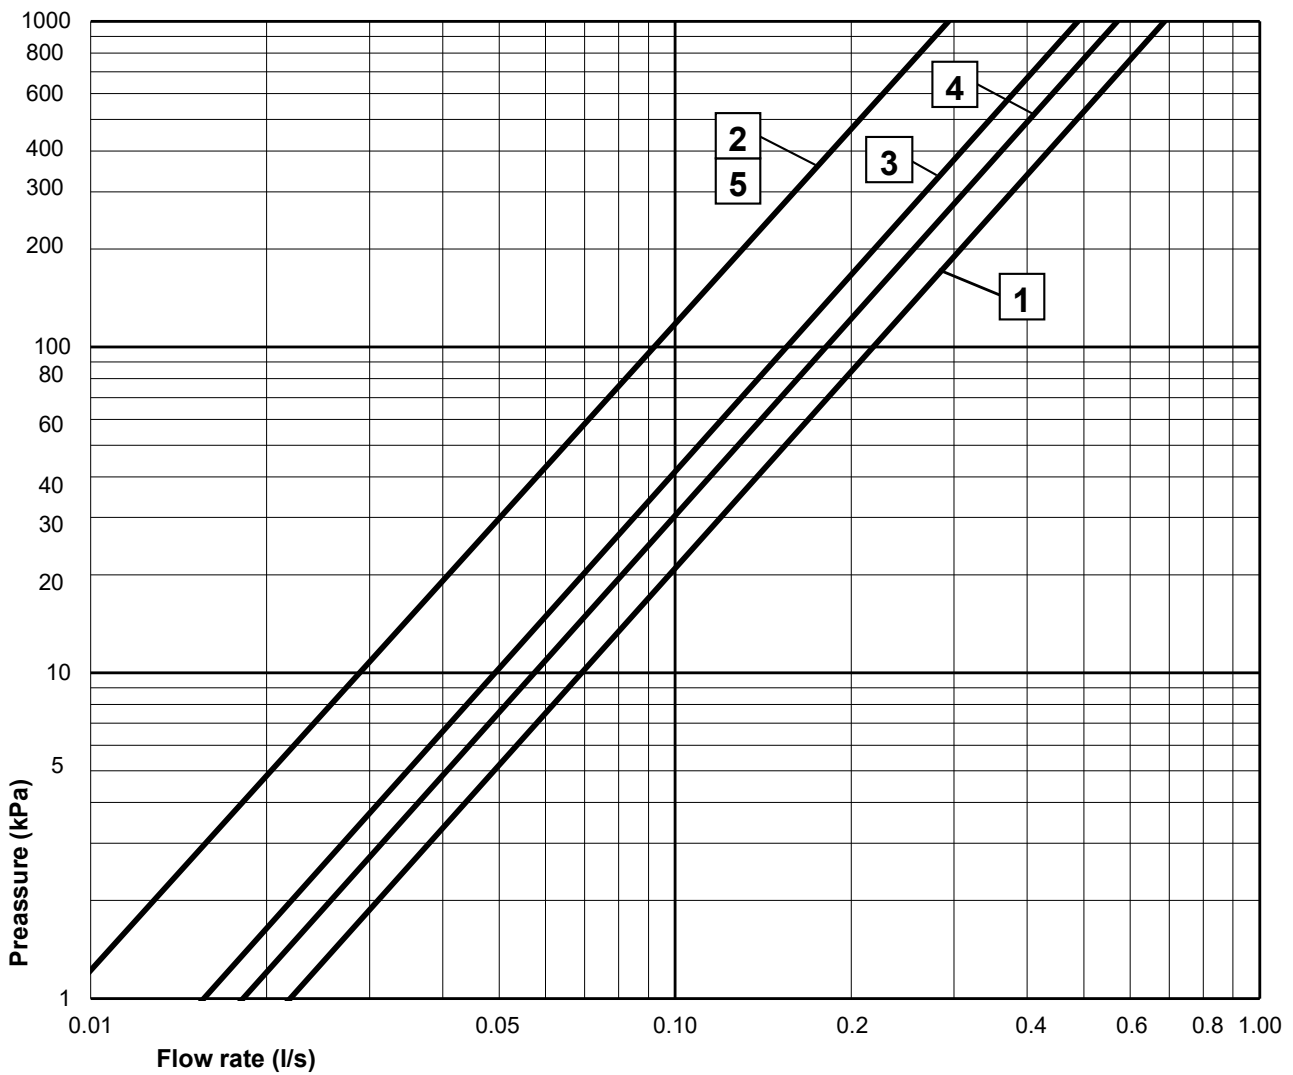

SMARTER
BATHROOMS

FLOW CHART

NAUTIC SQUARE

- 1** Head shower
- 2** Hand shower
- 3** Bathtub outlet, spout GB41638759
- 4** Bathtub outlet, spout GB41638760
- 5** Hand shower outlet, spouts GB41638759, GB41638760