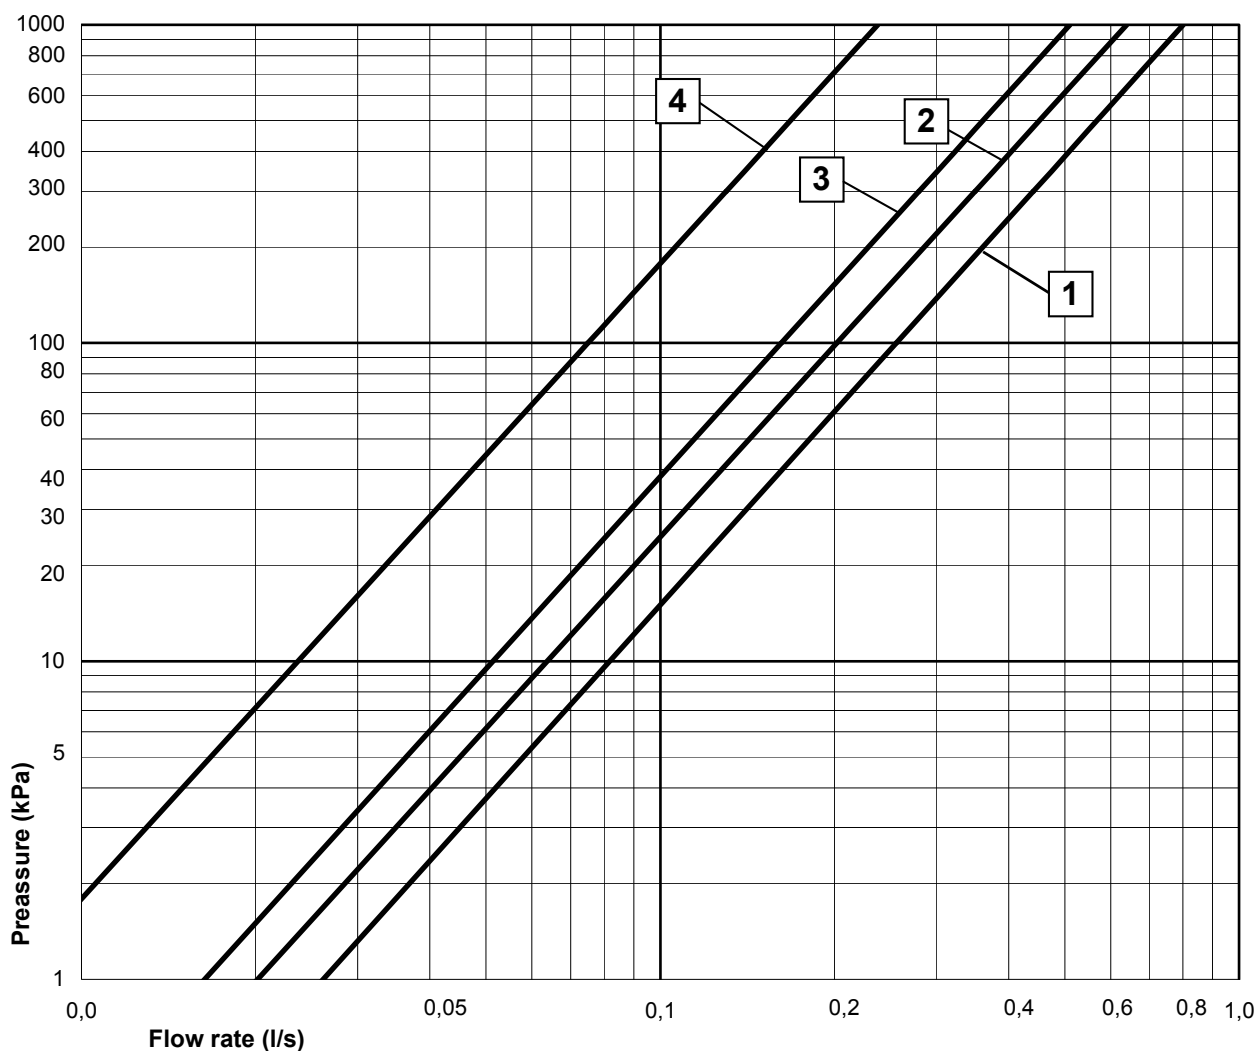

SMARTER
BATHROOMS

FLOW CHART

NAUTIC SINGLE LEVER BATHTUB AND SHOWER MIXER

- 1** Max flow (bath- and shower outlet)
- 2** Bathtub outlet, GB41636820, GB41638760
- 3** Bathtub outlet, GB41636819, GB41638759
- 4** Shower set GB41103250