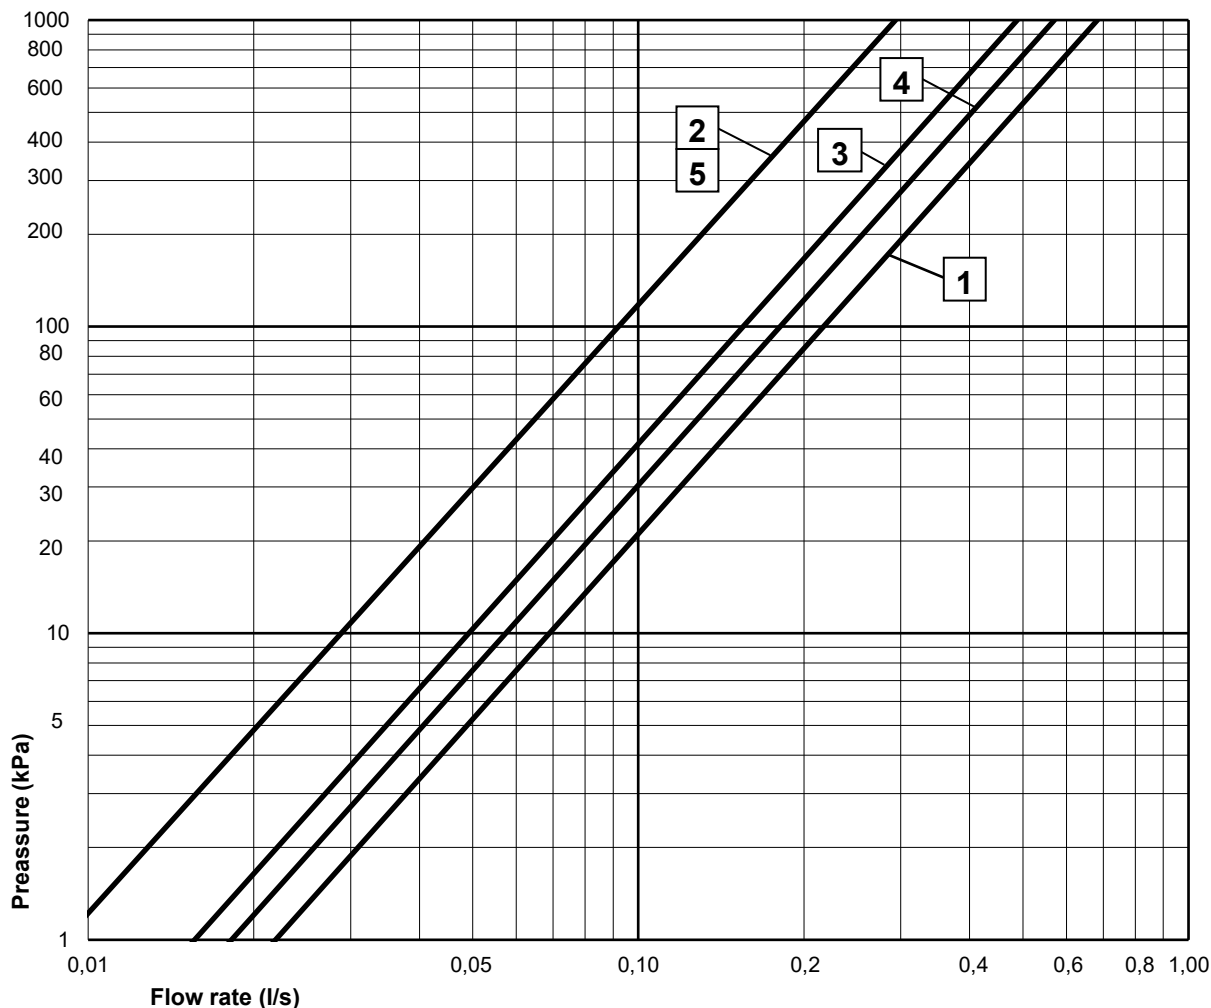

GUSTAVSBERG/

FLOW CHART/

NAUTIC SHOWER COLUMN ROUND

GUSTAVSBERG /
SMARTER BATHROOMS

- 1** Head shower
- 2** Hand shower
- 3** Bathtub outlet, spout GB41638759
- 4** Bathtub outlet, spout GB41638760
- 5** Hand shower outlet, spouts GB41638759, GB41638760

Valid for curve **1**

| | |
|------------------------------|-----------|
| - Flowrate at 300 kPa: | 0,375 l/s |
| - Pressure at flow 0,1 l/s: | 21 kPa |
| - Pressure at flow 0,2 l/s: | 85 kPa |
| - Pressure at flow 0,33 l/s: | 231 kPa |