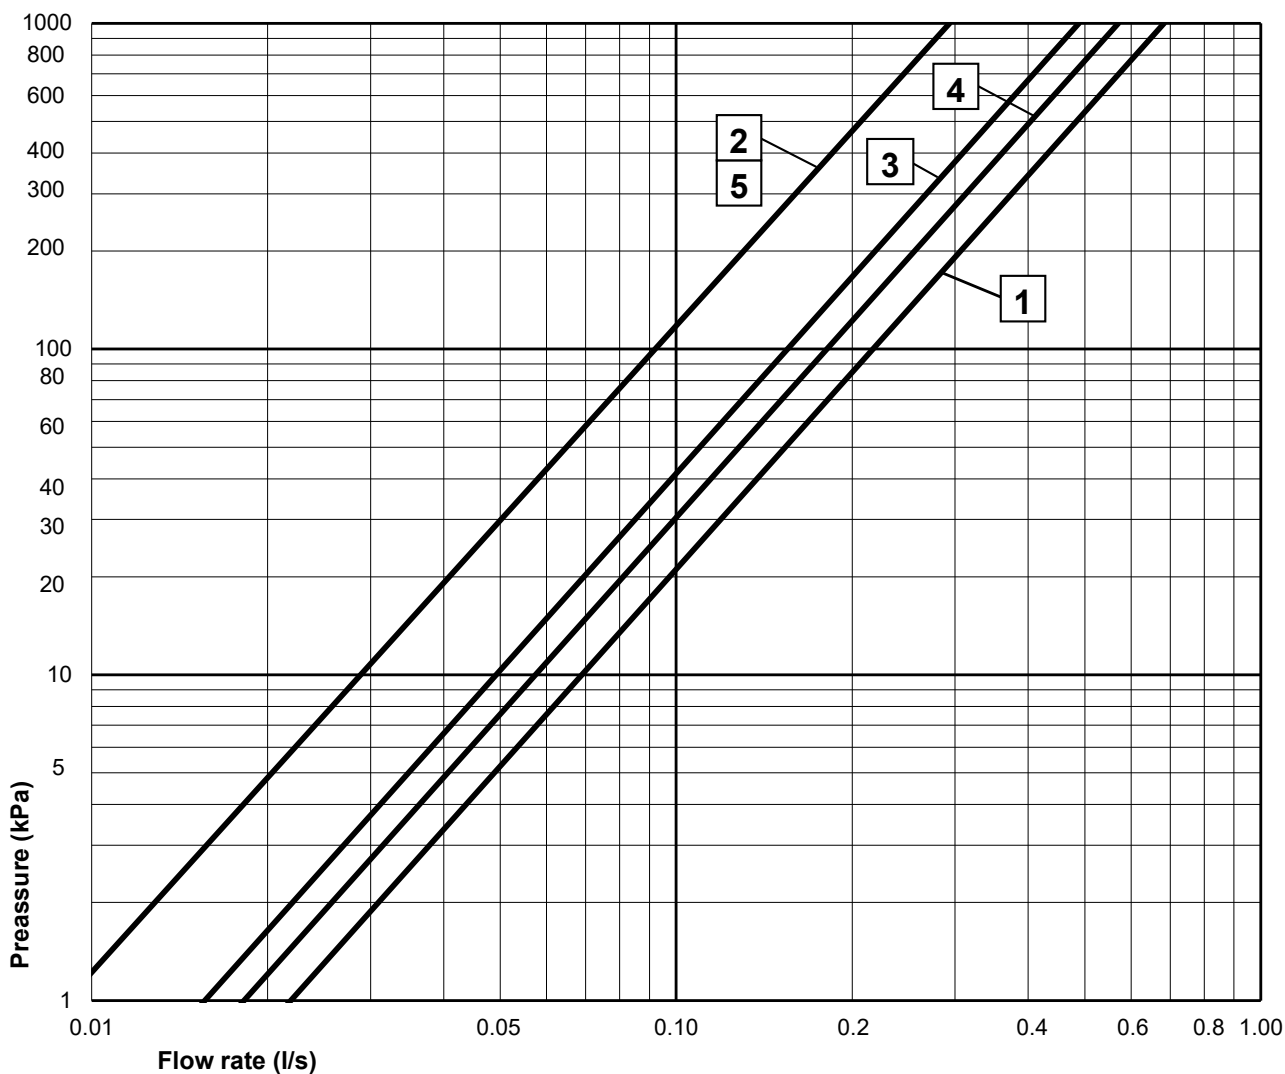

SMARTER
BATHROOMS

FLOW CHART

NAUTIC ROUND

- 1** Head shower
- 2** Hand shower
- 3** Bathtub outlet, spout GB41638759
- 4** Bathtub outlet, spout GB41638760
- 5** Hand shower outlet, spouts GB41638759, GB41638760