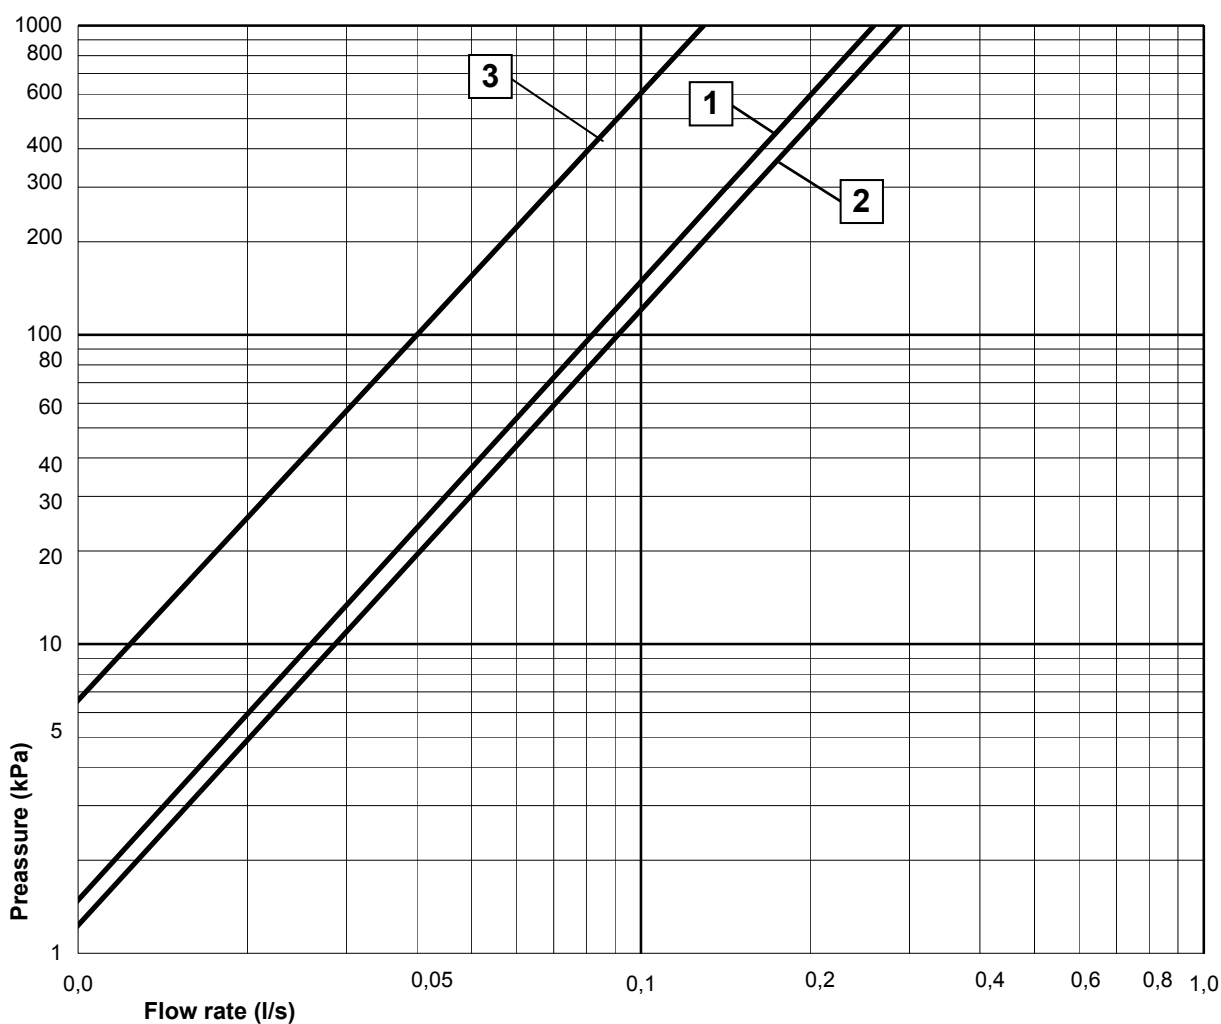

SMARTER
BATHROOMS

FLOW CHART

LOGIC WASHBASIN MIXER WITH SIDE SPRAY

- 1** Max flow
- 2** Side spray
- 3** Comfort flow

A MEMBER OF THE
VILLEROY & BOCH GROUP

Villeroy & Boch Gustavsberg AB
Box 400, 134 29 Gustavsberg
Phone +46 (0)8-570 391 00
www.gustavsberg.com | info@gustavsberg.com