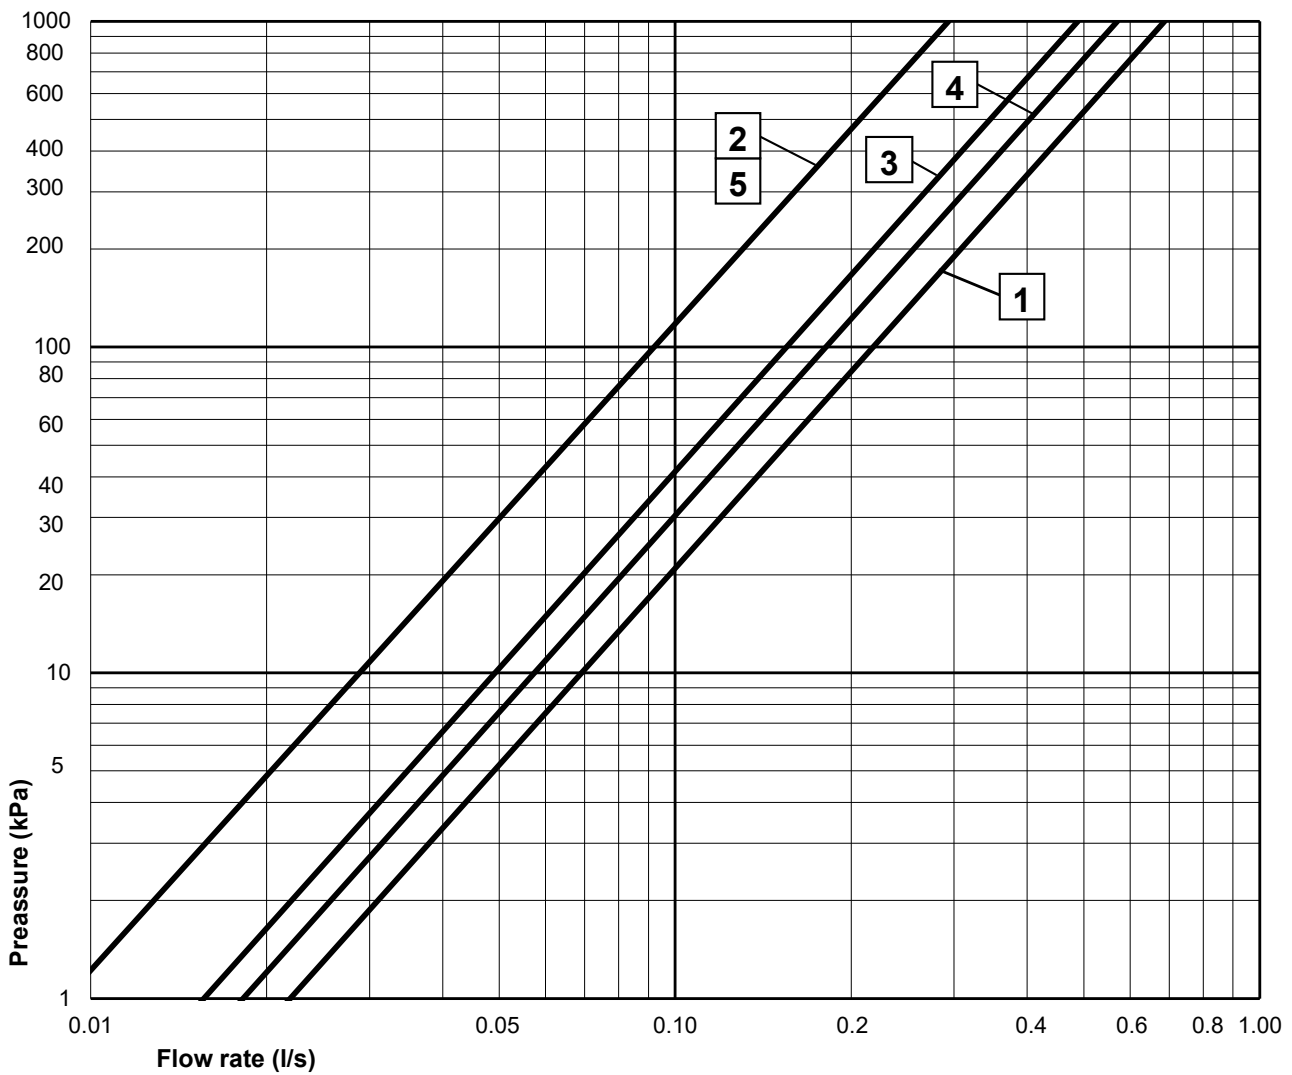

SMARTER
BATHROOMS

FLOW CHART

LOGIC SQUARE

- 1** Head shower
- 2** Hand shower
- 3** Bathtub outlet, spout GB41638759
- 4** Bathtub outlet, spout GB41638760
- 5** Hand shower outlet, spouts GB41638759, GB41638760