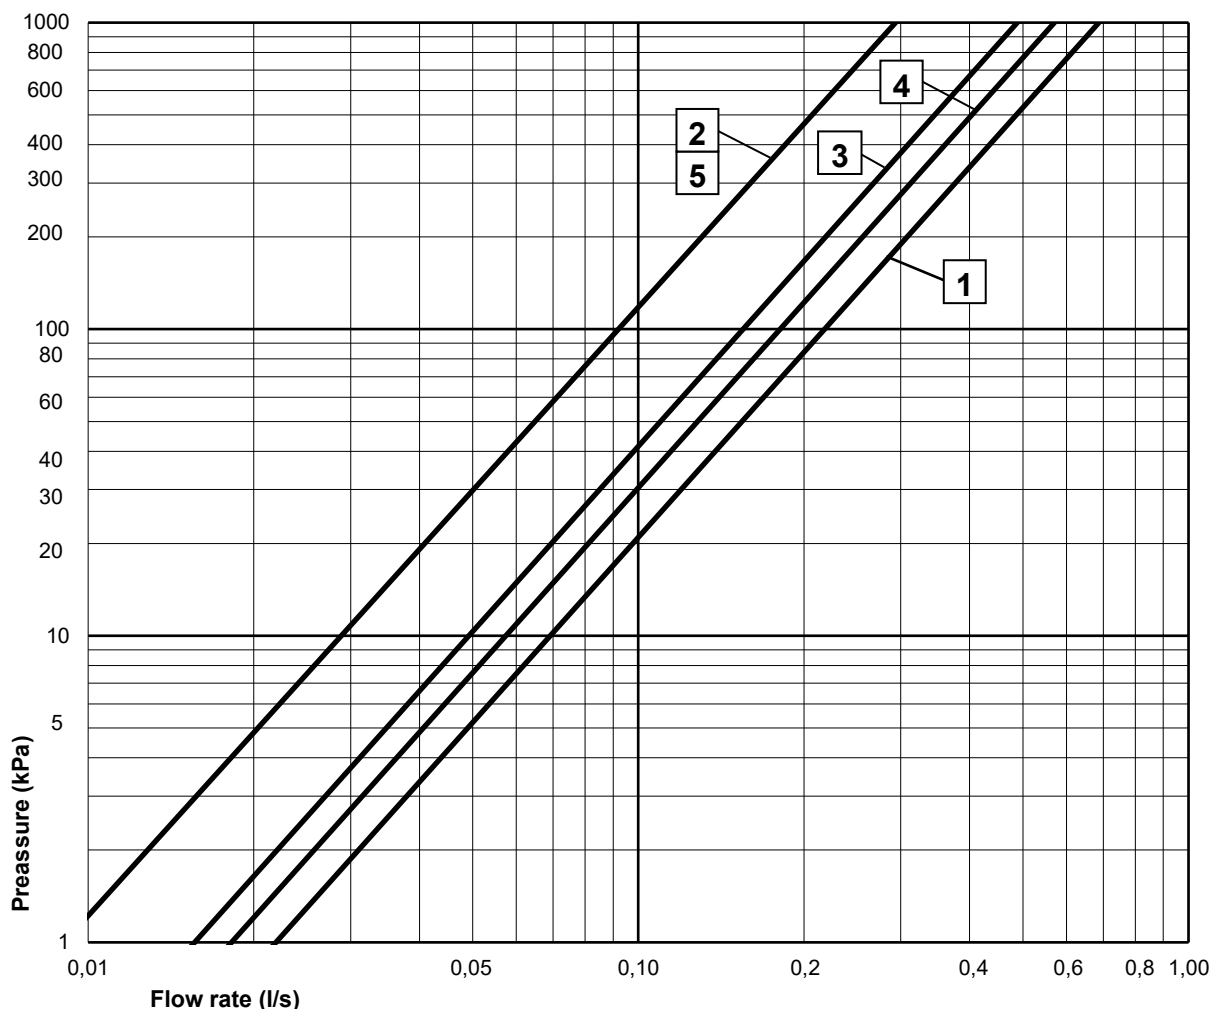

GUSTAVSBERG/

FLOW CHART/

LOGIC SHOWER COLUMN SQUARE

GUSTAVSBERG /
SMARTER BATHROOMS

- 1** Head shower
- 2** Hand shower
- 3** Bathtub outlet, spout GB41638759
- 4** Bathtub outlet, spout GB41638760
- 5** Hand shower outlet, spouts GB41638759, GB41638760

Valid for curve **1**

- Flowrate at 300 kPa:	0,375 l/s
- Pressure at flow 0,1 l/s:	21 kPa
- Pressure at flow 0,2 l/s:	85 kPa
- Pressure at flow 0,33 l/s:	231 kPa