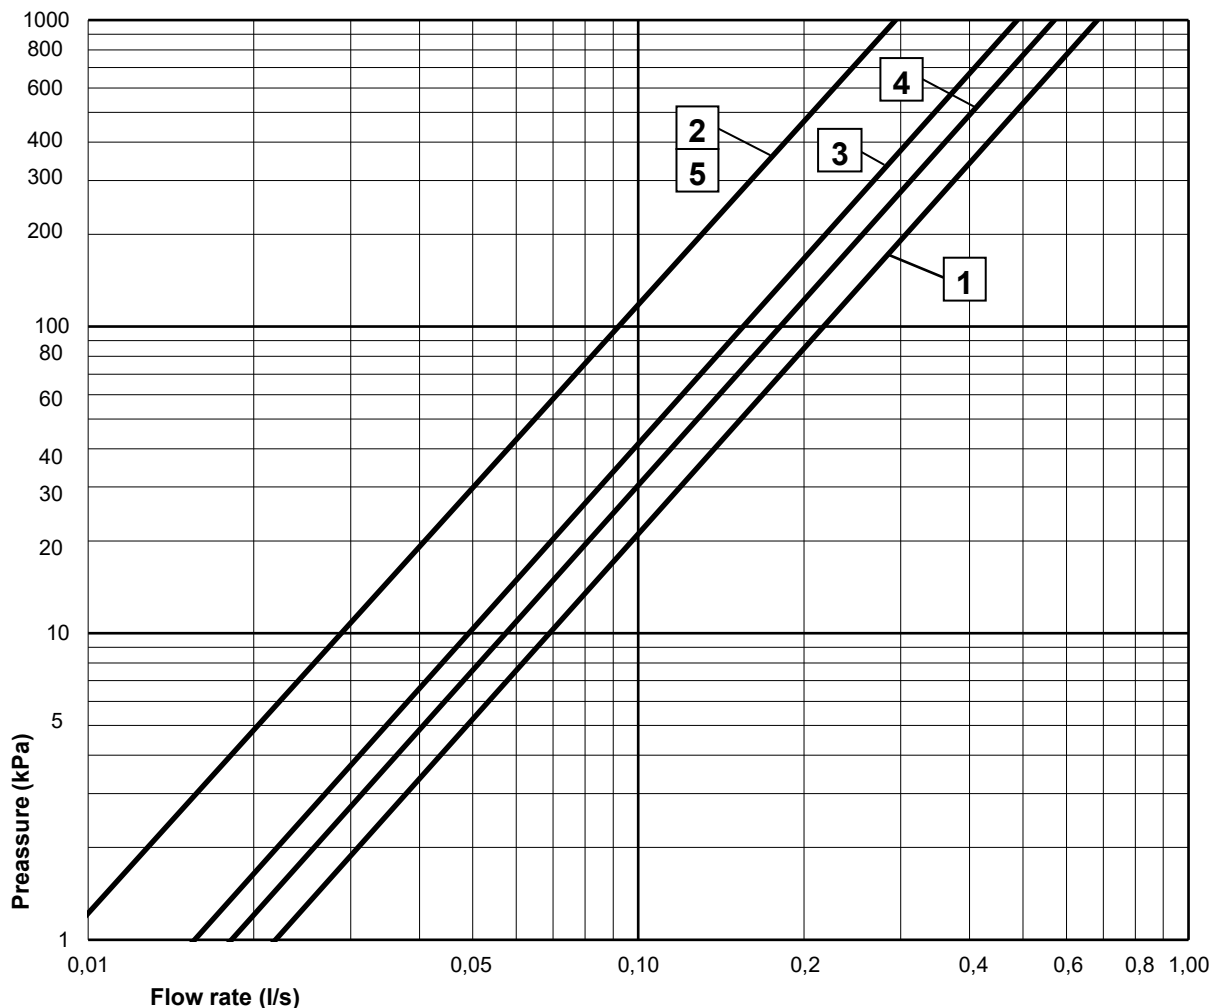

GUSTAVSBERG/

FLOW CHART/

LOGIC SHOWER COLUMN ROUND

GUSTAVSBERG /
SMARTER BATHROOMS

- 1** Head shower
- 2** Hand shower
- 3** Bathtub outlet, spout GB41638759
- 4** Bathtub outlet, spout GB41638760
- 5** Hand shower outlet, spouts GB41638759, GB41638760

Valid for curve **1**

- Flowrate at 300 kPa:	0,375 l/s
- Pressure at flow 0,1 l/s:	21 kPa
- Pressure at flow 0,2 l/s:	85 kPa
- Pressure at flow 0,33 l/s:	231 kPa