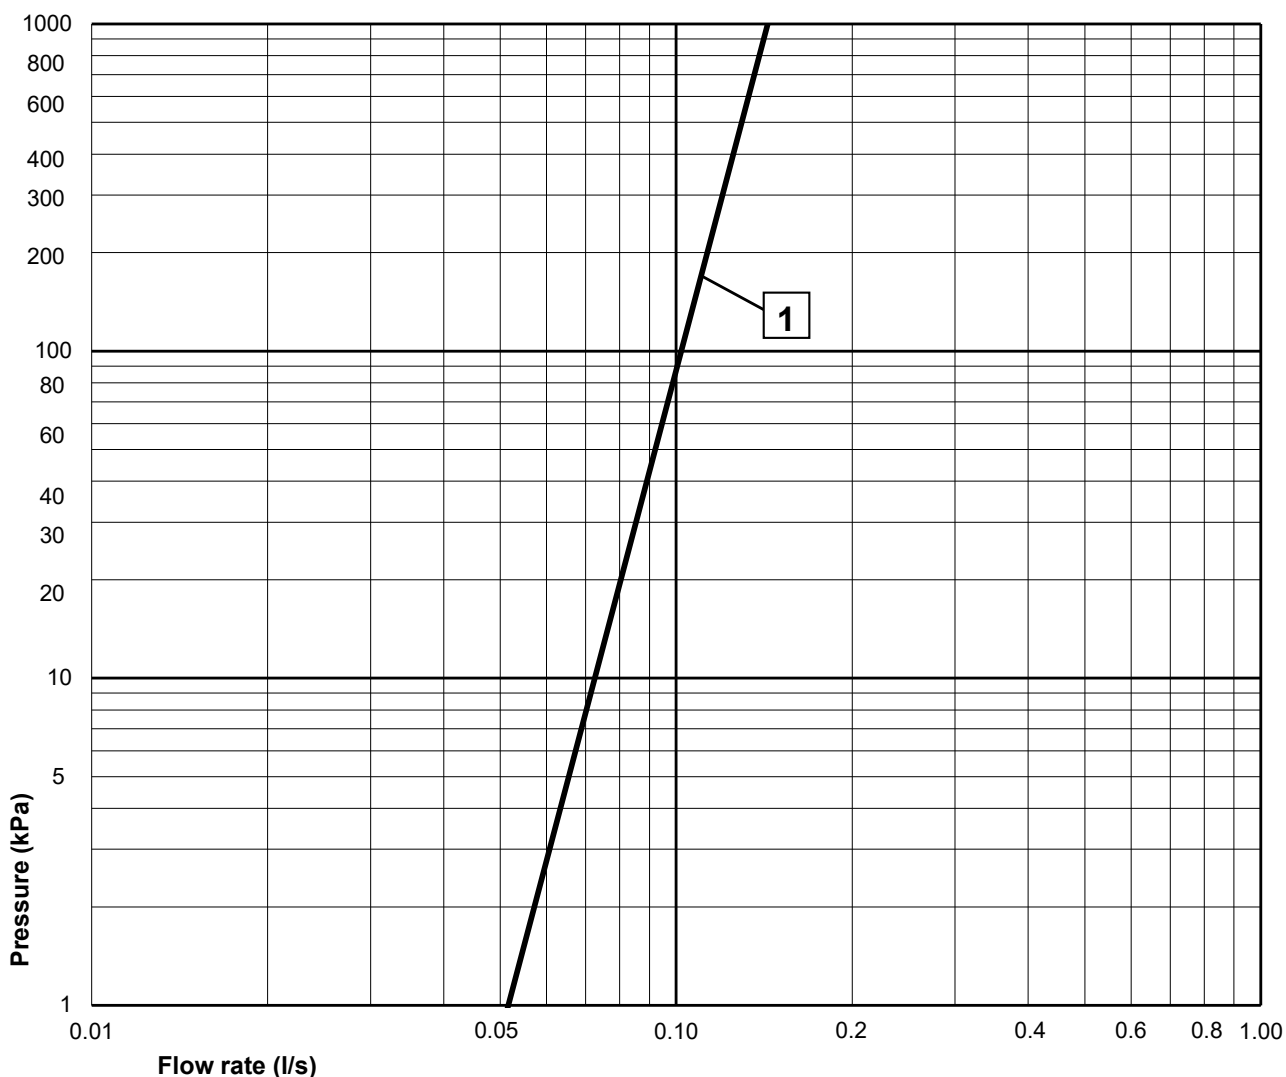

SMARTER
BATHROOMS

FLOW CHART

ESTETIC WASHBASIN MIXER - HIGH MODEL

1 Max flow

A MEMBER OF THE
VILLEROY & BOCH GROUP

Villeroy & Boch Gustavsberg AB
Box 400, 134 29 Gustavsberg
Phone +46 (0)8-570 391 00
www.gustavsberg.com | info@gustavsberg.com