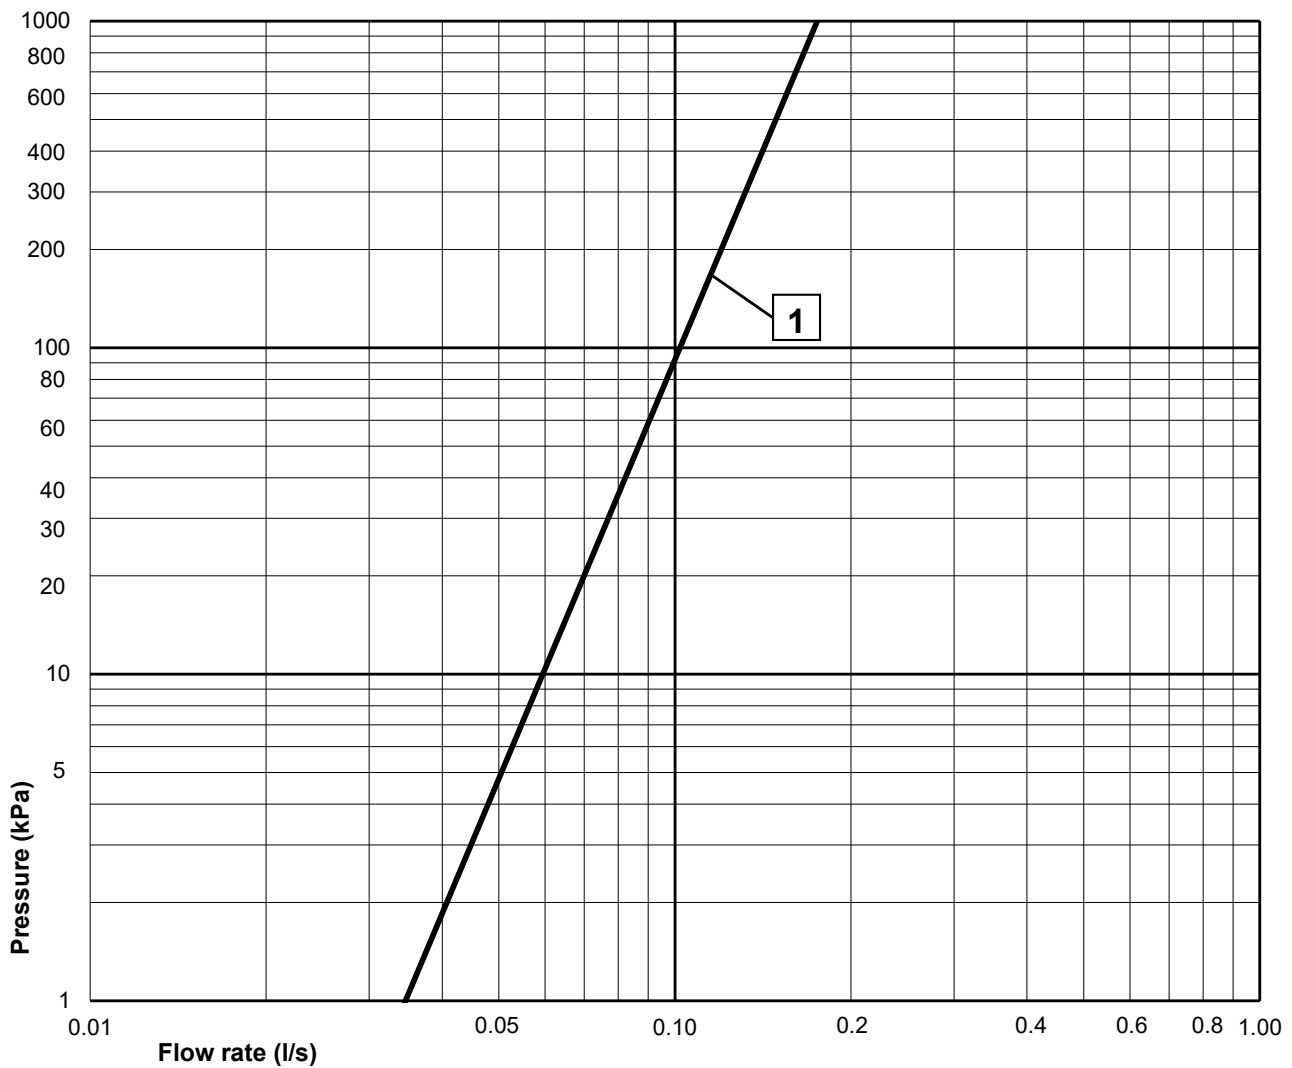

SMARTER
BATHROOMS

FLOW CHART

ESTETIC WASHBASIN MIXER

1 Max flow

A MEMBER OF THE
VILLEROY & BOCH GROUP

Villeroy & Boch Gustavsberg AB
Box 400, 134 29 Gustavsberg
Phone +46 (0)8-570 391 00
www.gustavsberg.com | info@gustavsberg.com