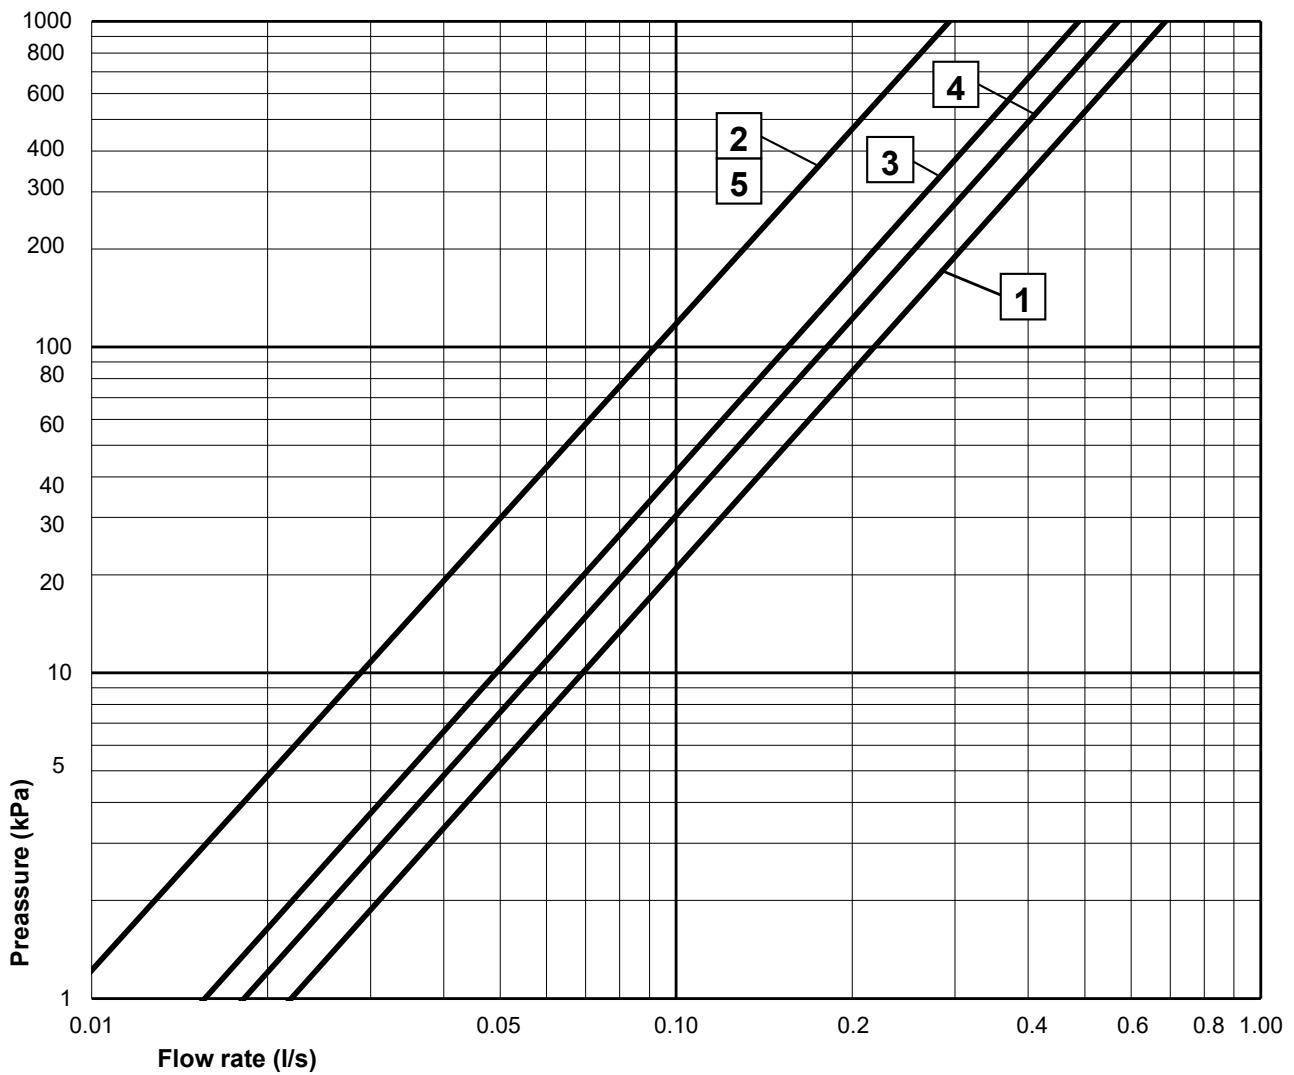

SMARTER
BATHROOMS

FLOW CHART

ESTETIC SQUARE

- 1** Head shower
- 2** Hand shower
- 3** Bathtub outlet, spout GB41638759
- 4** Bathtub outlet, spout GB41638760
- 5** Hand shower outlet, spouts GB41638759, GB41638760