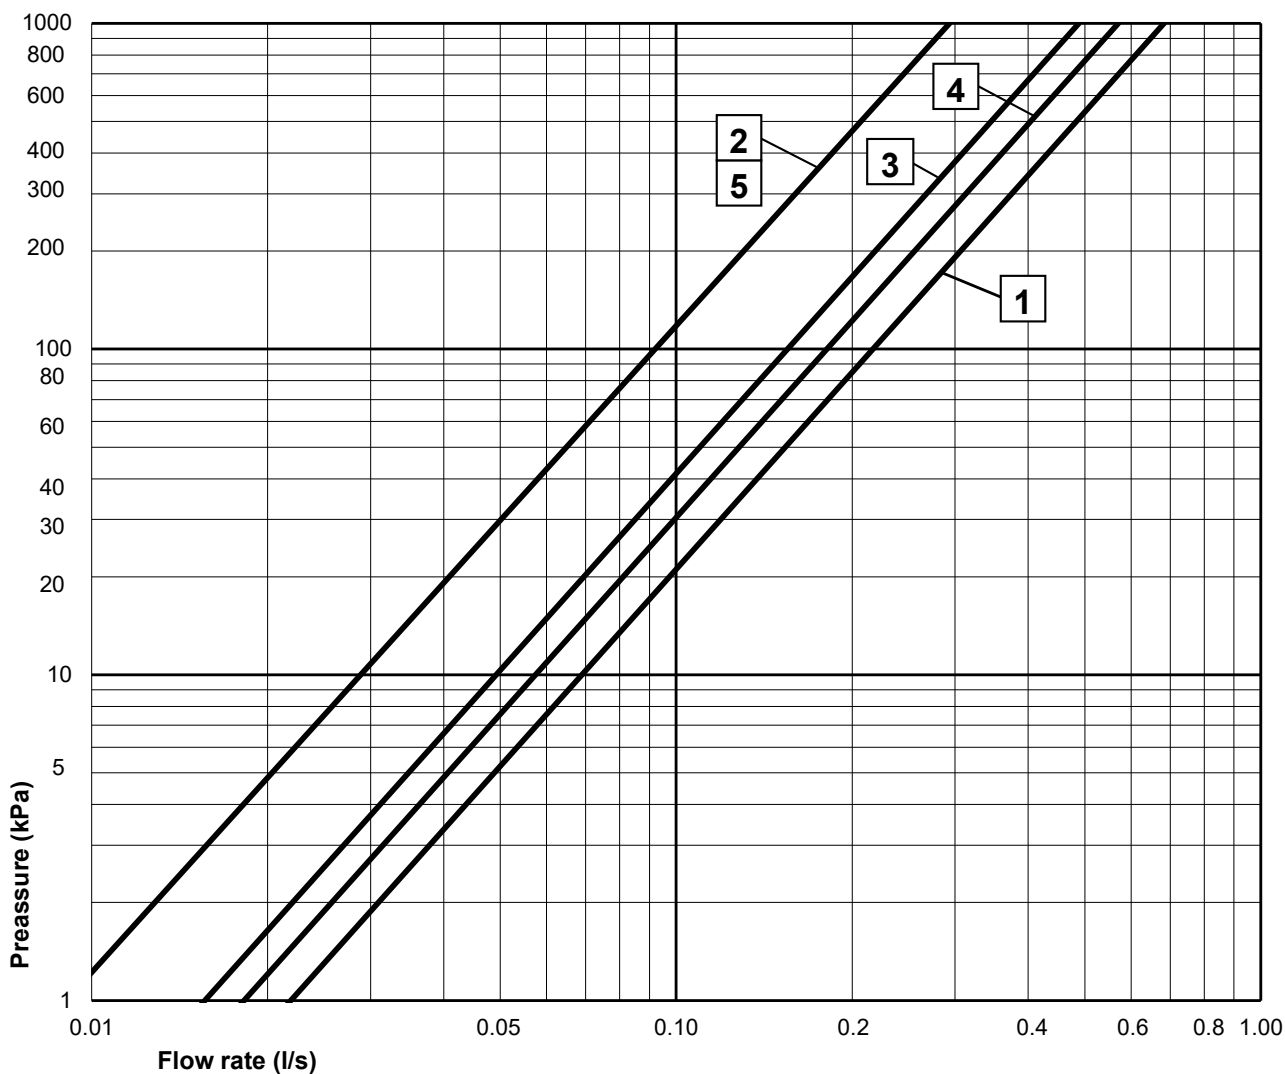

SMARTER
BATHROOMS

FLOW CHART

ESTETIC ROUND

- 1** Head shower
- 2** Hand shower
- 3** Bathtub outlet, spout GB41638759
- 4** Bathtub outlet, spout GB41638760
- 5** Hand shower outlet, spouts GB41638759, GB41638760