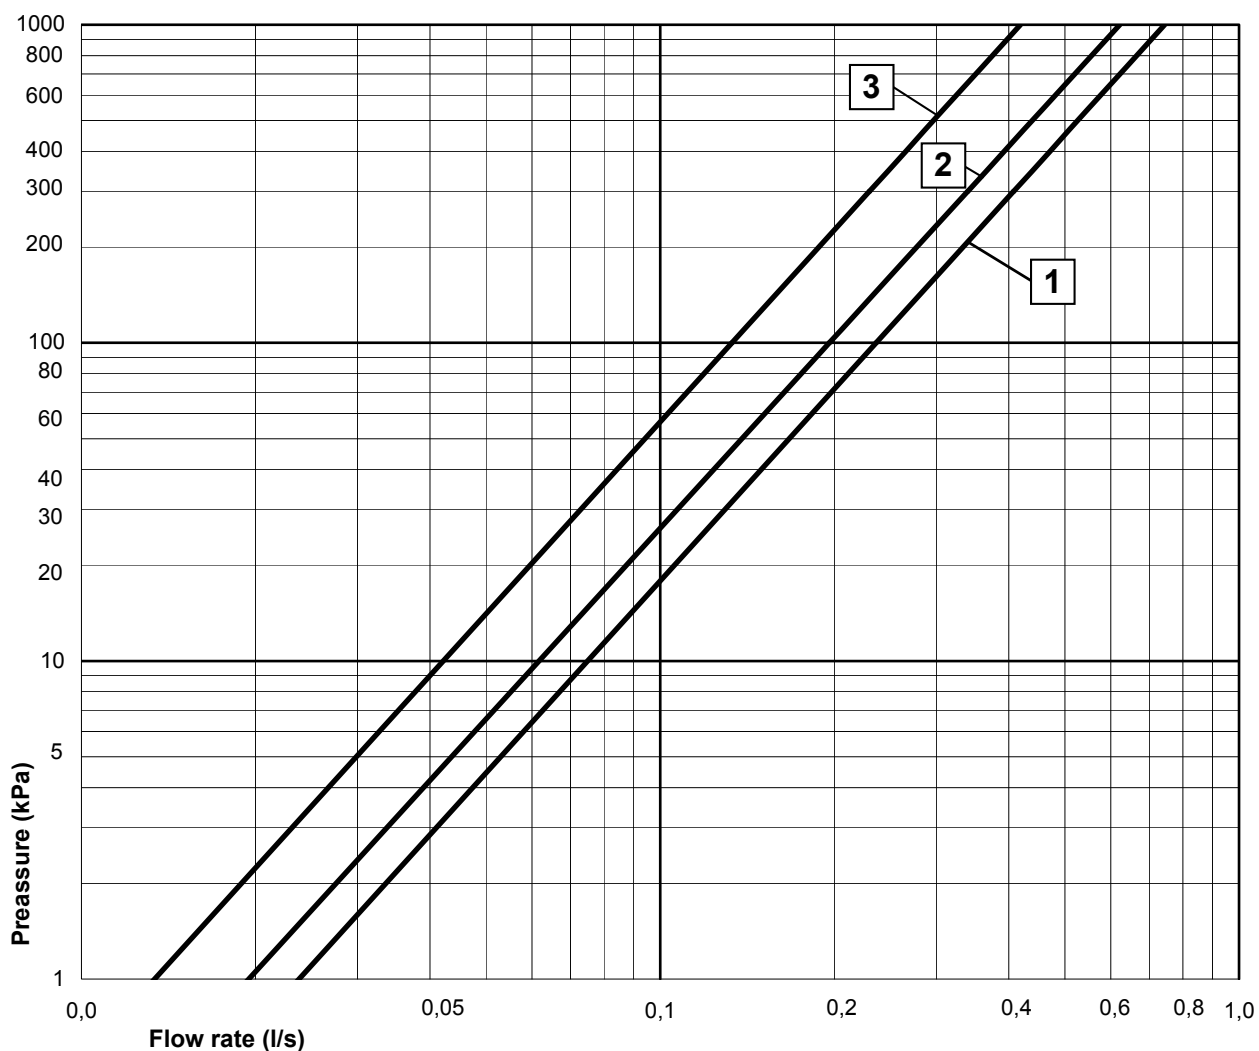

SMARTER
BATHROOMS

FLOW CHART

COLORIC THERMOSTATIC BATHTUB AND SHOWER MIXER

- 1** Max flow (bath- and shower outlet)
- 2** Bathtub outlet
- 3** Shower set GB41103390 XX

A MEMBER OF THE
VILLEROY & BOCH GROUP