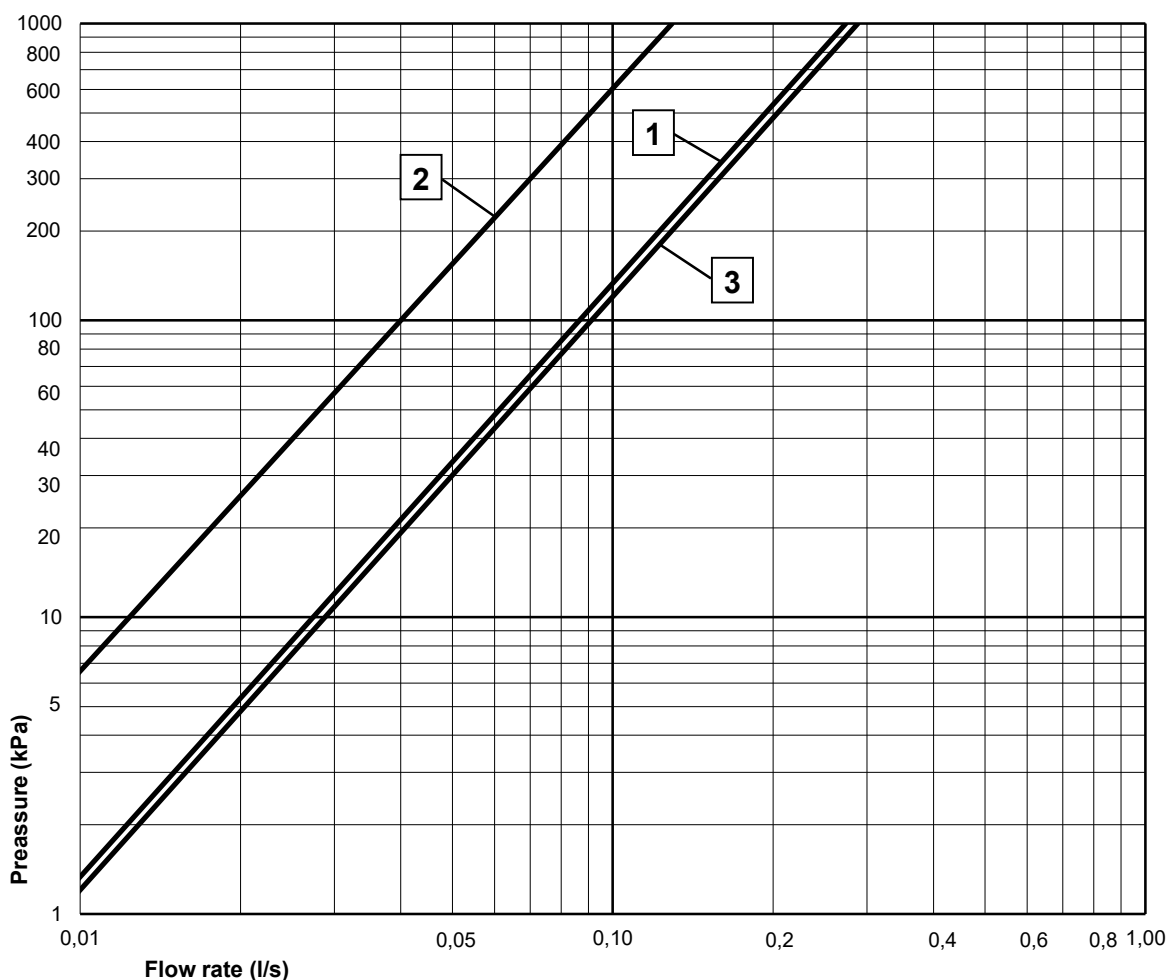

## FLOW CHART/

## WASHBASIN MIXER CARE, SIDE SPRAY

GUSTAVSBERG /  
SMARTER BATHROOMS

- 1** Max flow
- 2** Comfort flow
- 3** Side spray

Valid for curve **1**

- Flowrate at 300 kPa:	0,15 l/s
- Pressure at flow 0,1 l/s:	133 kPa
- Pressure at flow 0,2 l/s:	533 kPa
- Pressure at flow 0,33 l/s:	NA