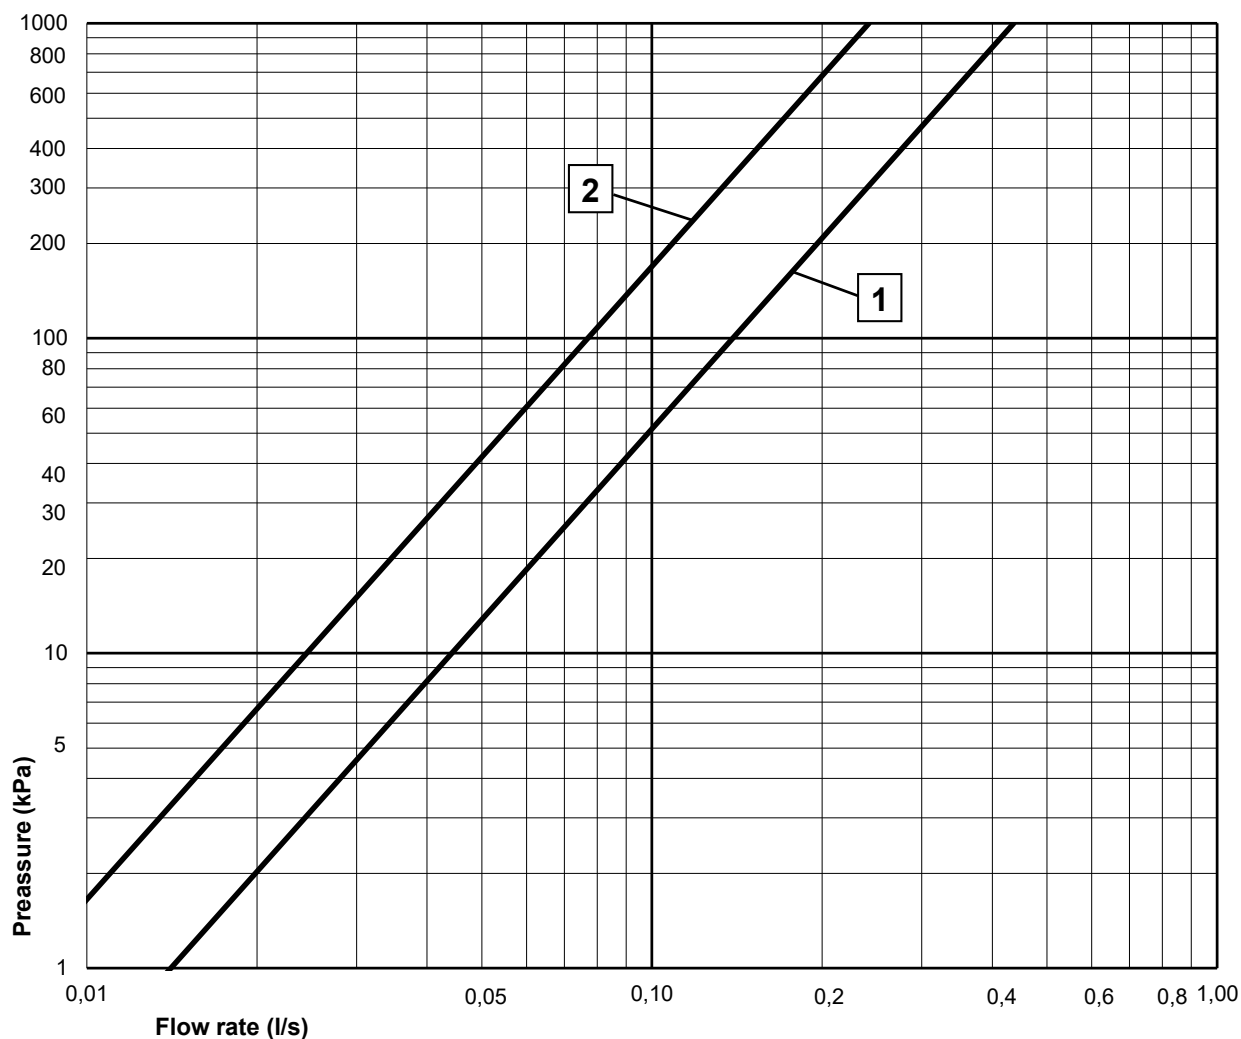

GUSTAVSBERG/

FLOW CHART/

WASHBASIN MIXER CARE, 150 MM SPOUT

GUSTAVSBERG /
SMARTER BATHROOMS

- 1** Max flow
- 2** Comfort flow

Valid for curve **1**

- Flowrate at 300 kPa:	0,24 l/s
- Pressure at flow 0,1 l/s:	52 kPa
- Pressure at flow 0,2 l/s:	208 kPa
- Pressure at flow 0,33 l/s:	565 kPa