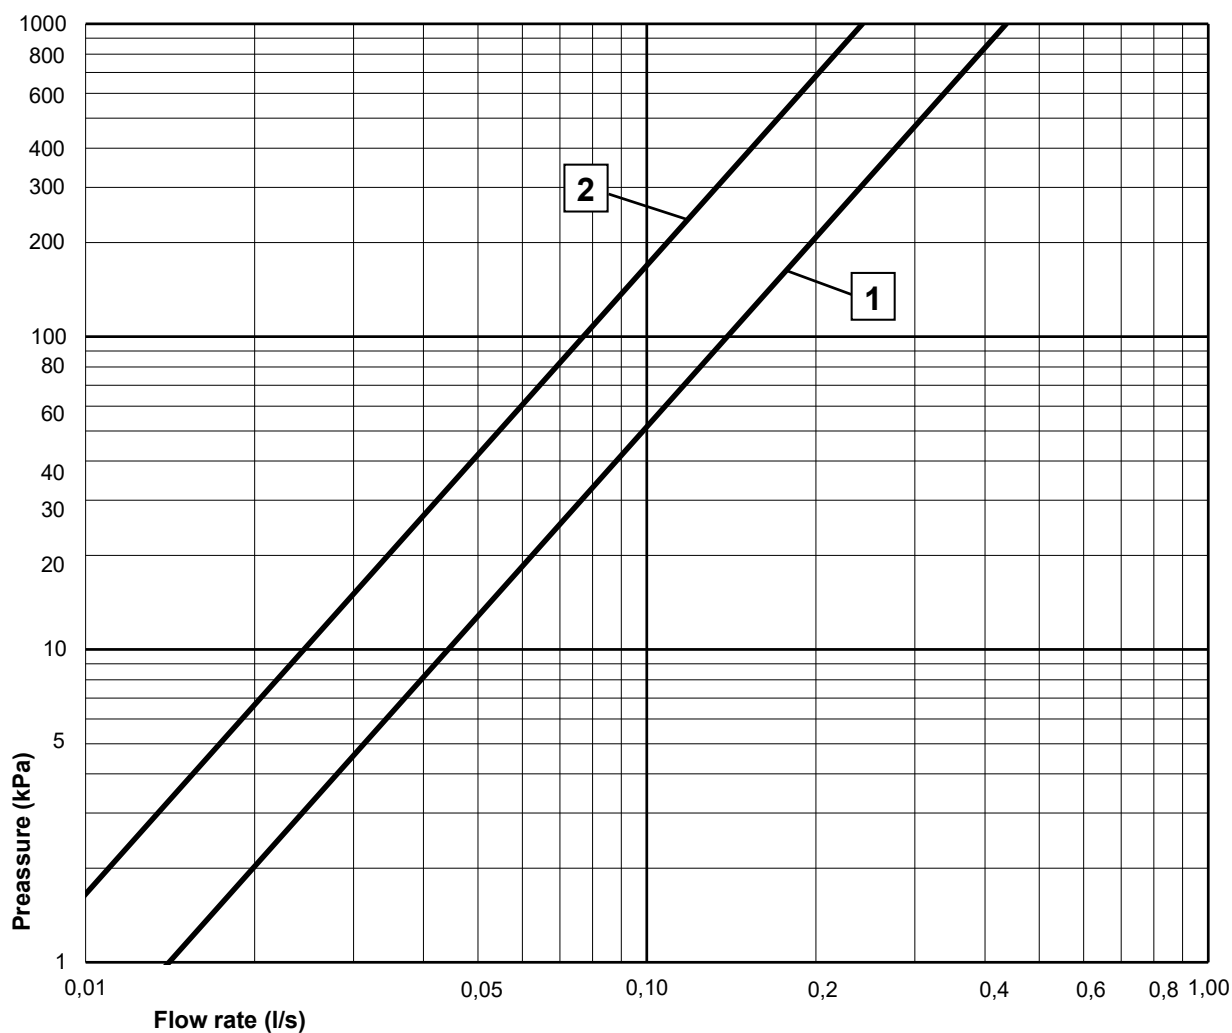

## FLOW CHART/ WASHBASIN MIXER CARE

GUSTAVSBERG /  
SMARTER BATHROOMS

- 1** Max flow
- 2** Comfort flow

Valid for curve **1**

- Flowrate at 300 kPa:	0,24 l/s
- Pressure at flow 0,1 l/s:	52 kPa
- Pressure at flow 0,2 l/s:	208 kPa
- Pressure at flow 0,33 l/s:	565 kPa