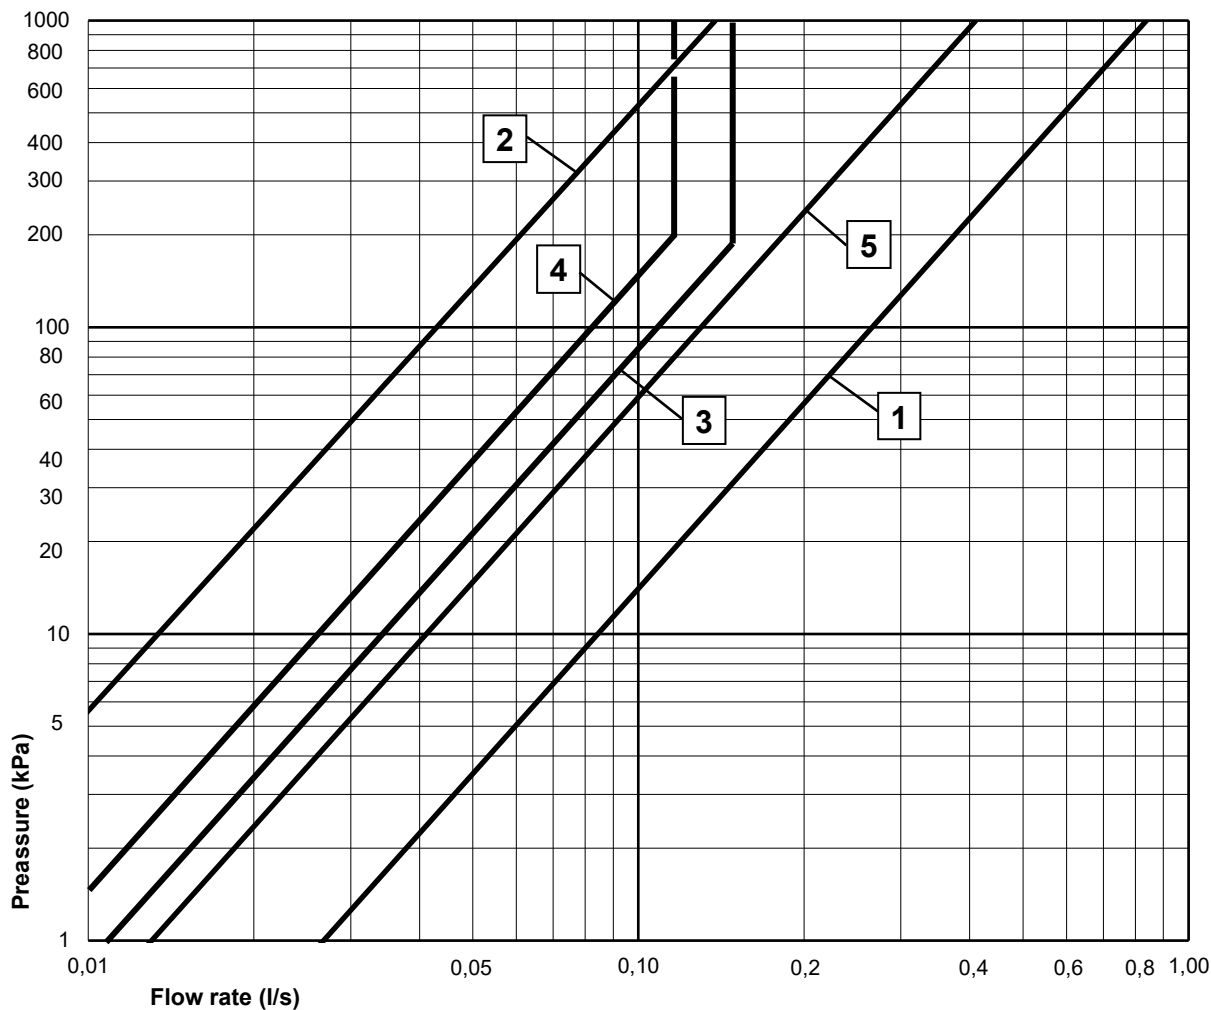

GUSTAVSBERG/

FLOW CHART/

THERMOSTATIC BATHTUB AND SHOWER MIXER CARE 40 C-C

GUSTAVSBERG /
SMARTER BATHROOMS

- 1** Max flow (bath- and shower outlet)
- 2** Comfort flow
- 3** Shower set GB41103214
- 4** Shower set GB41103214 0, GB41103216 0
- 5** Shower set GB41103216

Valid for curve **1**

- Flowrate at 300 kPa:	0,46 l/s
- Pressure at flow 0,1 l/s:	14 kPa
- Pressure at flow 0,2 l/s:	57 kPa
- Pressure at flow 0,33 l/s:	155 kPa