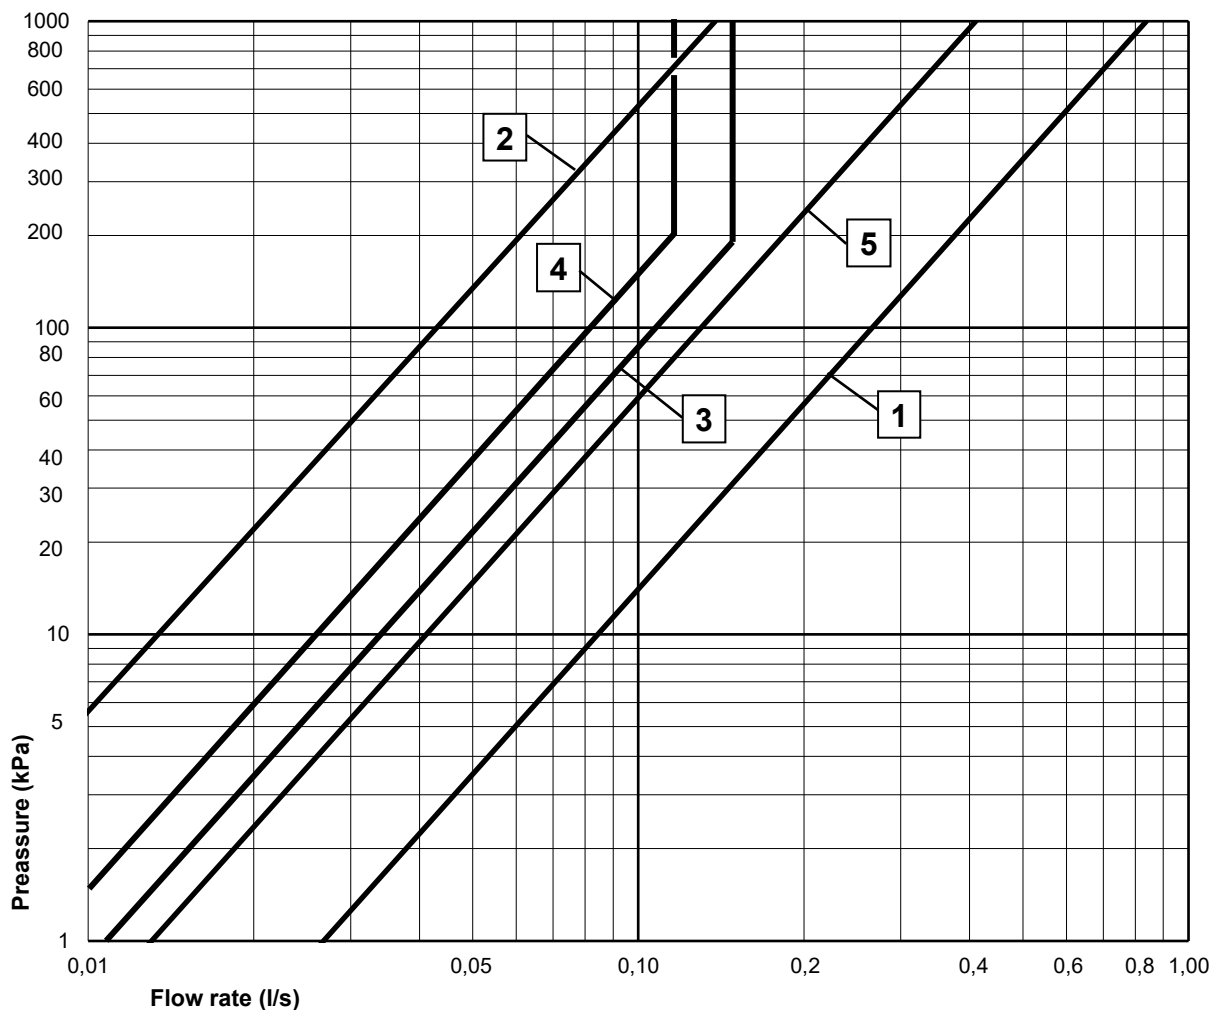

GUSTAVSBERG/

FLOW CHART/

THERMOSTATIC BATHTUB AND SHOWER MIXER CARE

GUSTAVSBERG /
SMARTER BATHROOMS

- 1** Max flow (bath- and shower outlet)
- 2** Comfort flow
- 3** Shower set GB41103214
- 4** Shower set GB41103214 0, GB41103216 0
- 5** Shower set GB41103216

Valid for curve **1**

- Flowrate at 300 kPa:	0,46 l/s
- Pressure at flow 0,1 l/s:	14 kPa
- Pressure at flow 0,2 l/s:	57 kPa
- Pressure at flow 0,33 l/s:	155 kPa