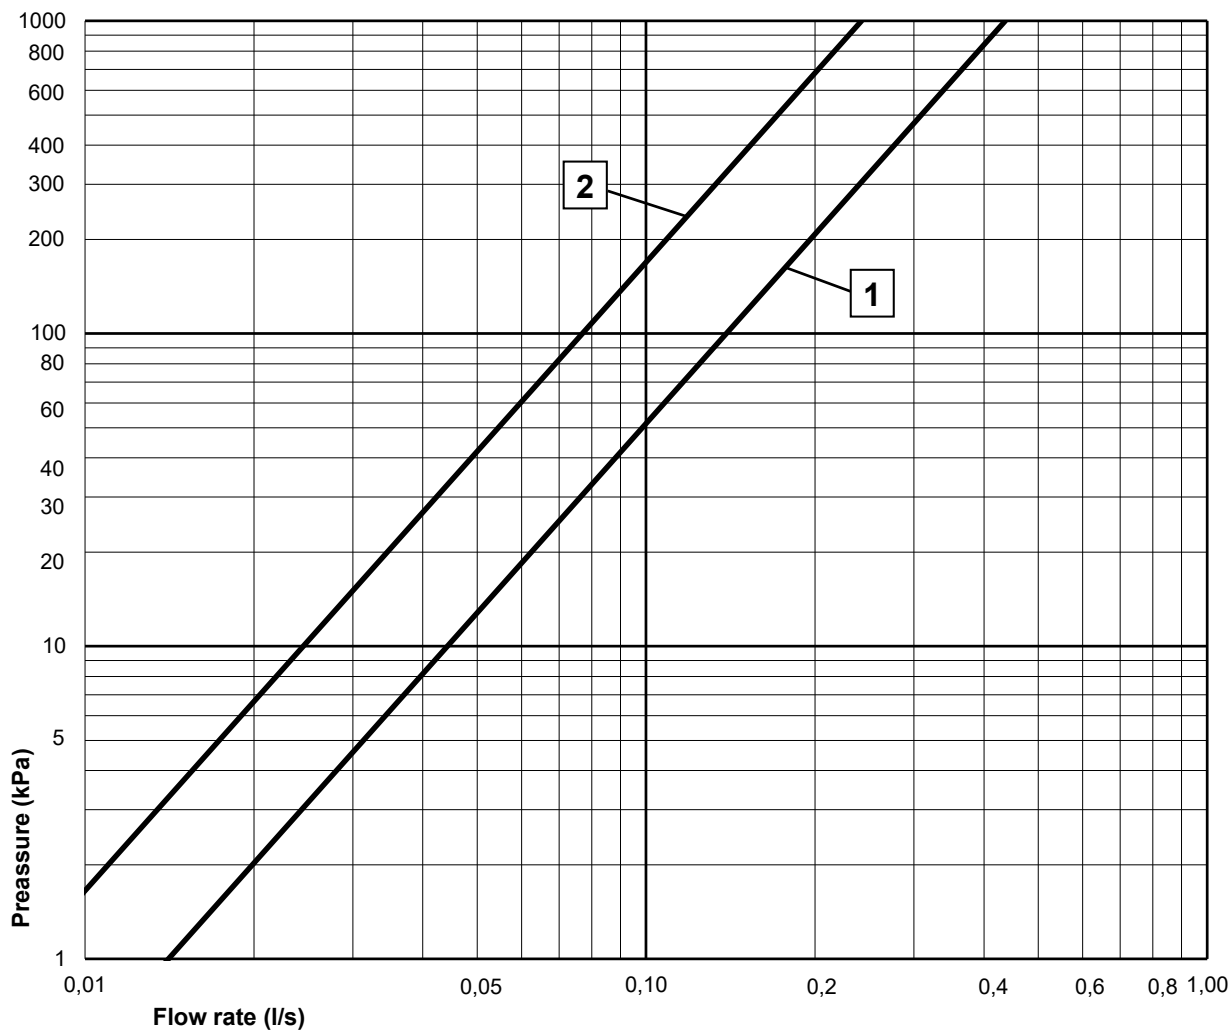

GUSTAVSBERG/

FLOW CHART/

KITCHEN MIXER CARE, LOW SPOUT

GUSTAVSBERG /
SMARTER BATHROOMS

- 1** Max flow
- 2** Comfort flow

Valid for curve **1**

- Flowrate at 300 kPa:	0,24 l/s
- Pressure at flow 0,1 l/s:	52 kPa
- Pressure at flow 0,2 l/s:	208 kPa
- Pressure at flow 0,33 l/s:	565 kPa