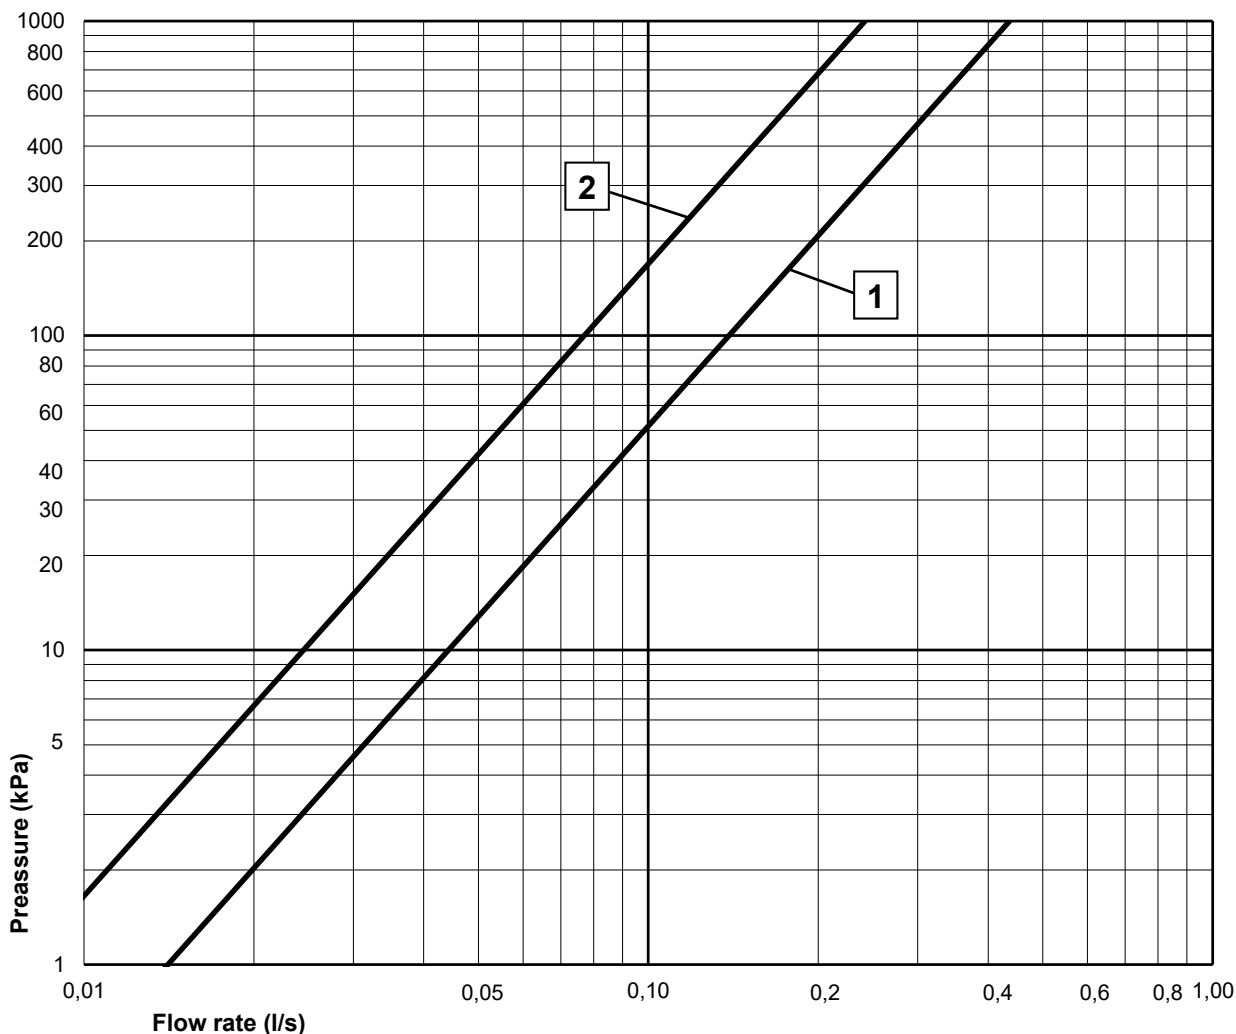

## FLOW CHART/

## KITCHEN MIXER CARE, HIGH SPOUT

GUSTAVSBERG /  
SMARTER BATHROOMS

- 1** Max flow
- 2** Comfort flow

Valid for curve **1**

- Flowrate at 300 kPa:	0,24 l/s
- Pressure at flow 0,1 l/s:	52 kPa
- Pressure at flow 0,2 l/s:	208 kPa
- Pressure at flow 0,33 l/s:	565 kPa