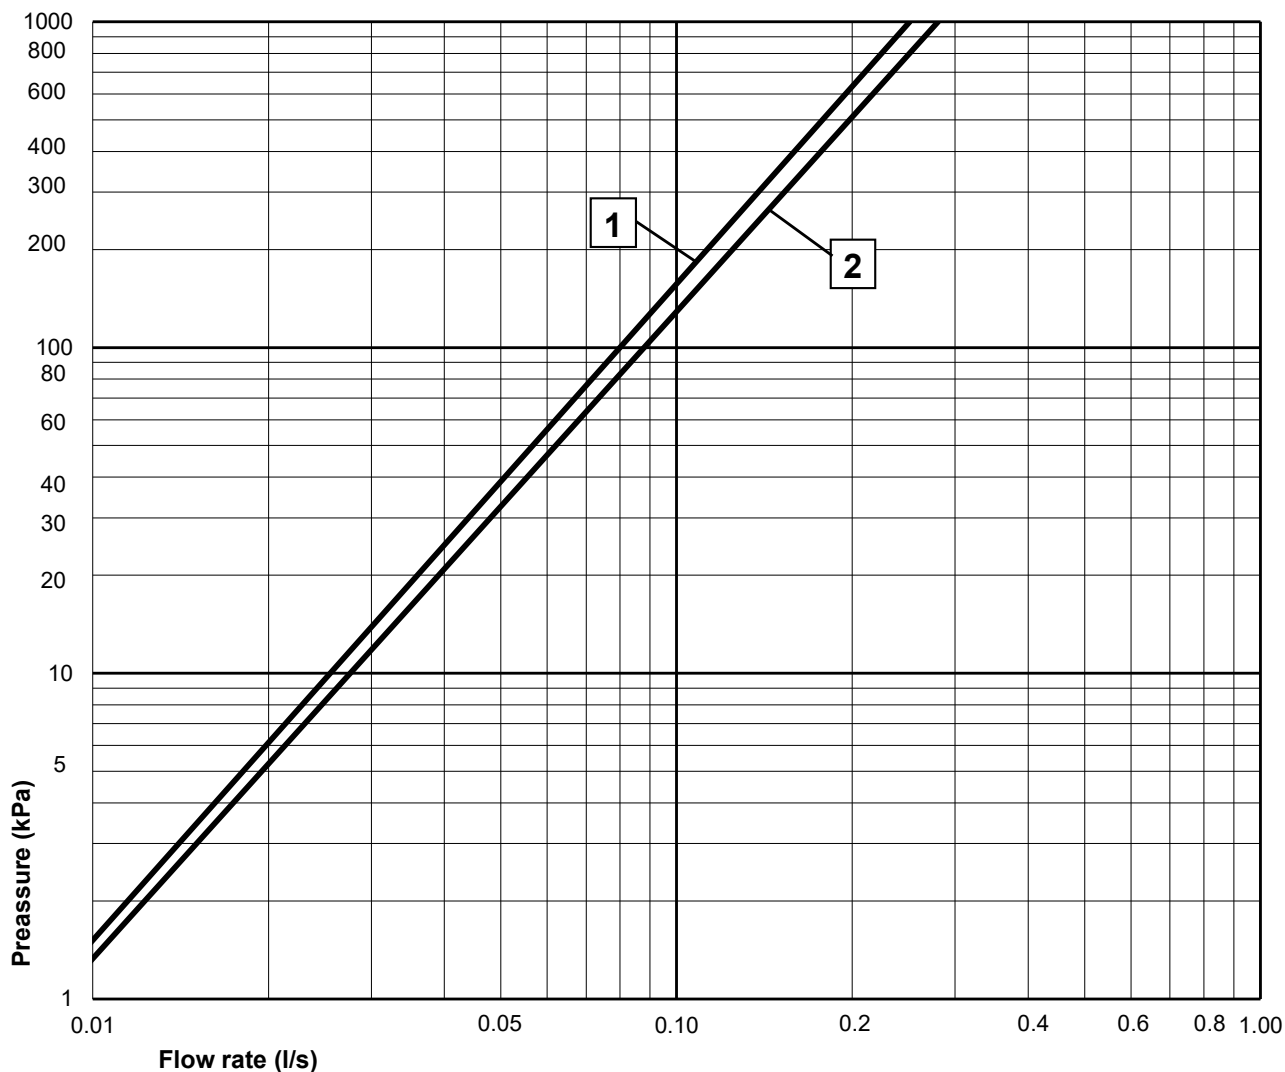

GUSTAVSBERG/

FLOW CHART/

ATLANTIC WASHBASIN MIXER, SIDE SPRAY

GUSTAVSBERG /
SMARTER BATHROOMS

- 1** Max flow
- 2** Side spray

Valid for curve

- Flowrate at 300 kPa:	0,14 l/s
- Pressure at flow 0,1 l/s:	158 kPa
- Pressure at flow 0,2 l/s:	630 kPa
- Pressure at flow 0,33 l/s:	NA