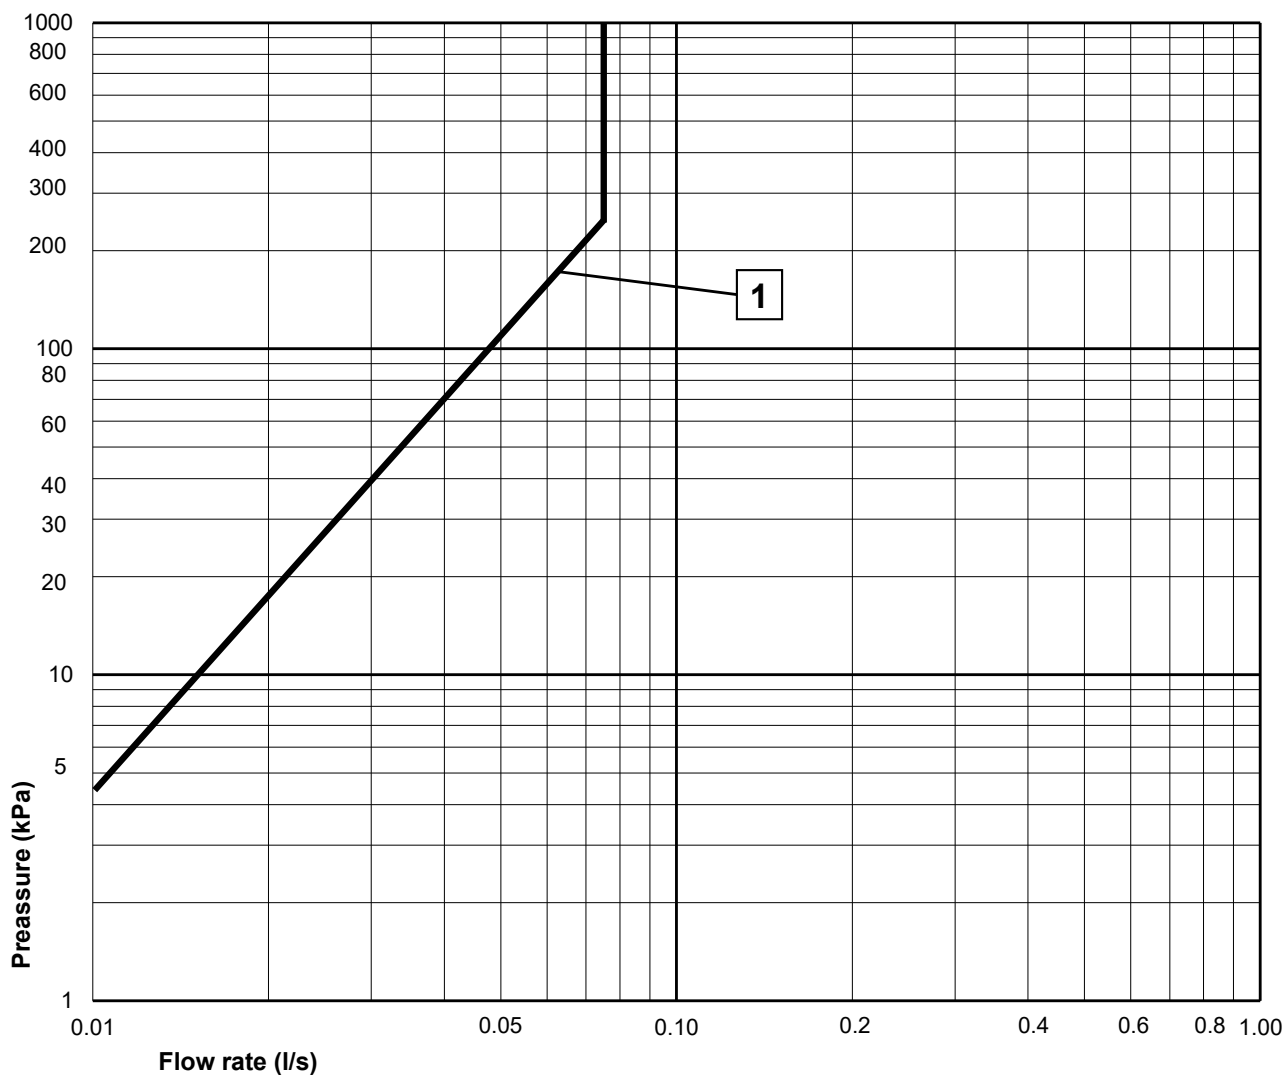

GUSTAVSBERG/

FLOW CHART/

ATLANTIC WASHBASIN MIXER, LEAD-FREE

GUSTAVSBERG /
SMARTER BATHROOMS

1 Max flow

Valid for curve **1**

- Flowrate at 300 kPa:	0,075 l/s
- Pressure at flow 0,1 l/s:	NA
- Pressure at flow 0,2 l/s:	NA
- Pressure at flow 0,33 l/s:	NA