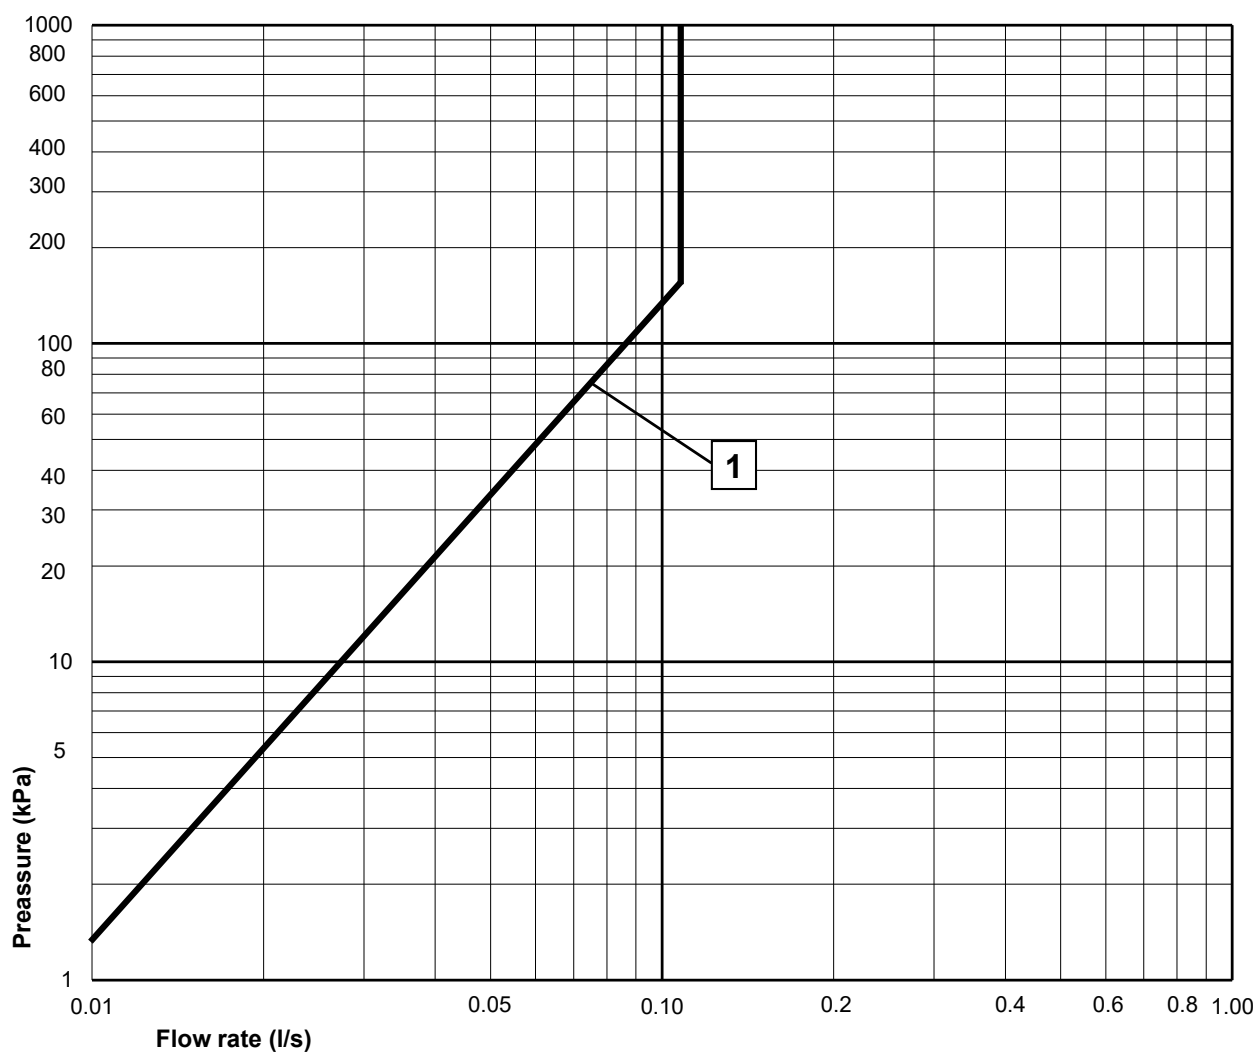

GUSTAVSBERG/

FLOW CHART/

ATLANTIC SHOWER KIT THERMOSTAT

GUSTAVSBERG /
SMARTER BATHROOMS

1 Shower flow

- Flowrate at 300 kPa:	0,11 l/s
- Pressure at flow 0,1 l/s:	140 kPa
- Pressure at flow 0,2 l/s:	NA
- Pressure at flow 0,33 l/s:	NA